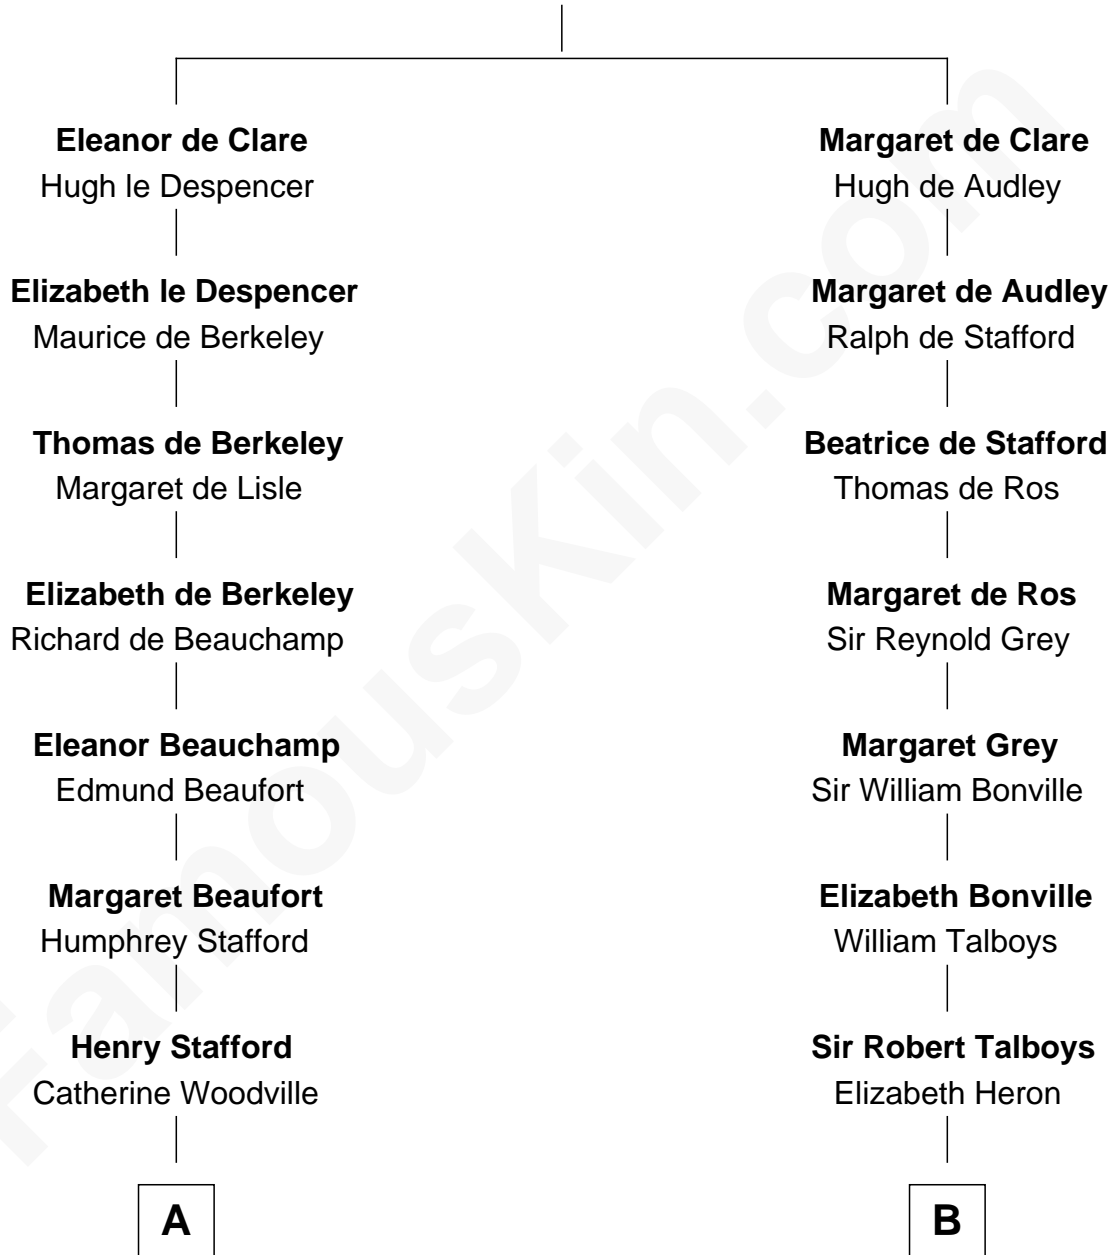

FamousKin.com

Relationship Chart of

Queen Elizabeth II

Queen of the United Kingdom

15th cousin 6 times removed of

Thomas Nelson

Signer of the Declaration of Independence

Sir Gilbert de Clare

Joan of Acre

C

Charles Augustus Cavendish-Bentinck

Anne Wellesley

Rev. Charles William Cavendish-Bentinck

Caroline Louisa Burnaby

Cecilia Nina Cavendish-Bentinck

Claude George Bowes-Lyon

Elizabeth Bowes-Lyon

George VI, King of the United Kingdom

Queen Elizabeth II

Queen of the United Kingdom