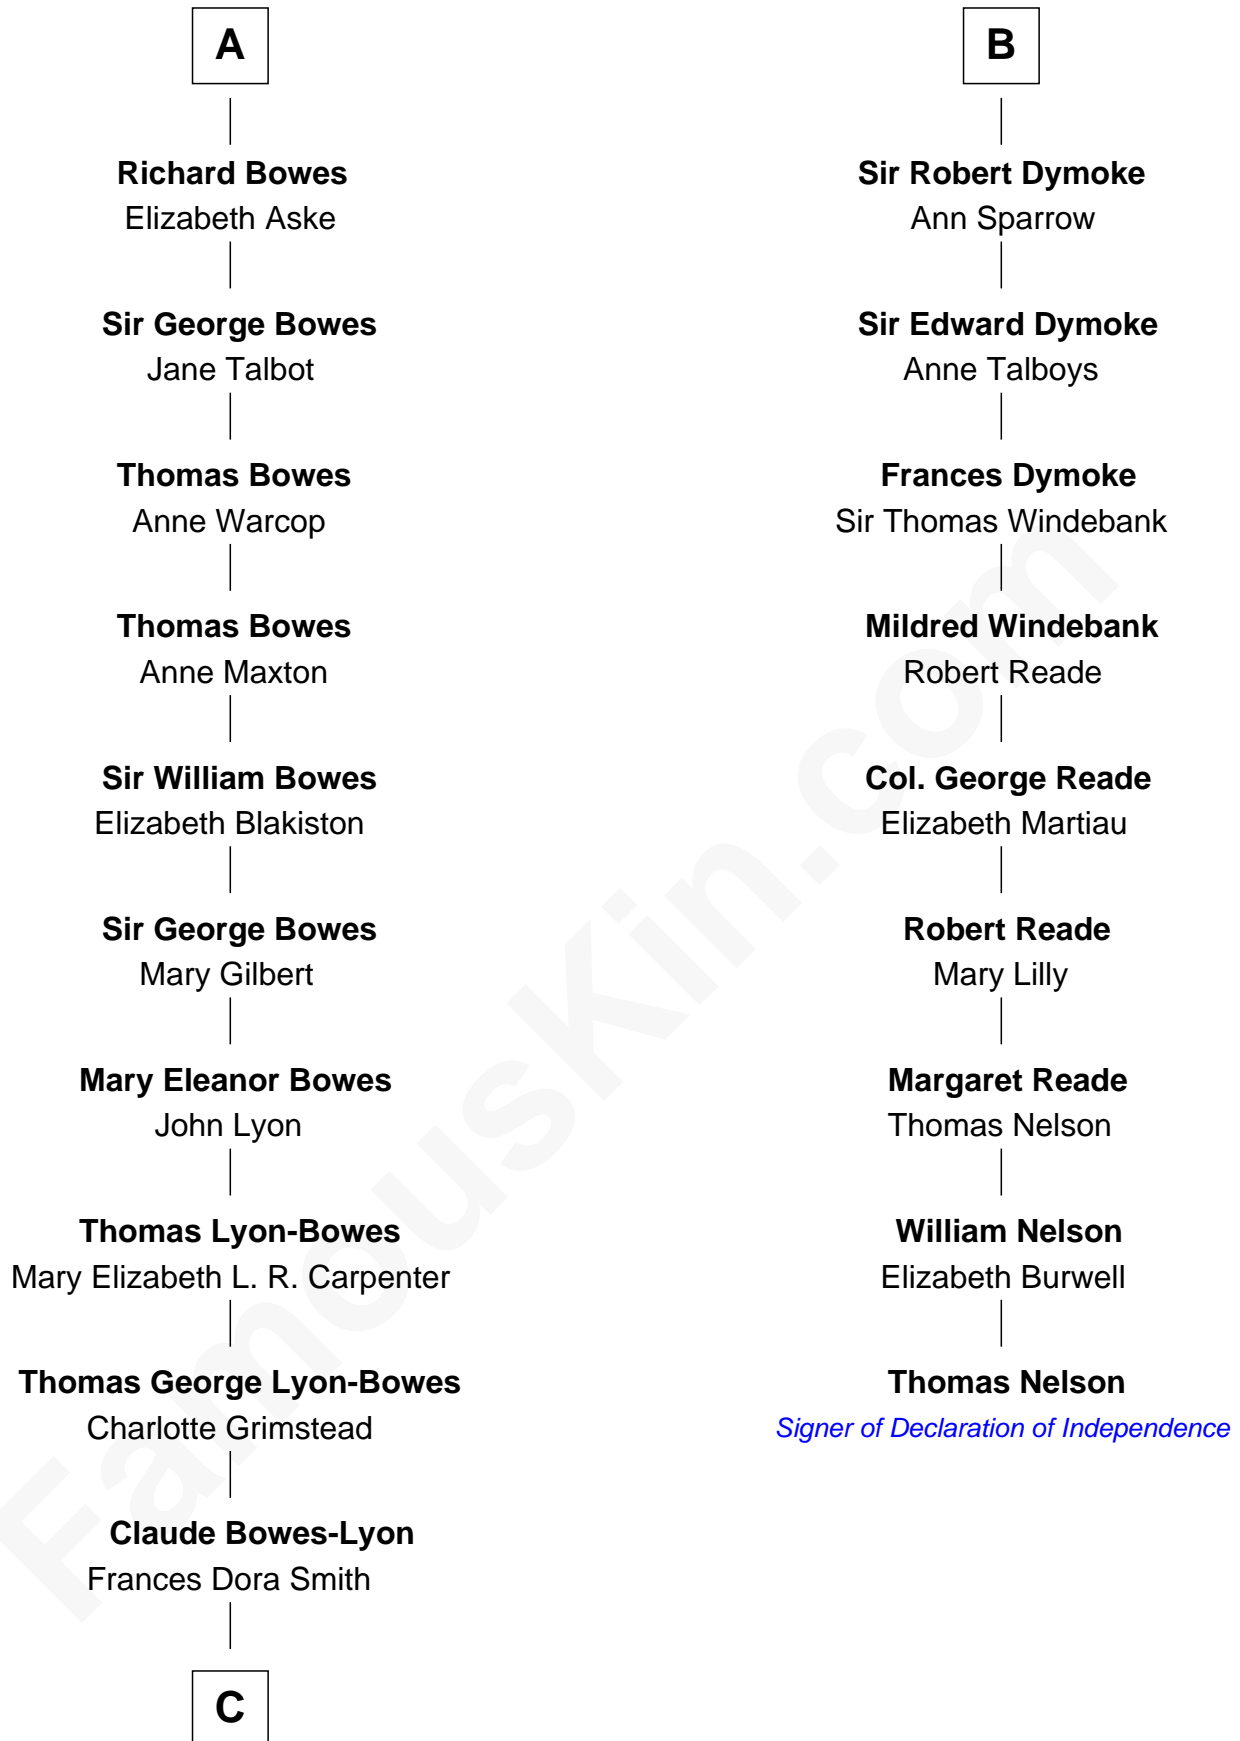

# FamousKin.com Relationship Chart of

**Queen Elizabeth II**

*Queen of the United Kingdom*

15th cousin 4 times removed of

**Thomas Nelson**

*Signer of the Declaration of Independence*

**Sir Edmund Mortimer**

Margaret de Fiennes

**C**

**Claude George Bowes-Lyon**  
Cecilia Nina Cavendish-Bentinck

**Elizabeth Bowes-Lyon**  
George VI, King of the United Kingdom

**Queen Elizabeth II**  
*Queen of the United Kingdom*