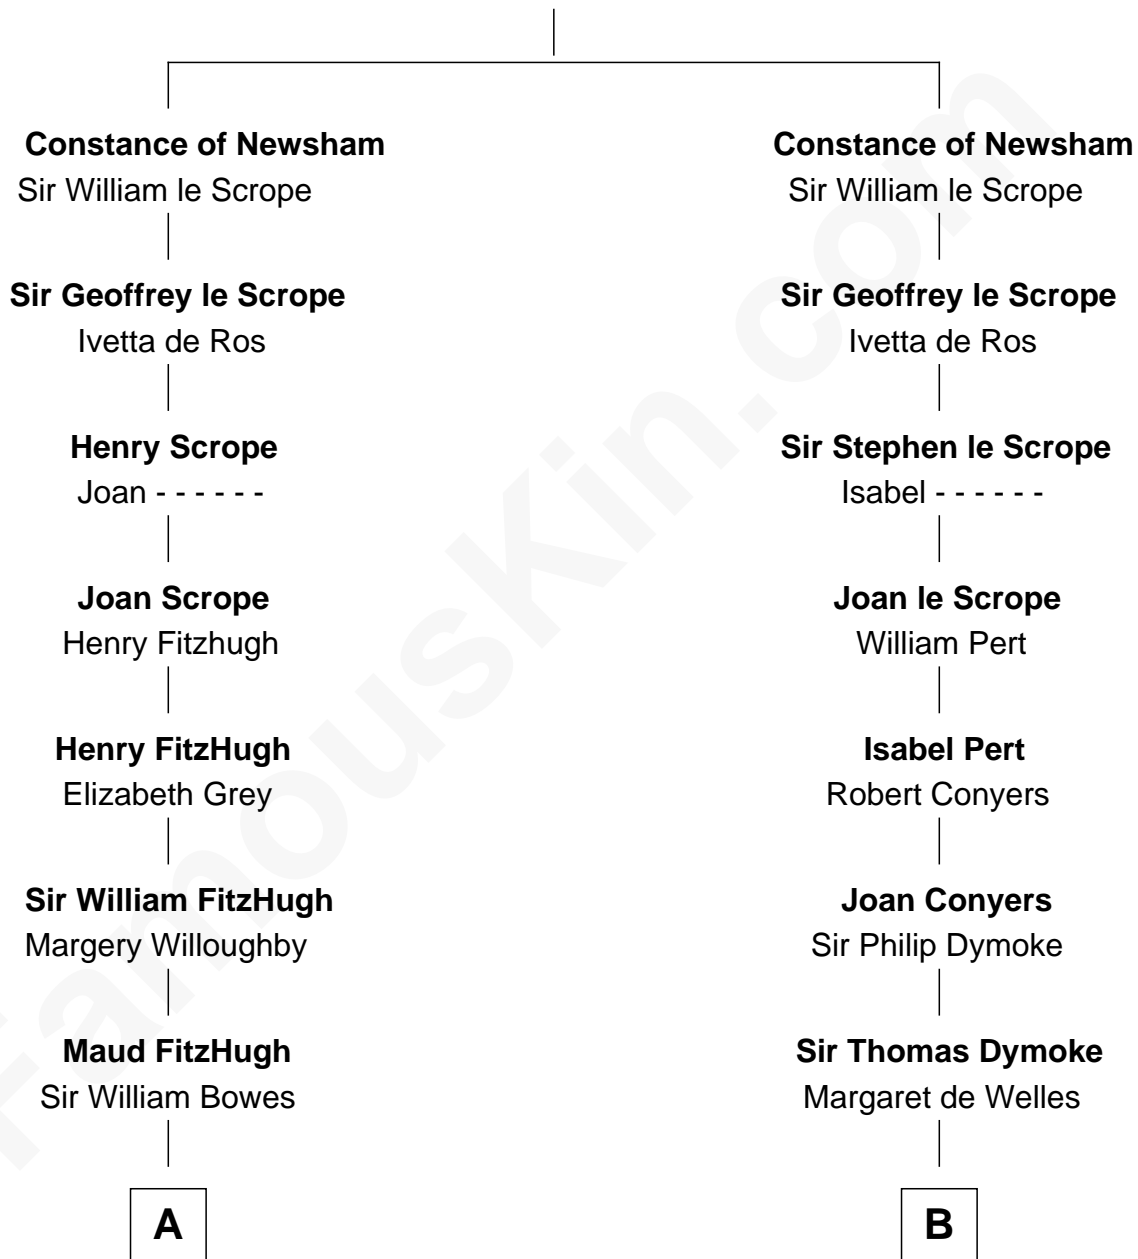

FamousKin.com

Relationship Chart of

Queen Elizabeth II

Queen of the United Kingdom

15th cousin 5 times removed of

Thomas Nelson

Signer of the Declaration of Independence

Thomas of Newsham

C

Claude Bowes-Lyon

Frances Dora Smith

Claude George Bowes-Lyon

Cecilia Nina Cavendish-Bentinck

Elizabeth Bowes-Lyon

George VI, King of the United Kingdom

Queen Elizabeth II

Queen of the United Kingdom

FamousKin.com