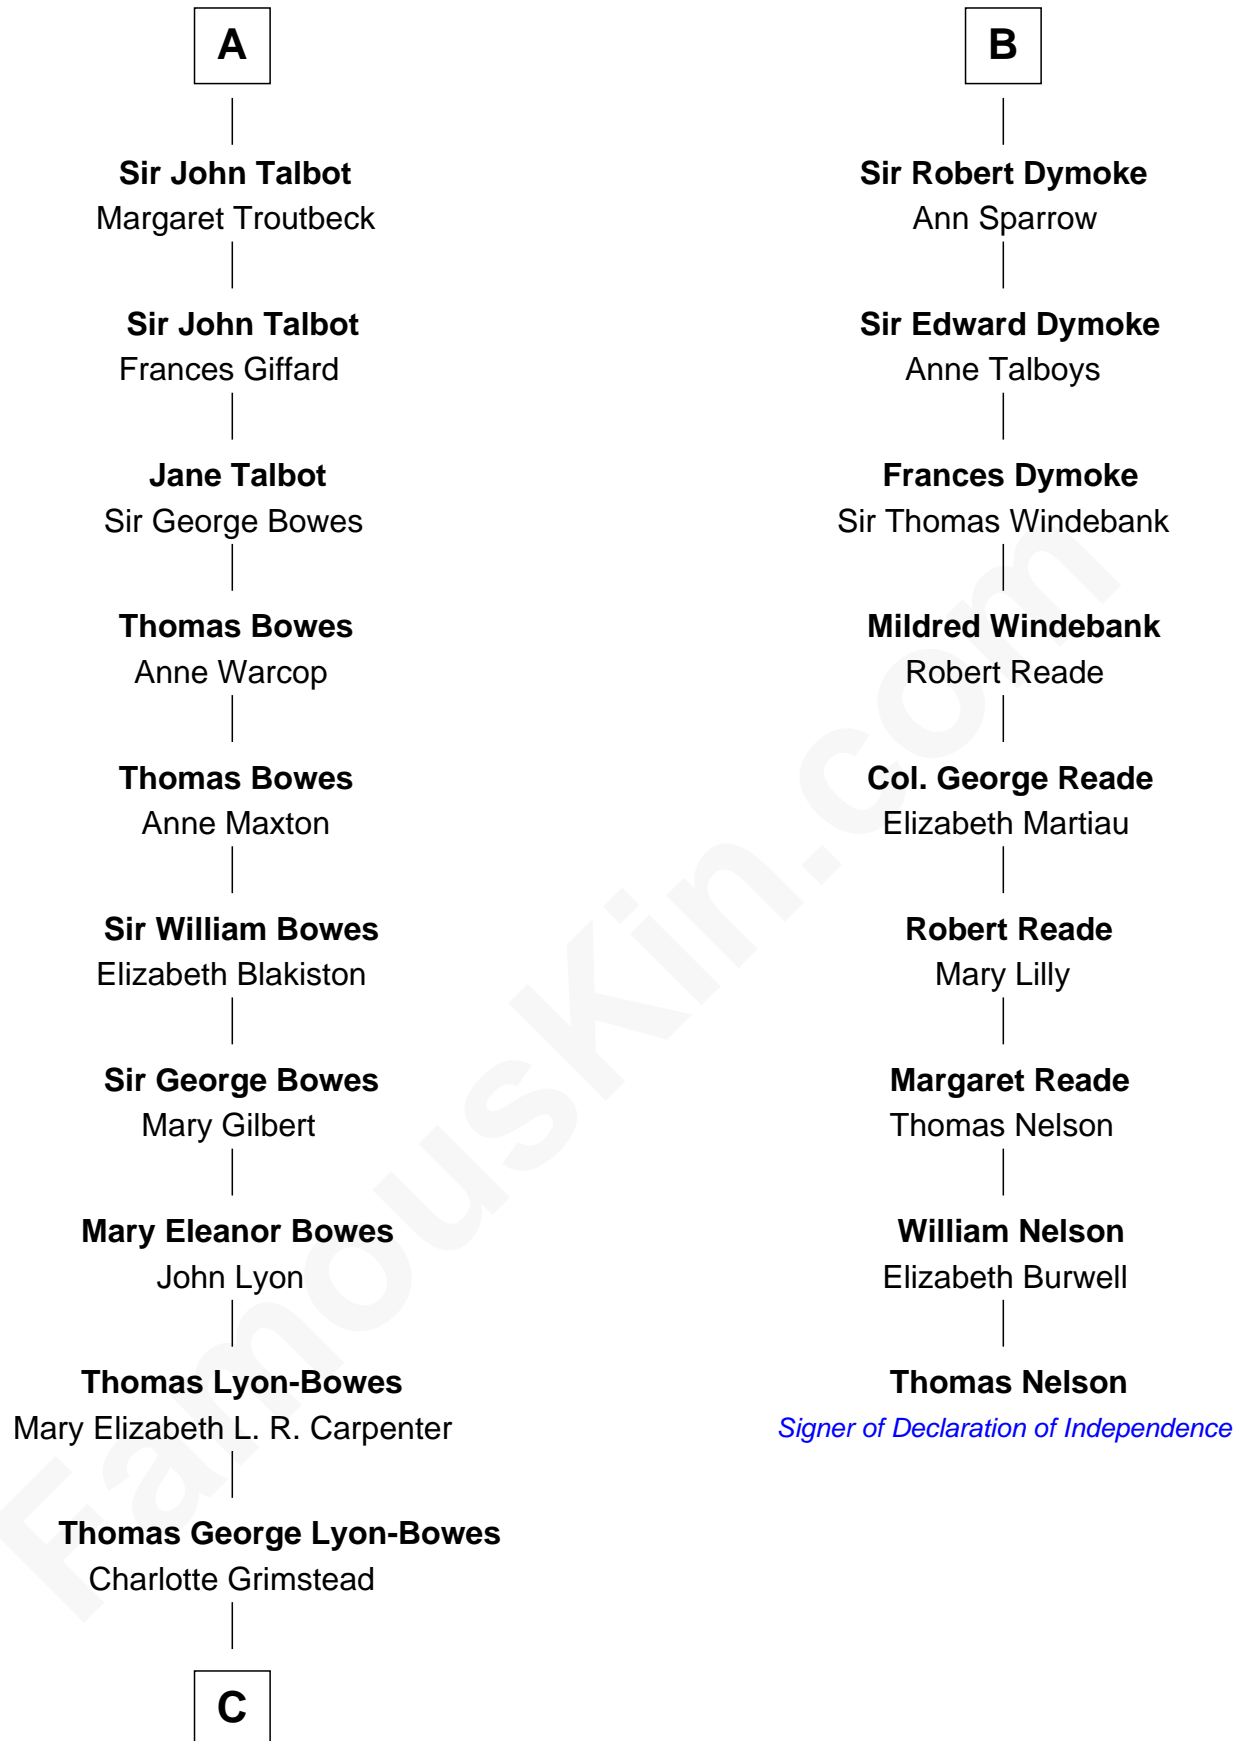

# FamousKin.com Relationship Chart of

**Queen Elizabeth II**

*Queen of the United Kingdom*

15th cousin 5 times removed of

**Thomas Nelson**

*Signer of the Declaration of Independence*

**John de Vaux**

**C**

—  
**Claude Bowes-Lyon**

Frances Dora Smith

—  
**Claude George Bowes-Lyon**

Cecilia Nina Cavendish-Bentinck

—  
**Elizabeth Bowes-Lyon**

George VI, King of the United Kingdom

—  
**Queen Elizabeth II**

*Queen of the United Kingdom*