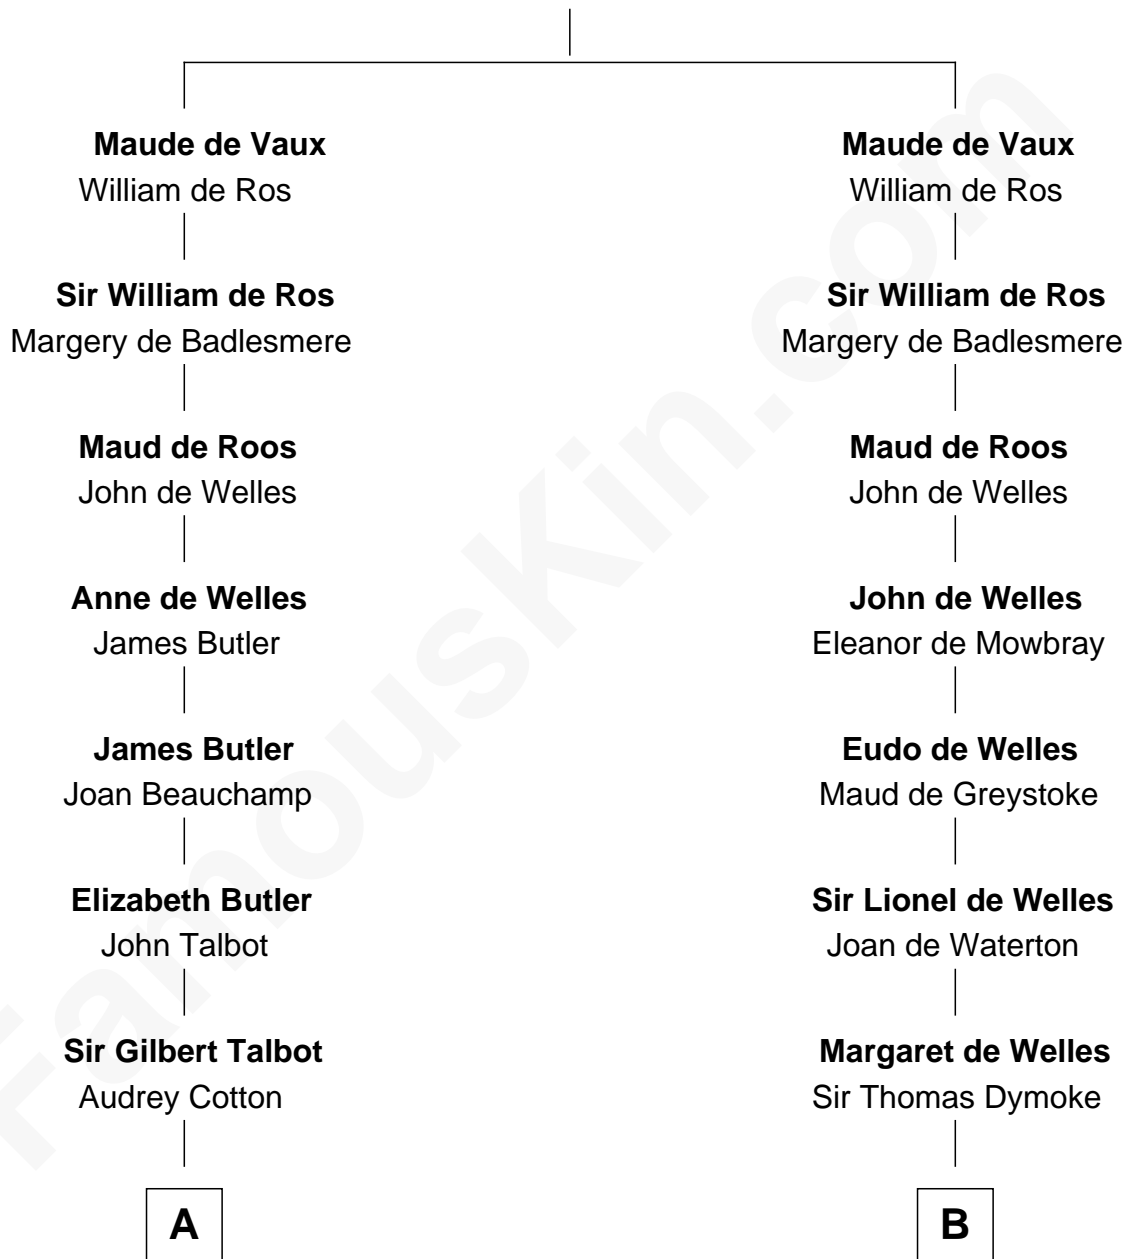

# FamousKin.com Relationship Chart of

**Queen Elizabeth II**

*Queen of the United Kingdom*

15th cousin 5 times removed of

**Thomas Nelson**

*Signer of the Declaration of Independence*

**John de Vaux**

**C**

—  
**Claude Bowes-Lyon**

Frances Dora Smith

—  
**Claude George Bowes-Lyon**

Cecilia Nina Cavendish-Bentinck

—  
**Elizabeth Bowes-Lyon**

George VI, King of the United Kingdom

—  
**Queen Elizabeth II**

*Queen of the United Kingdom*