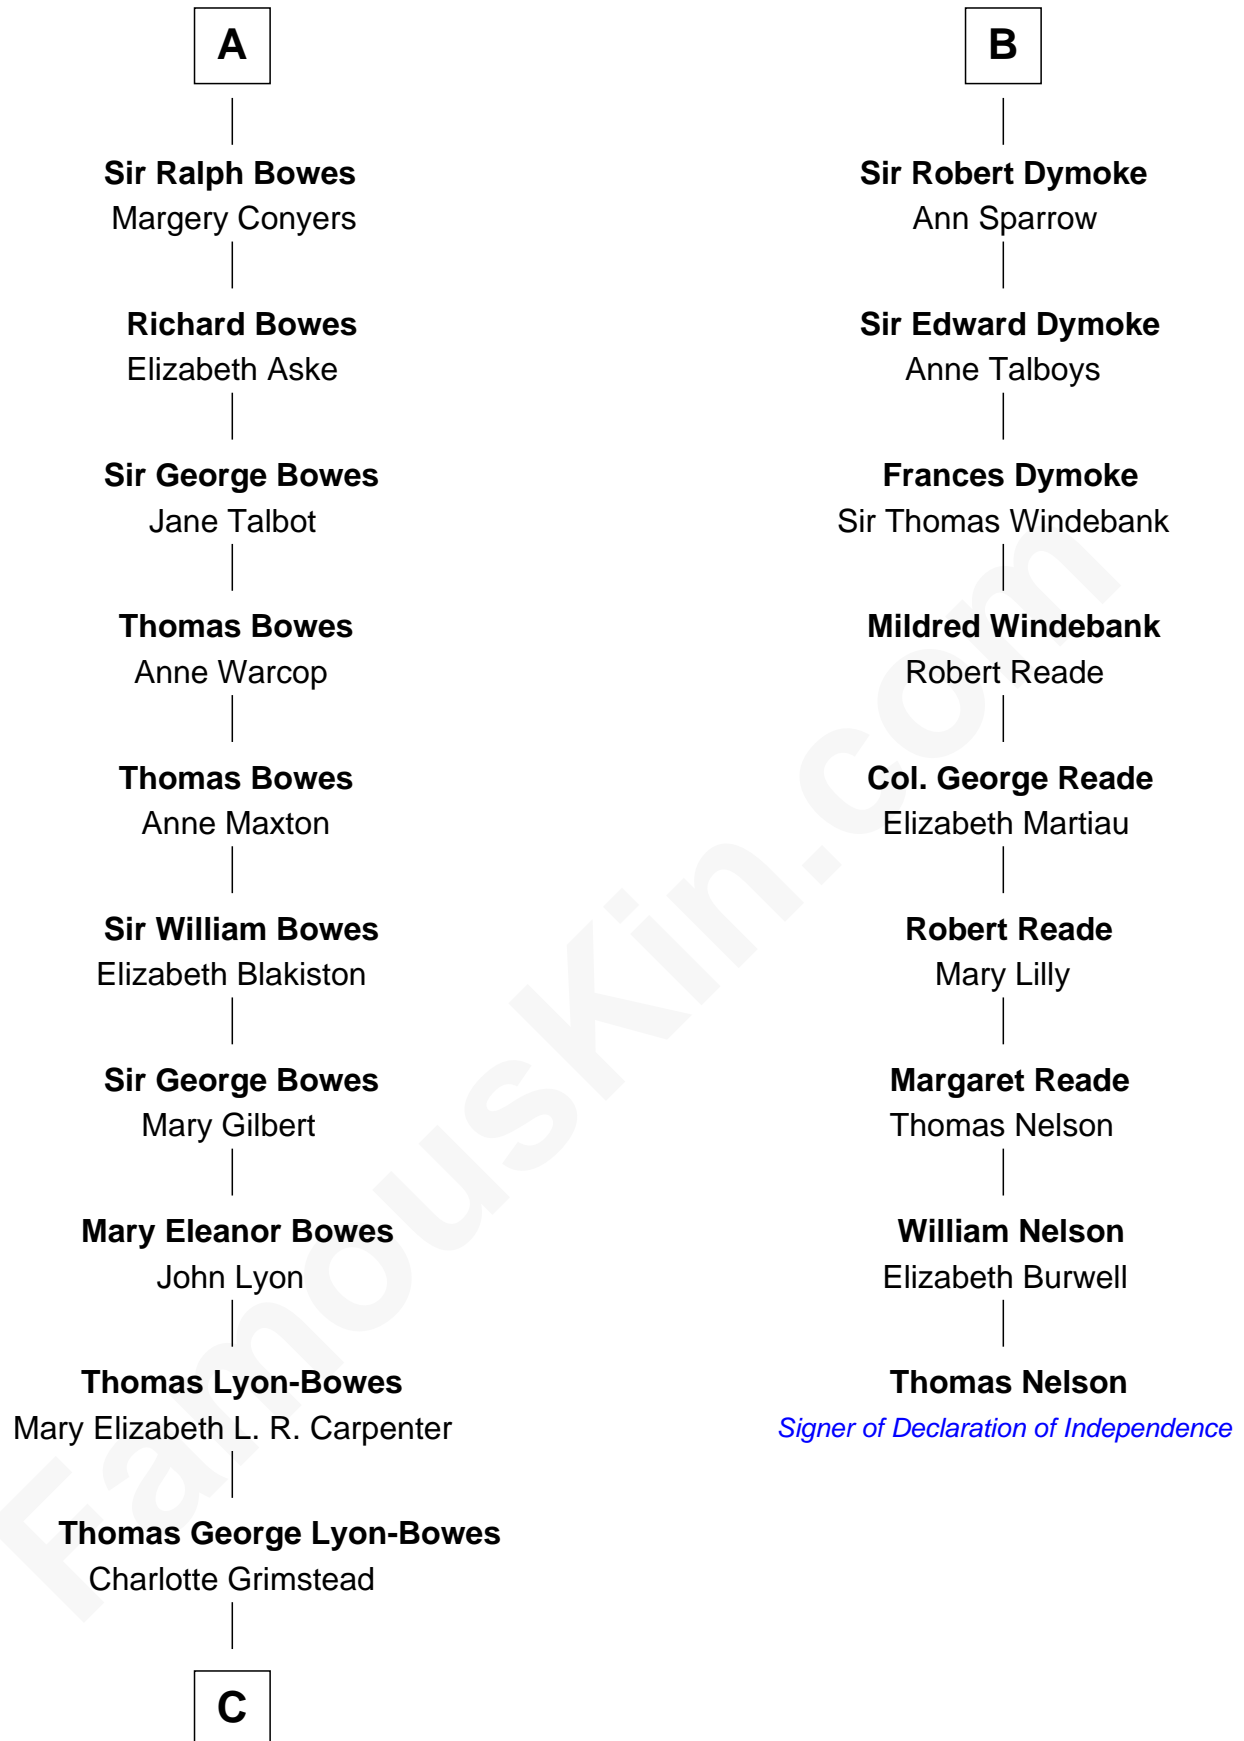

FamousKin.com

Relationship Chart of

Queen Elizabeth II

Queen of the United Kingdom

15th cousin 5 times removed of

Thomas Nelson

Signer of the Declaration of Independence

Ralph FitzHugh

C

—
Claude Bowes-Lyon

Frances Dora Smith

—
Claude George Bowes-Lyon

Cecilia Nina Cavendish-Bentinck

—
Elizabeth Bowes-Lyon

George VI, King of the United Kingdom

—
Queen Elizabeth II

Queen of the United Kingdom

FamousKin.com