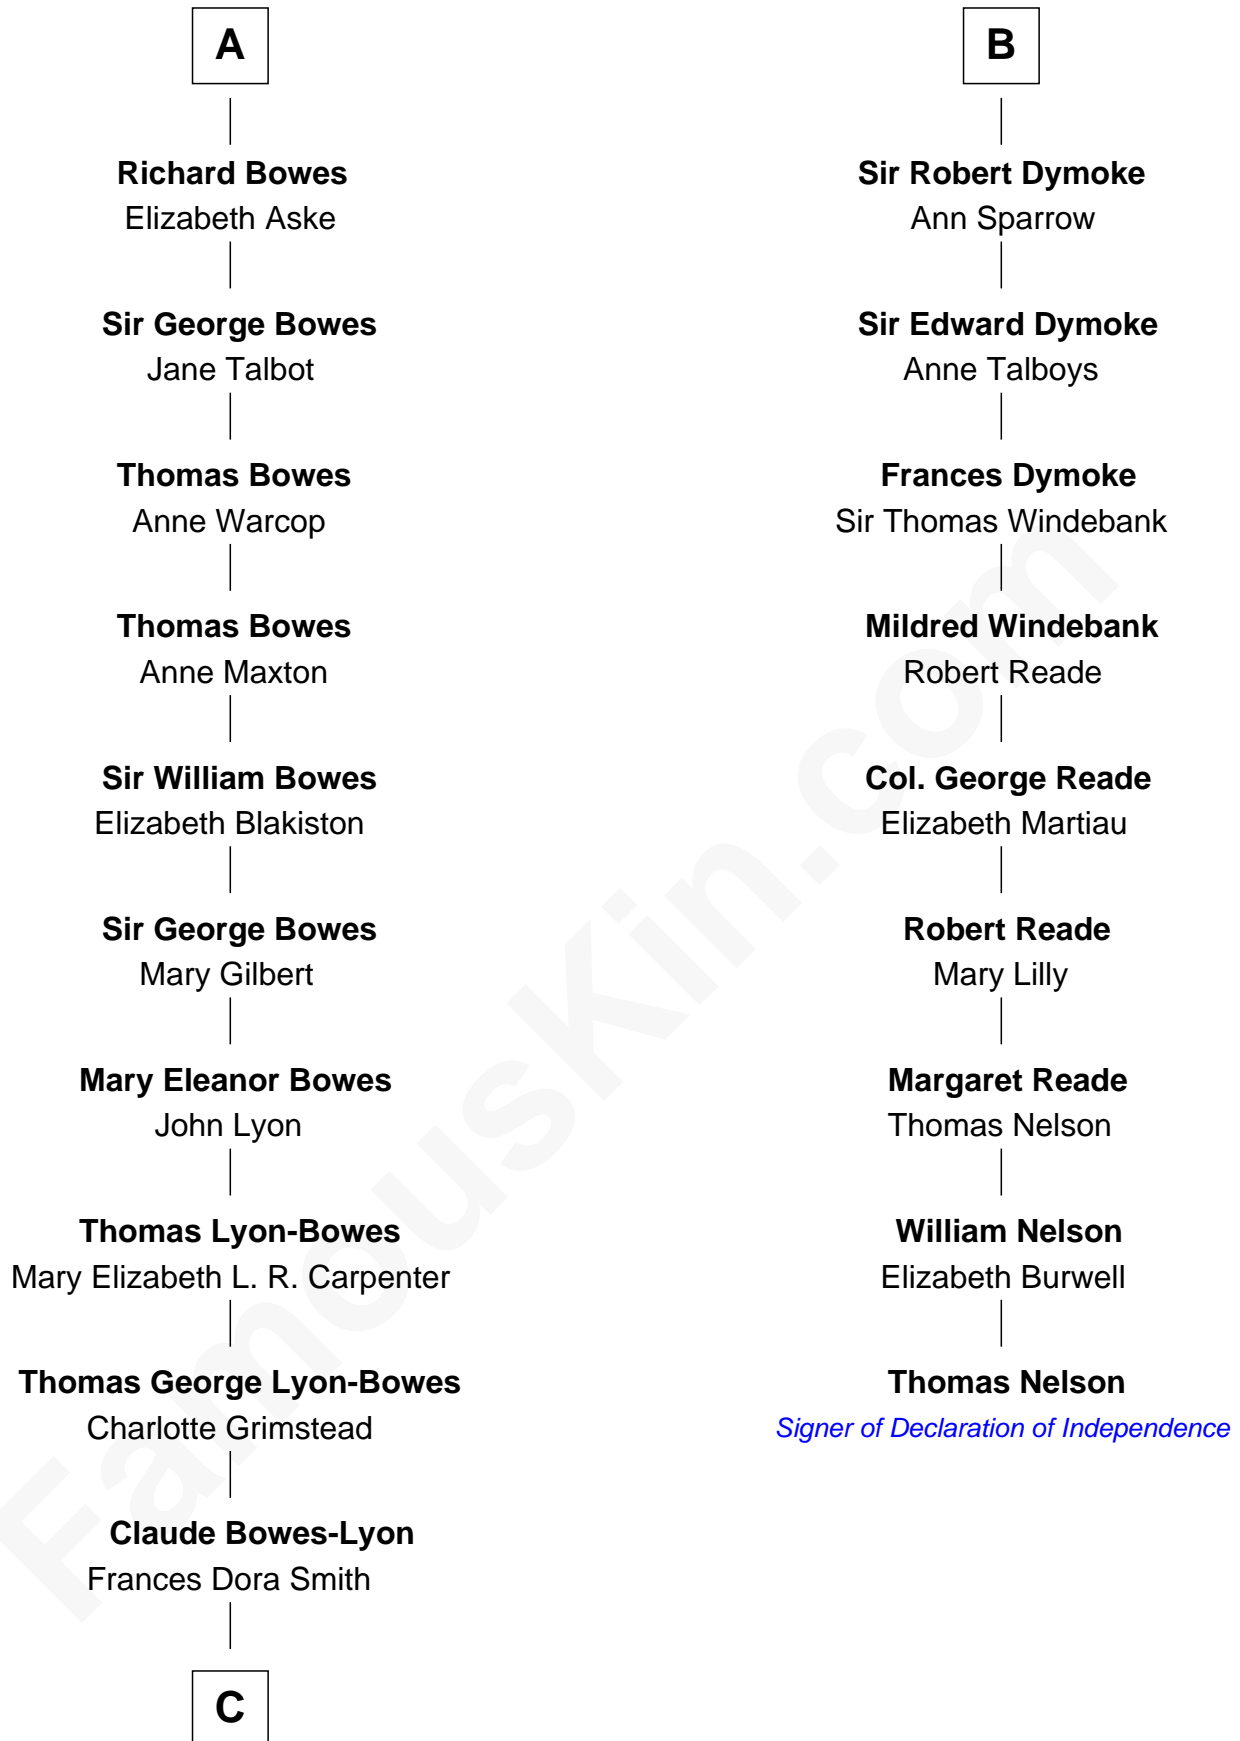

FamousKin.com

Relationship Chart of

Queen Elizabeth II

Queen of the United Kingdom

15th cousin 4 times removed of

Thomas Nelson

Signer of the Declaration of Independence

Ralph VII de Toeni

Mary - - - - -

C

Claude George Bowes-Lyon
Cecilia Nina Cavendish-Bentinck

Elizabeth Bowes-Lyon
George VI, King of the United Kingdom

Queen Elizabeth II
Queen of the United Kingdom

FamousKin.com

Elizabeth II photo by [Eric Draper](#)