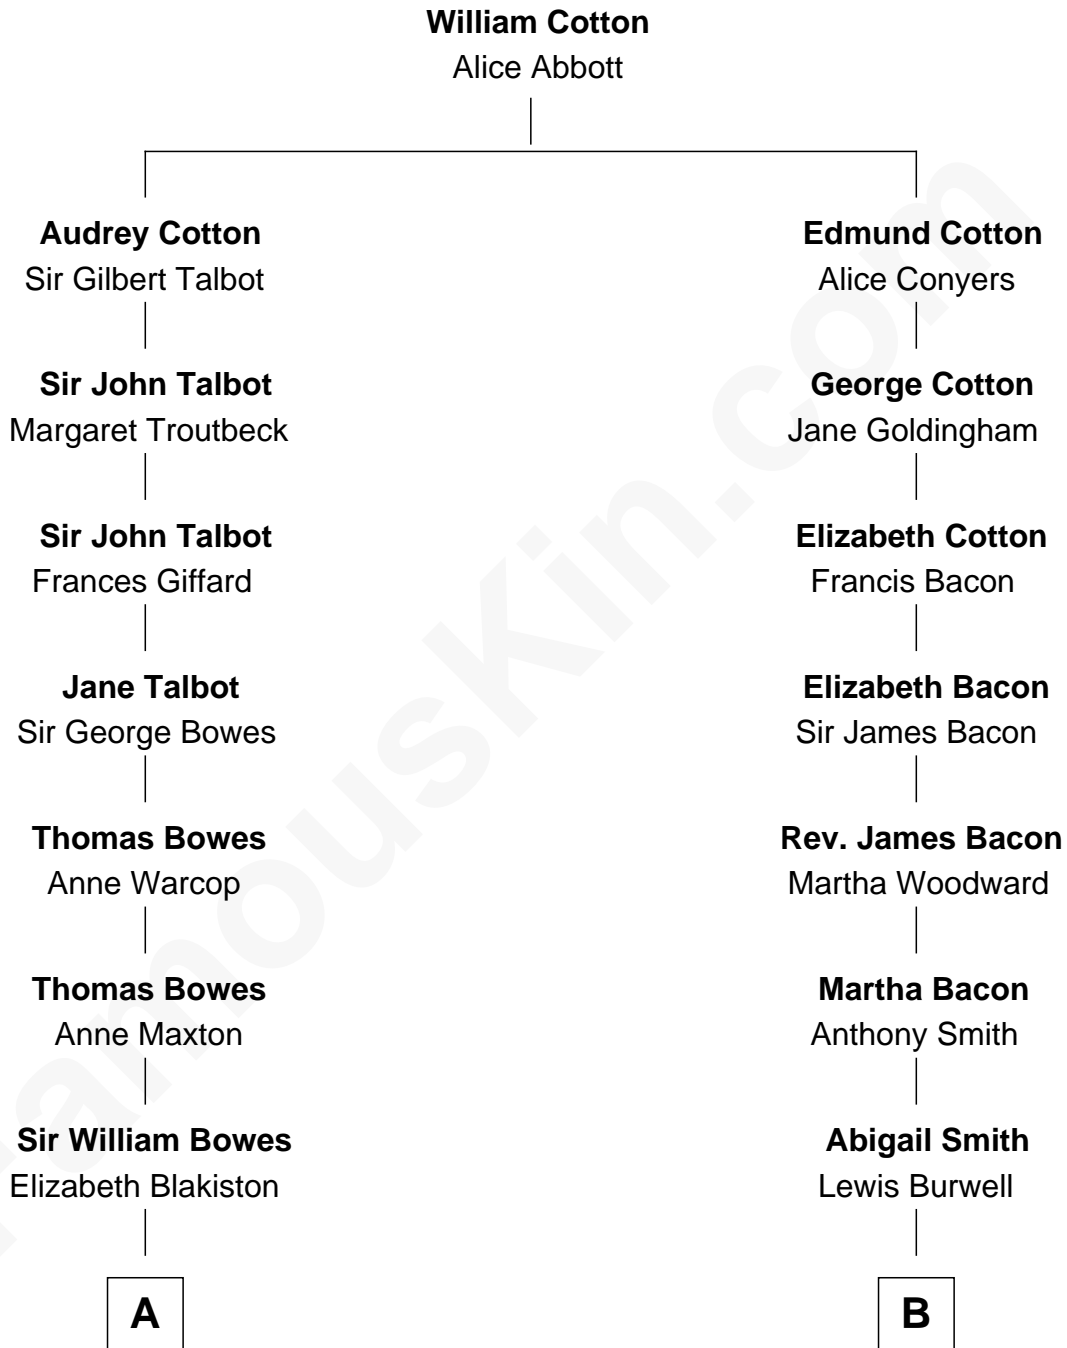

FamousKin.com

Relationship Chart of

Queen Elizabeth II

Queen of the United Kingdom

9th cousin 5 times removed of

Thomas Nelson

Signer of the Declaration of Independence

A

Sir George Bowes

Mary Gilbert

Mary Eleanor Bowes

John Lyon

Thomas Lyon-Bowes

Mary Elizabeth L. R. Carpenter

Thomas George Lyon-Bowes

Charlotte Grimstead