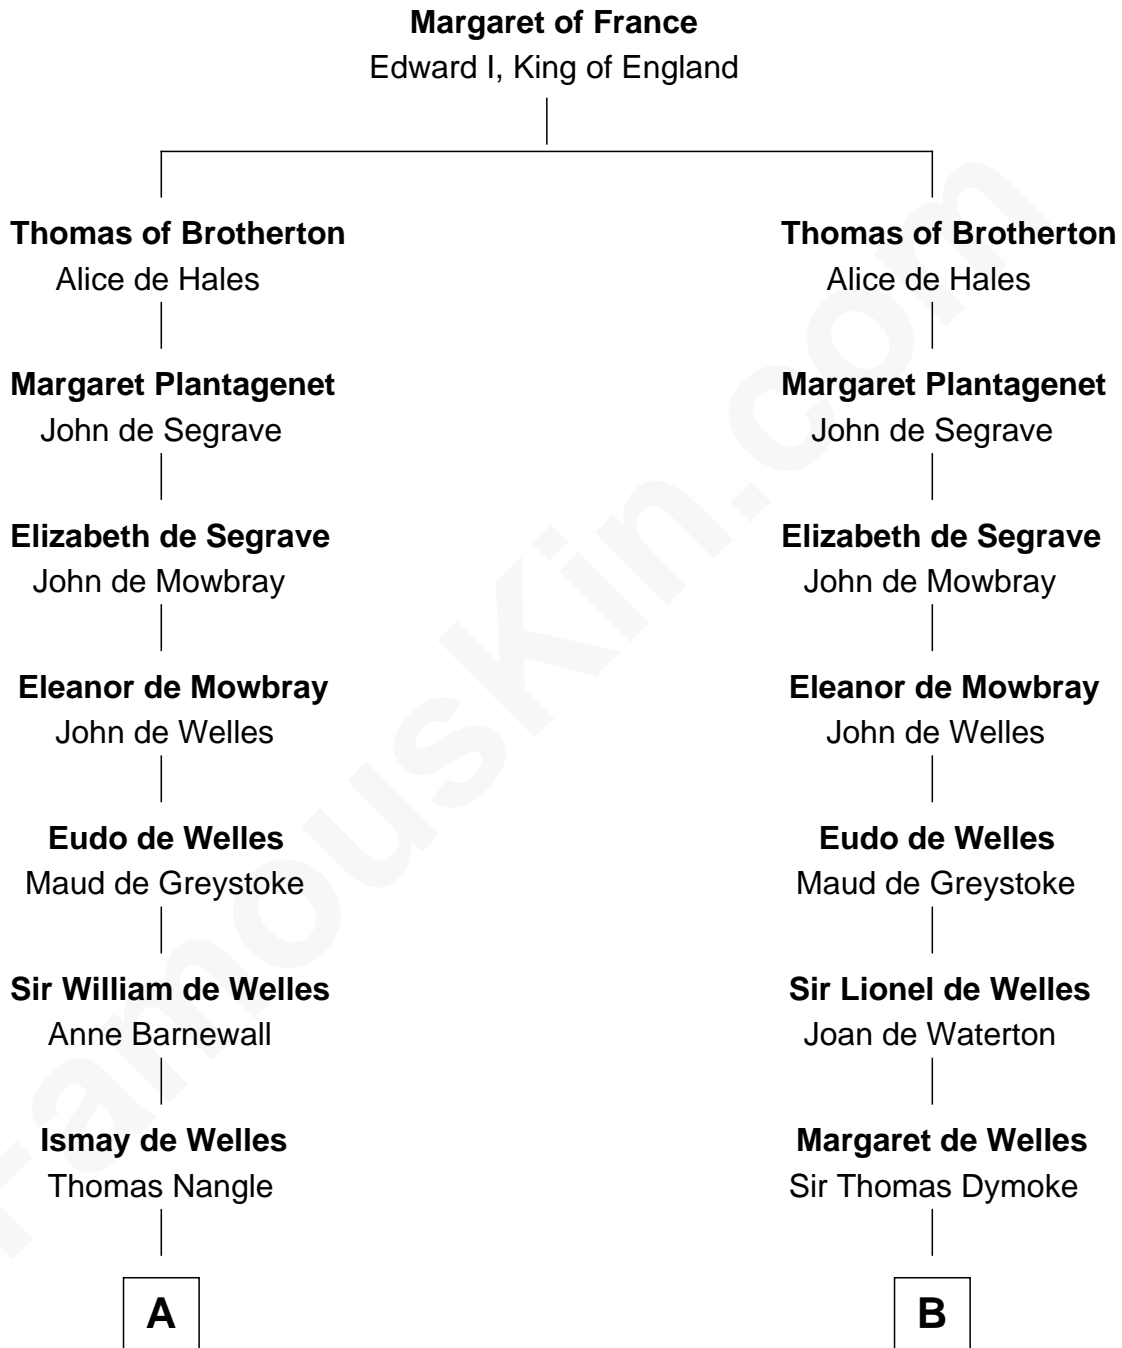

FamousKin.com

Relationship Chart of

Queen Elizabeth II

Queen of the United Kingdom

15th cousin 5 times removed of

Thomas Nelson

Signer of the Declaration of Independence

C

Rev. Charles William Cavendish-Bentinck

Caroline Louisa Burnaby

Cecilia Nina Cavendish-Bentinck

Claude George Bowes-Lyon

Elizabeth Bowes-Lyon

George VI, King of the United Kingdom

Queen Elizabeth II

Queen of the United Kingdom