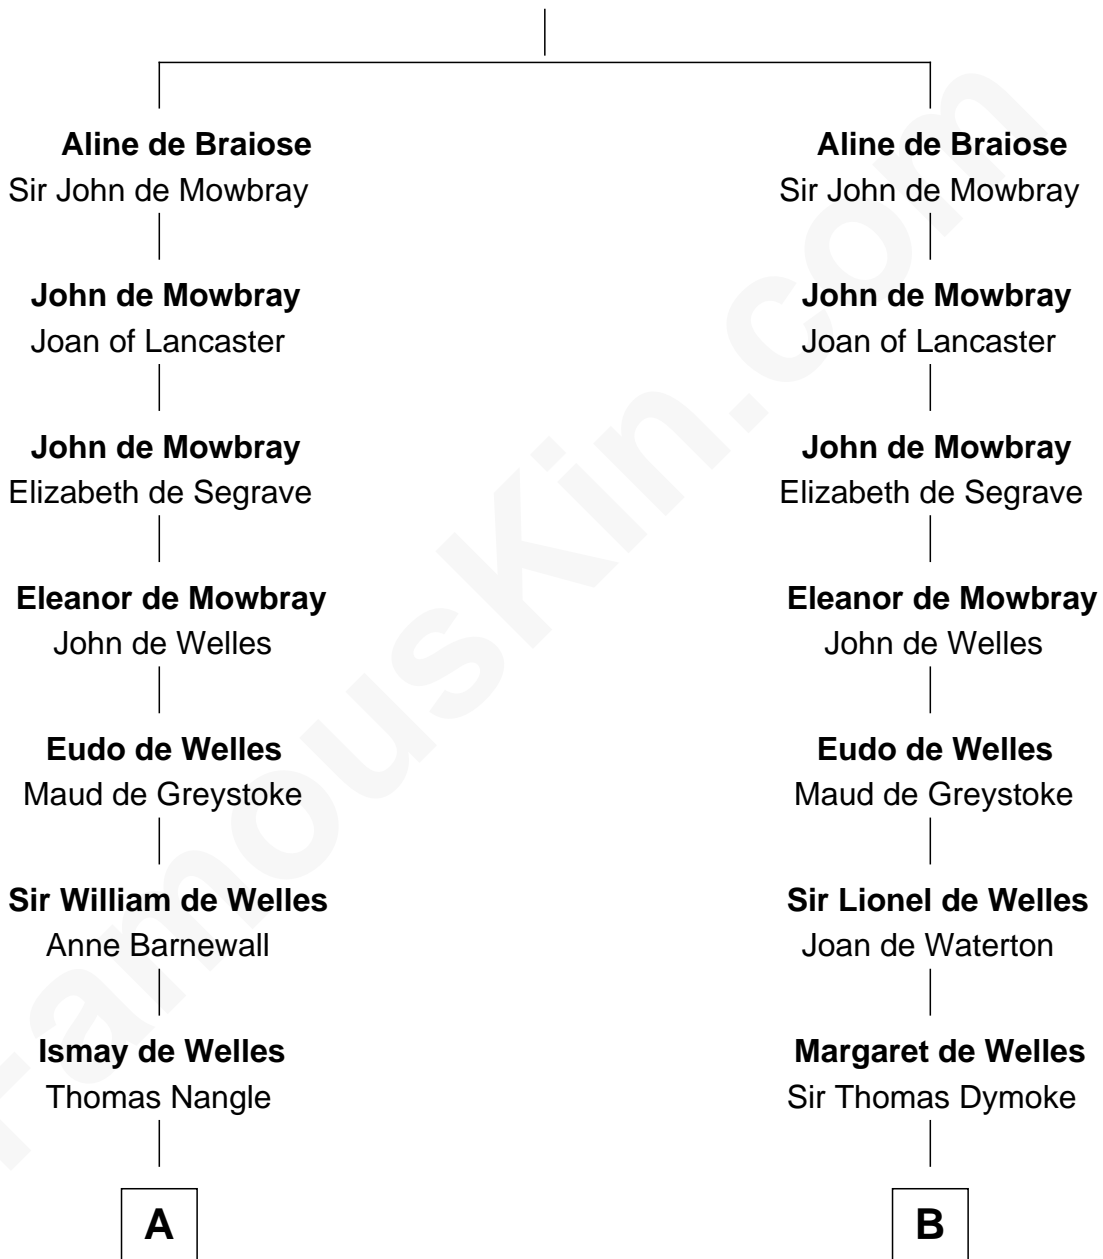

FamousKin.com

Relationship Chart of

Queen Elizabeth II

Queen of the United Kingdom

15th cousin 5 times removed of

Thomas Nelson

Signer of the Declaration of Independence

William de Braiose

C

Rev. Charles William Cavendish-Bentinck

Caroline Louisa Burnaby

Cecilia Nina Cavendish-Bentinck

Claude George Bowes-Lyon

Elizabeth Bowes-Lyon

George VI, King of the United Kingdom

Queen Elizabeth II

Queen of the United Kingdom

FamousKin.com