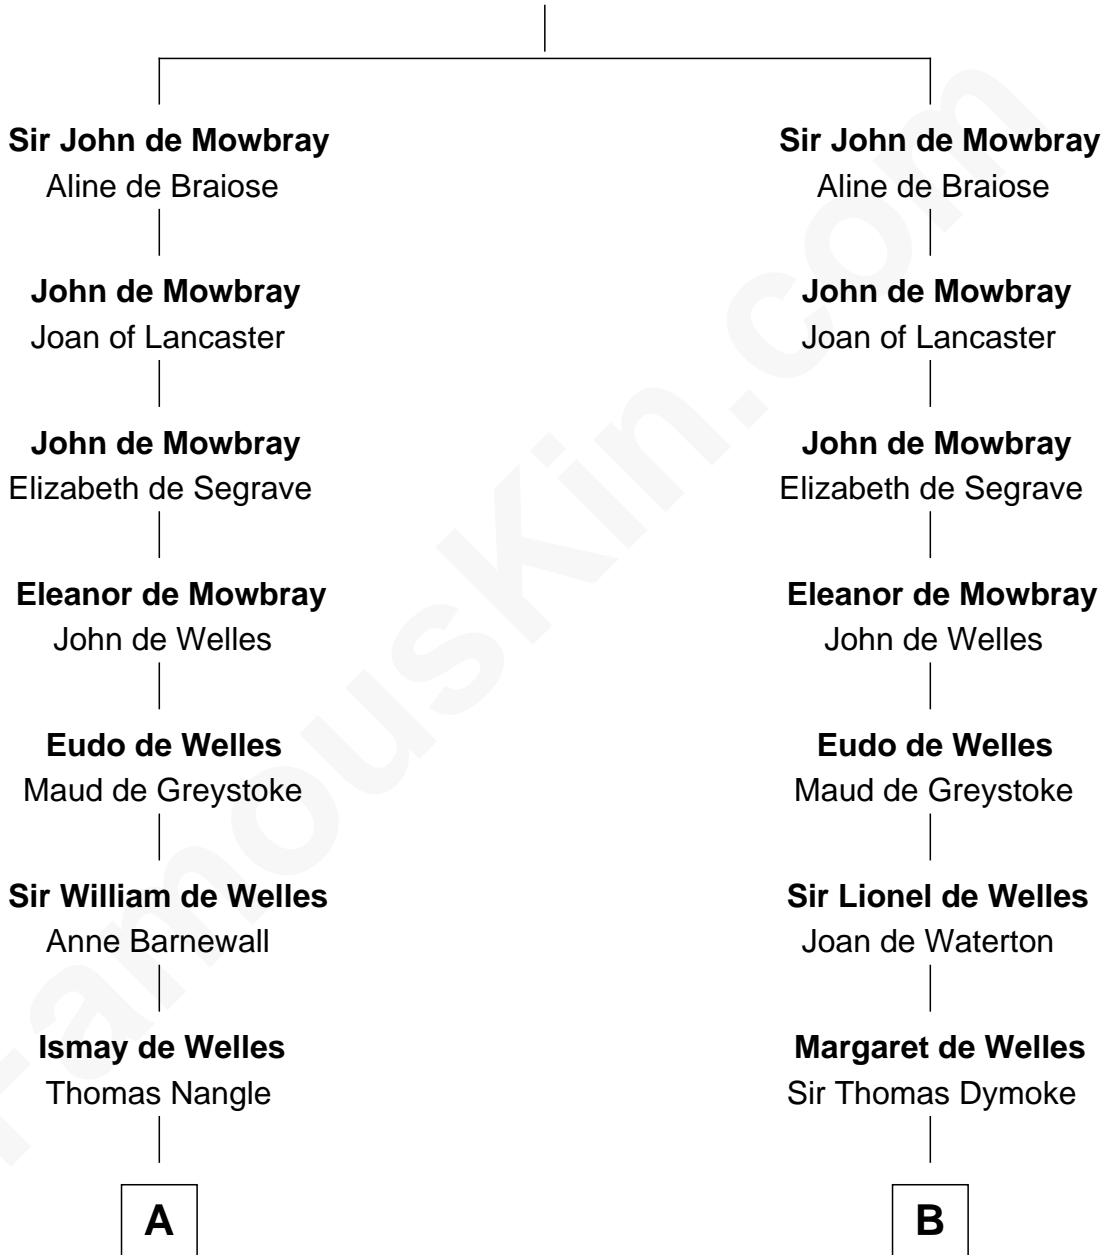

FamousKin.com

Relationship Chart of

Queen Elizabeth II

Queen of the United Kingdom

15th cousin 5 times removed of

Thomas Nelson

Signer of the Declaration of Independence

Sir Roger de Mowbray

Roese de Clare

C

Rev. Charles William Cavendish-Bentinck

Caroline Louisa Burnaby

Cecilia Nina Cavendish-Bentinck

Claude George Bowes-Lyon

Elizabeth Bowes-Lyon

George VI, King of the United Kingdom

Queen Elizabeth II

Queen of the United Kingdom

FamousKin.com