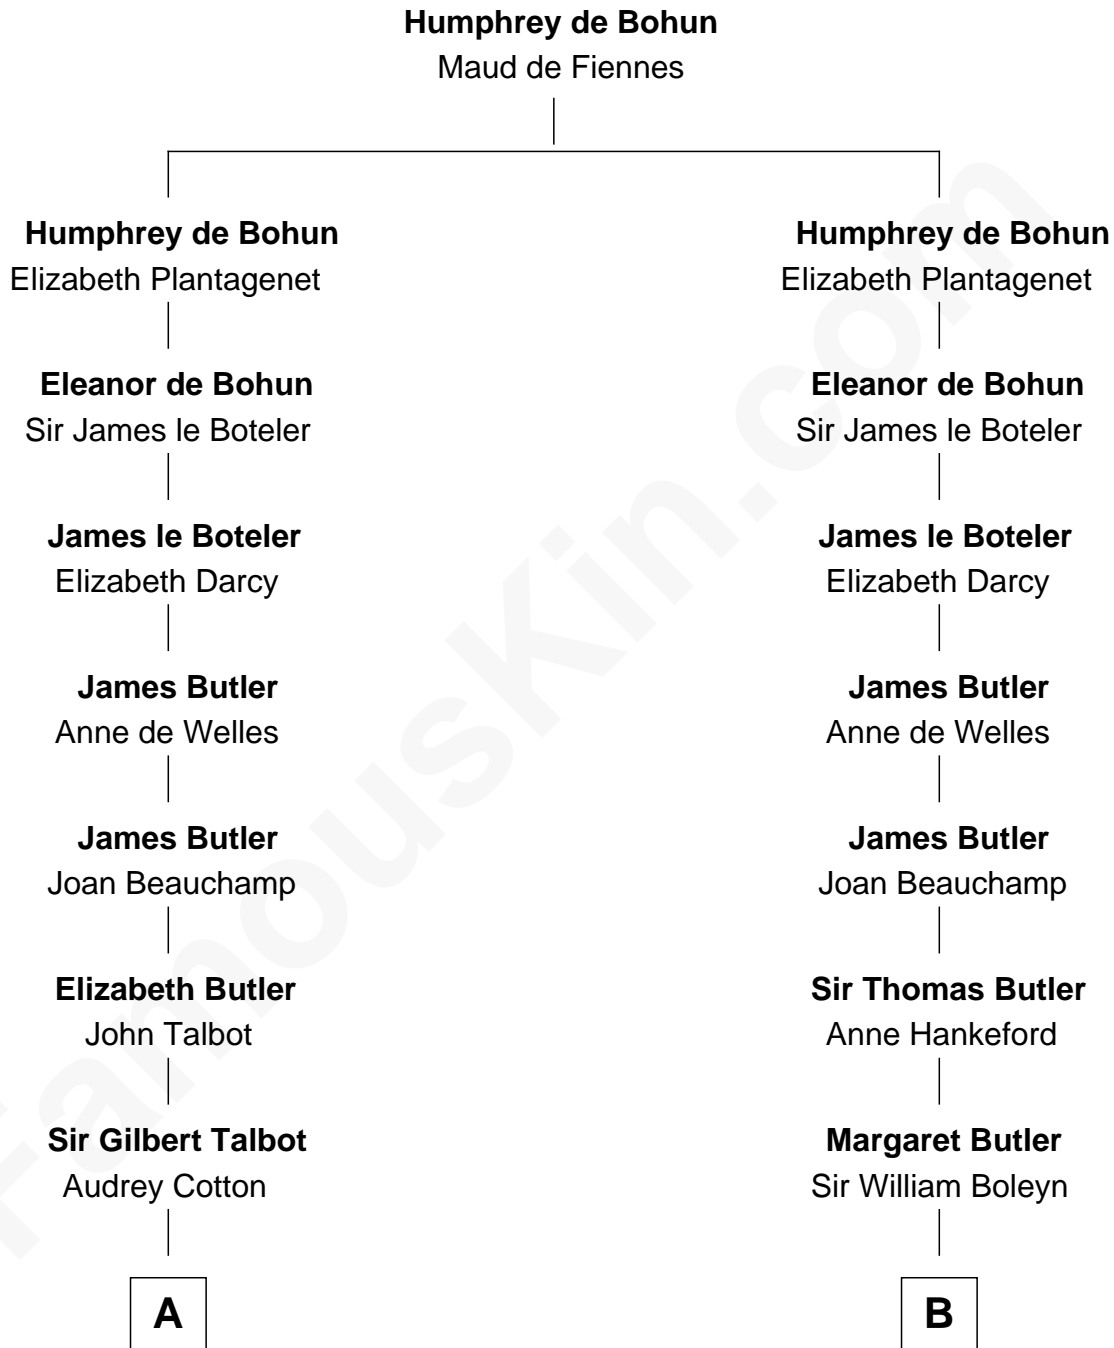

FamousKin.com

Relationship Chart of

Queen Elizabeth II

Queen of the United Kingdom

16th cousin 4 times removed of

William Floyd

Signer of the Declaration of Independence