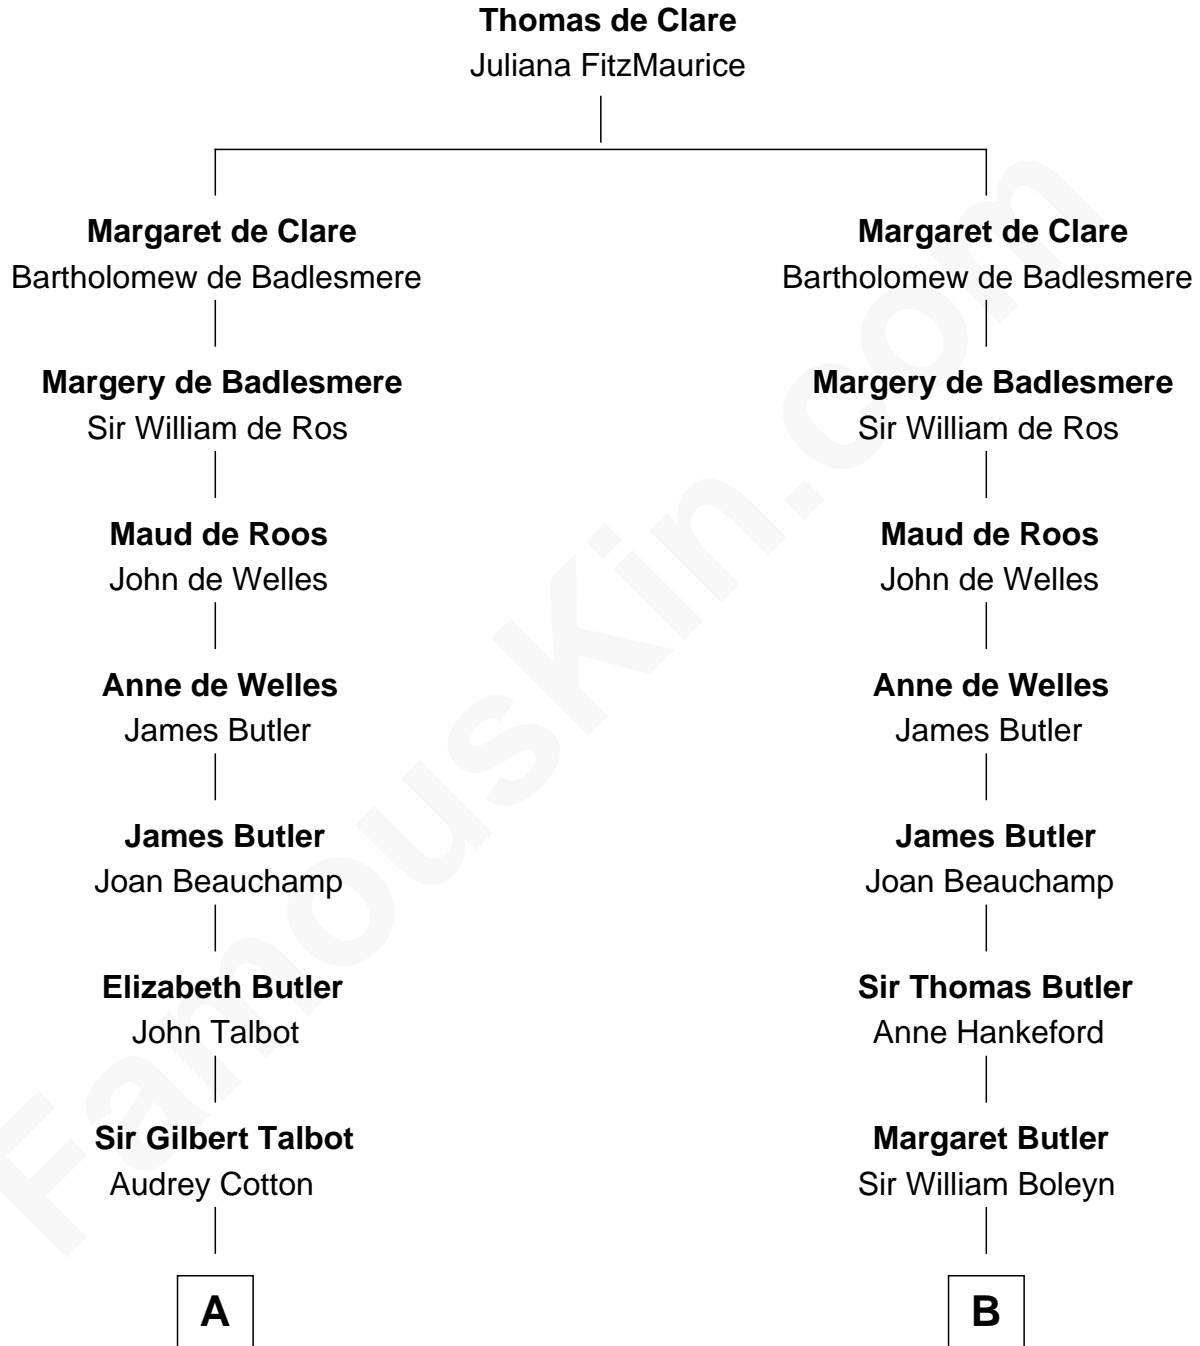

FamousKin.com

Relationship Chart of

Queen Elizabeth II

Queen of the United Kingdom

16th cousin 4 times removed of

William Floyd

Signer of the Declaration of Independence