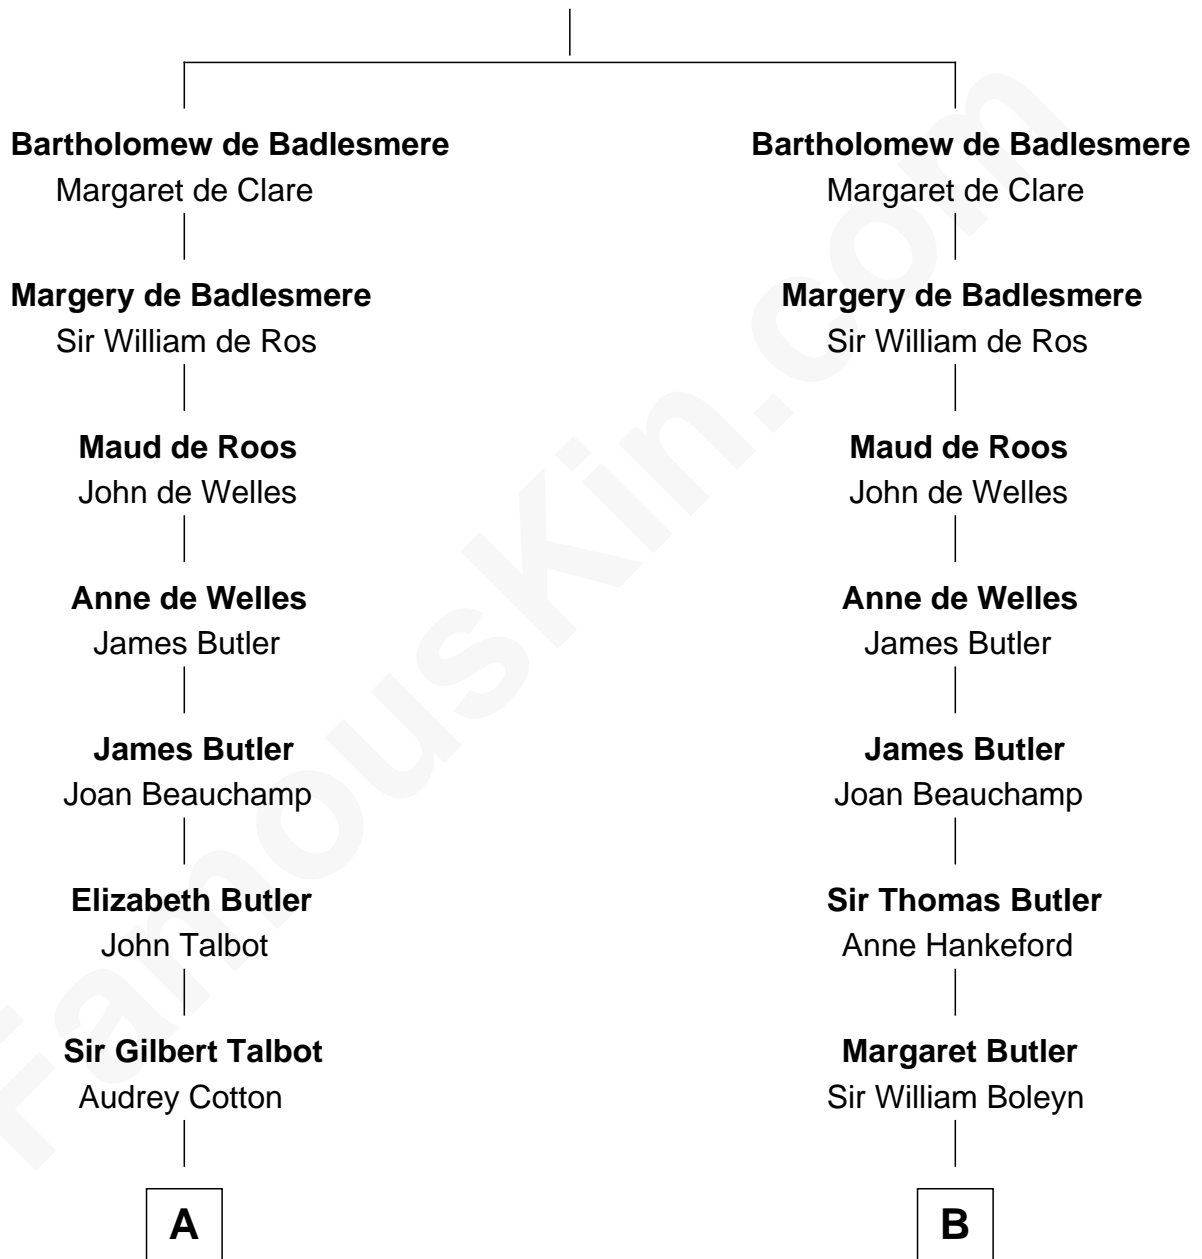

FamousKin.com

Relationship Chart of

Queen Elizabeth II

Queen of the United Kingdom

16th cousin 4 times removed of

William Floyd

Signer of the Declaration of Independence

Gunselm de Badlesmere

C

—
Claude Bowes-Lyon

Frances Dora Smith

—
Claude George Bowes-Lyon

Cecilia Nina Cavendish-Bentinck

—
Elizabeth Bowes-Lyon

George VI, King of the United Kingdom

—
Queen Elizabeth II

Queen of the United Kingdom