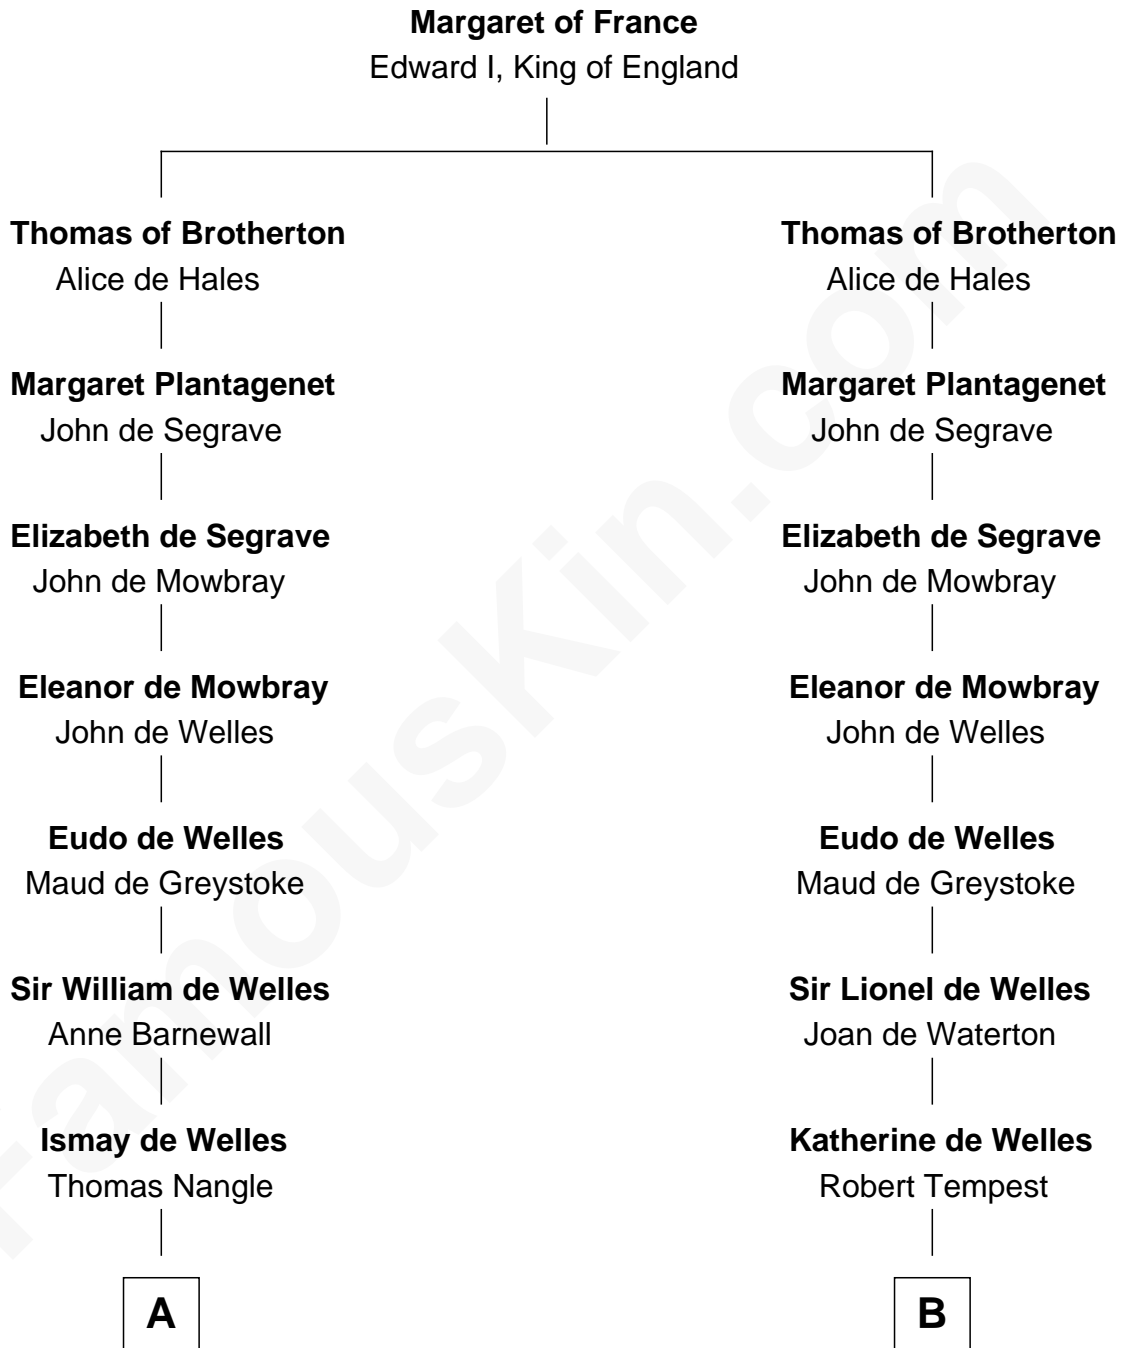

FamousKin.com

Relationship Chart of

Queen Elizabeth II

Queen of the United Kingdom

17th cousin 3 times removed of

William Floyd

Signer of the Declaration of Independence

C

Rev. Charles William Cavendish-Bentinck

Caroline Louisa Burnaby

Cecilia Nina Cavendish-Bentinck

Claude George Bowes-Lyon

Elizabeth Bowes-Lyon

George VI, King of the United Kingdom

Queen Elizabeth II

Queen of the United Kingdom