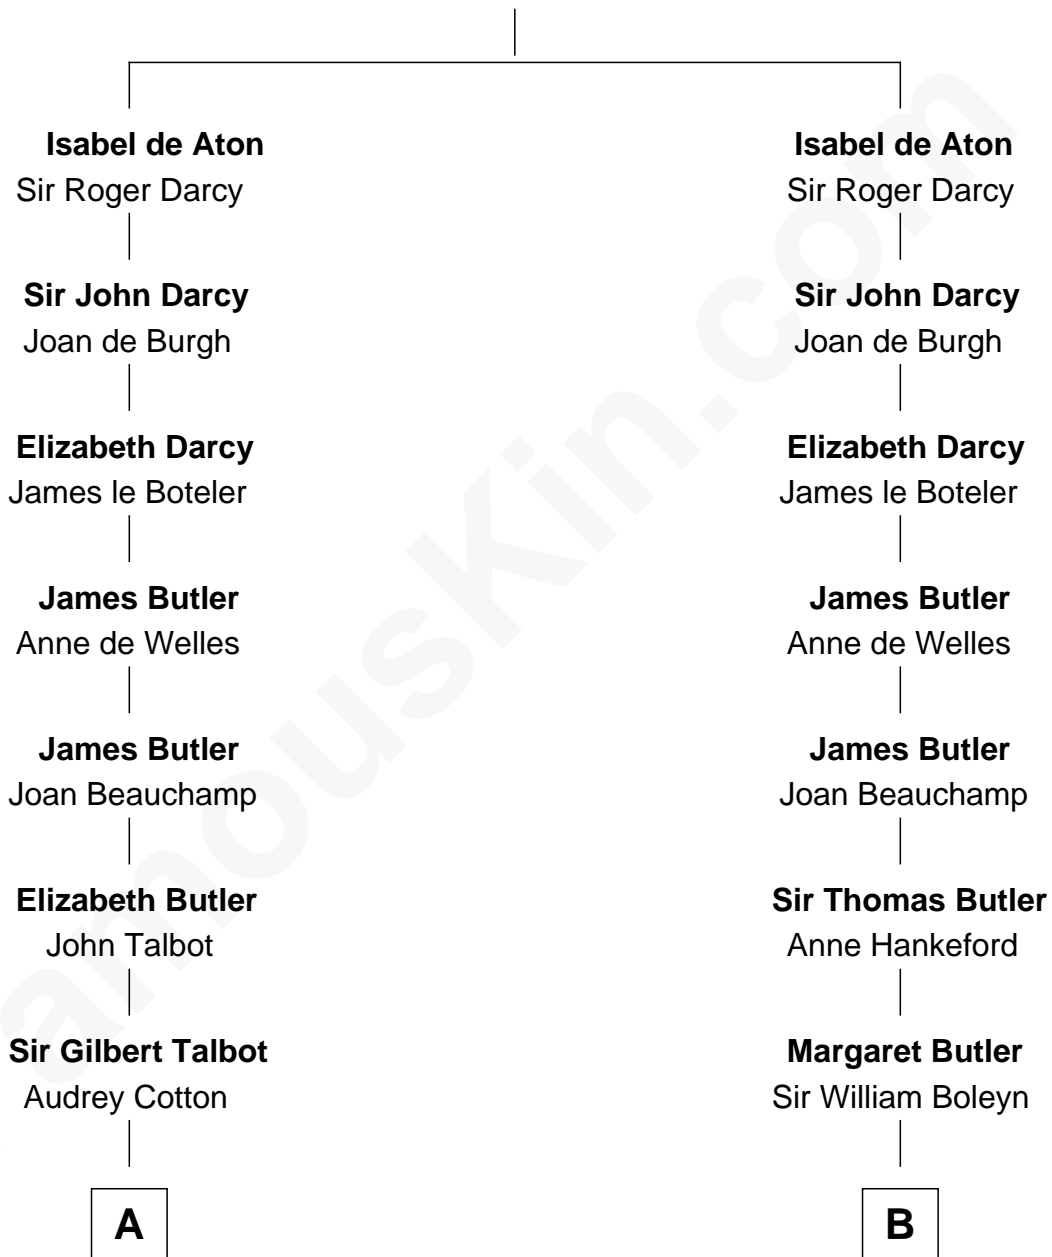

FamousKin.com Relationship Chart of

Queen Elizabeth II

Queen of the United Kingdom

16th cousin 4 times removed of

William Floyd

Signer of the Declaration of Independence

Sir William de Aton

C

—
Claude Bowes-Lyon

Frances Dora Smith

—
Claude George Bowes-Lyon

Cecilia Nina Cavendish-Bentinck

—
Elizabeth Bowes-Lyon

George VI, King of the United Kingdom

—
Queen Elizabeth II

Queen of the United Kingdom