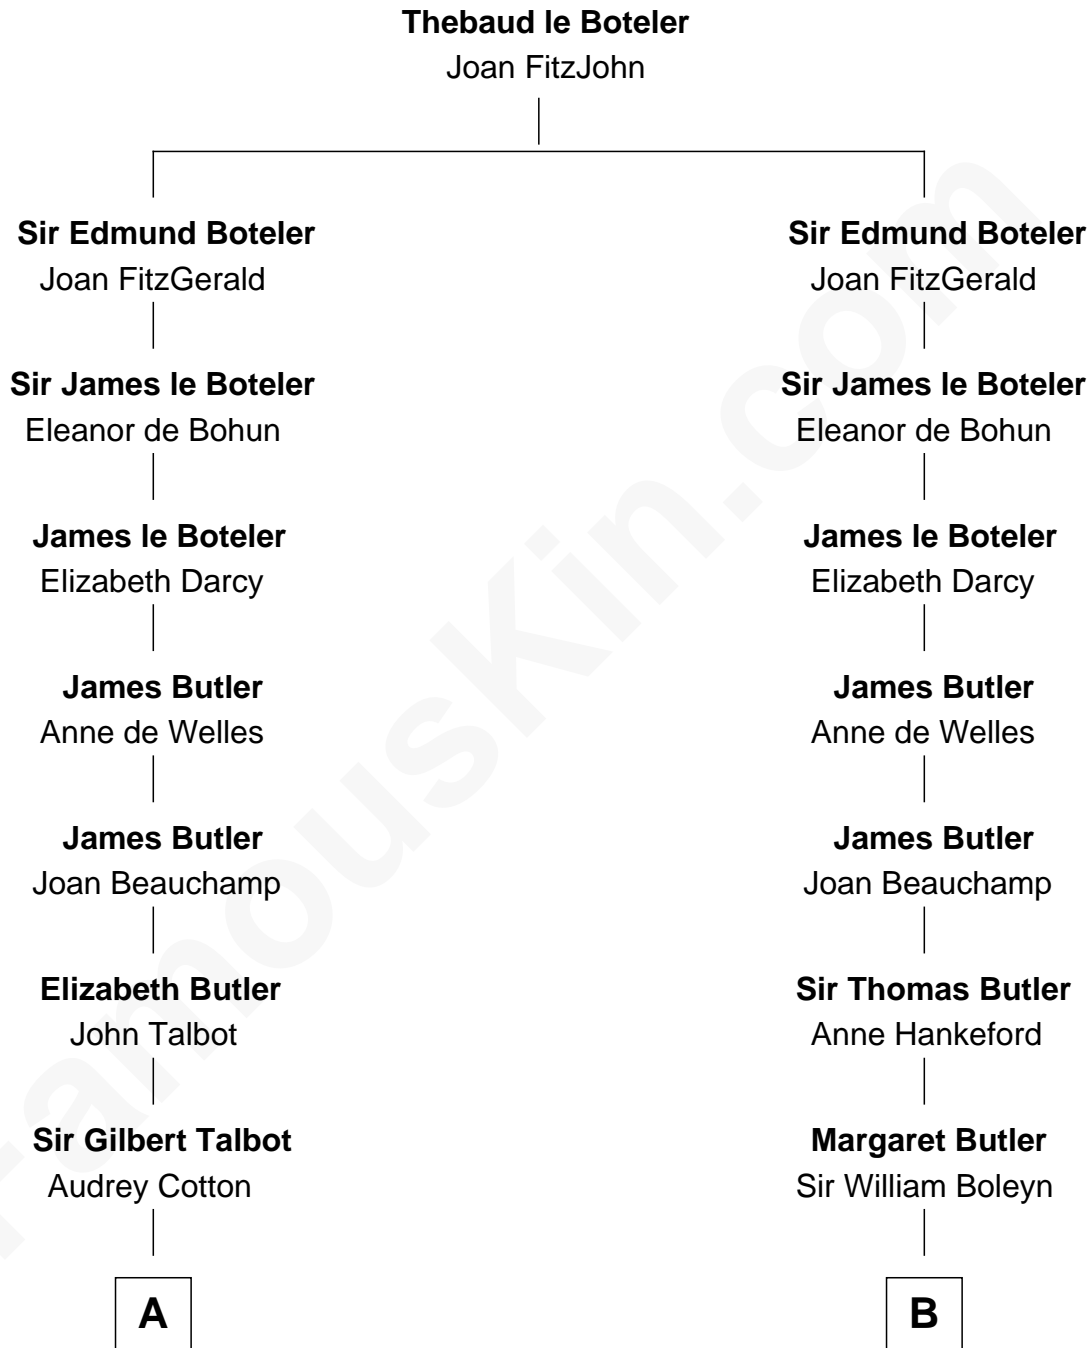

FamousKin.com

Relationship Chart of

Queen Elizabeth II

Queen of the United Kingdom

16th cousin 4 times removed of

William Floyd

Signer of the Declaration of Independence

C

—
Claude Bowes-Lyon

Frances Dora Smith

—
Claude George Bowes-Lyon

Cecilia Nina Cavendish-Bentinck

—
Elizabeth Bowes-Lyon

George VI, King of the United Kingdom

—
Queen Elizabeth II

Queen of the United Kingdom