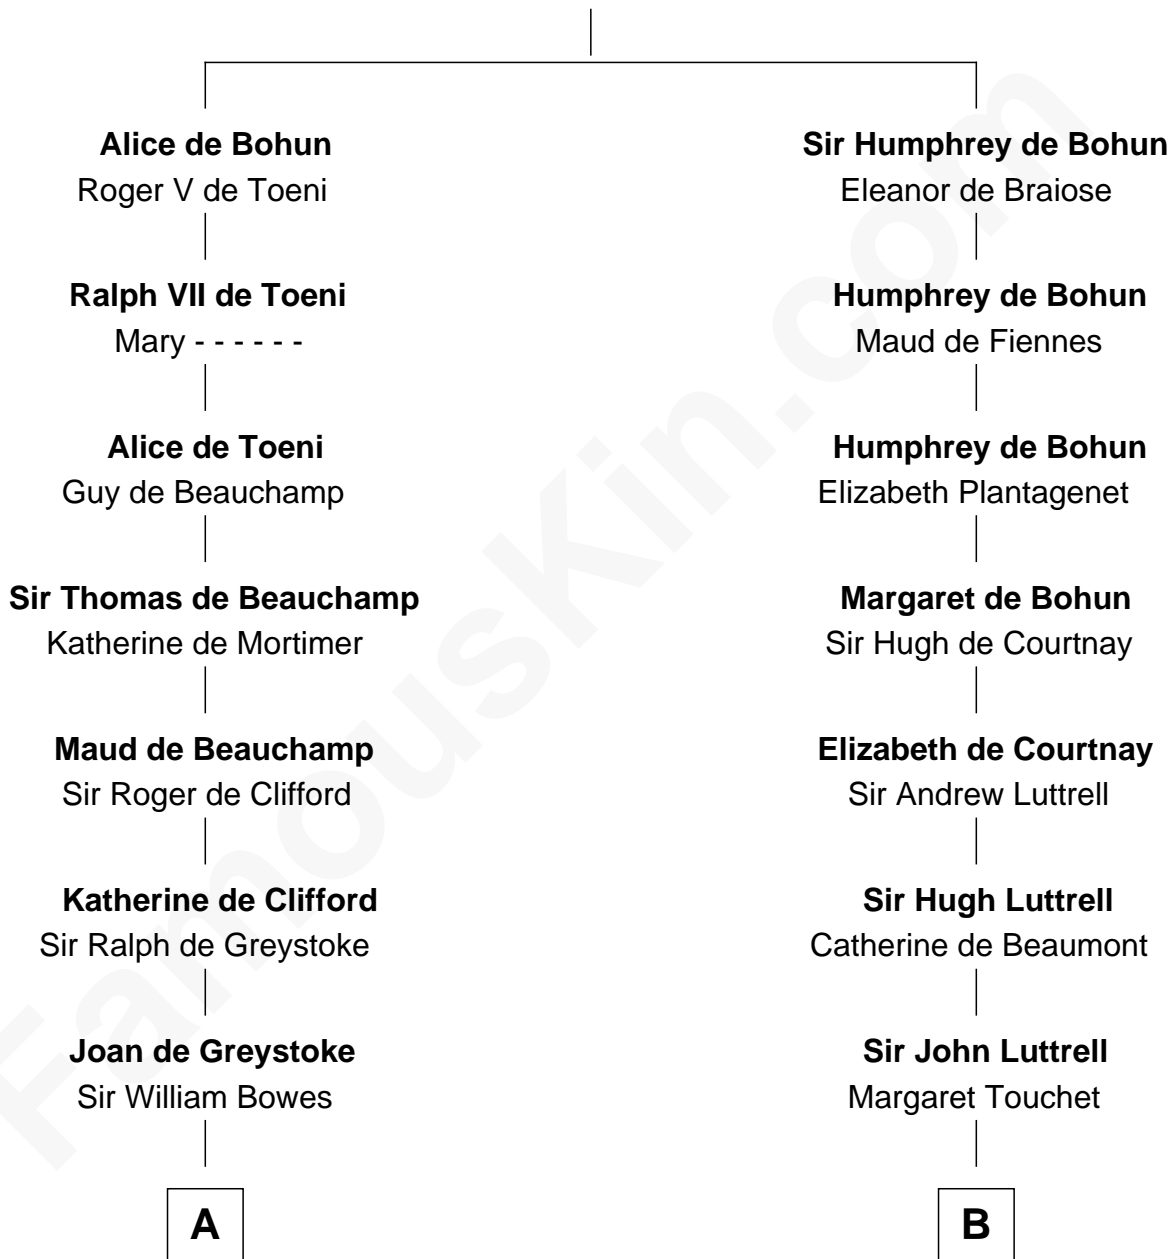

FamousKin.com

Relationship Chart of

Queen Elizabeth II

Queen of the United Kingdom

17th cousin 4 times removed of

General William Whipple

Signer of the Declaration of Independence

Sir Humphrey de Bohun

Maud of Eu

C

Thomas George Lyon-Bowes

Charlotte Grimstead

Claude Bowes-Lyon

Frances Dora Smith

Claude George Bowes-Lyon

Cecilia Nina Cavendish-Bentinck

Elizabeth Bowes-Lyon

George VI, King of the United Kingdom

Queen Elizabeth II

Queen of the United Kingdom

FamousKin.com