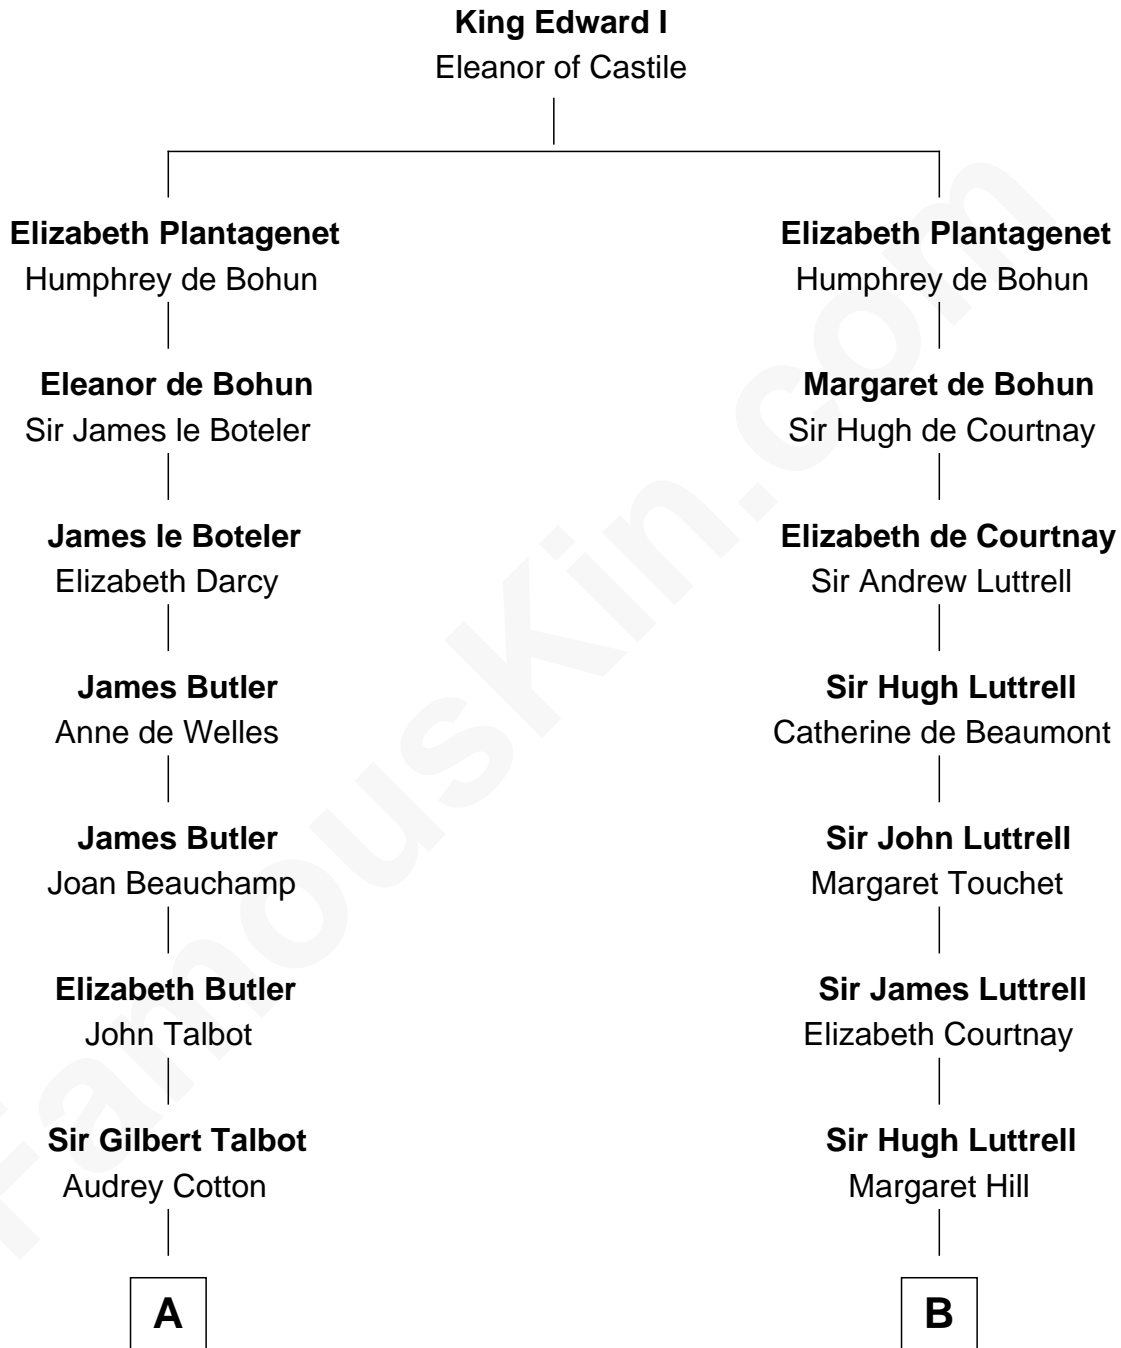

FamousKin.com

Relationship Chart of

Queen Elizabeth II

Queen of the United Kingdom

15th cousin 5 times removed of

General William Whipple

Signer of the Declaration of Independence

C

—
Claude Bowes-Lyon

Frances Dora Smith

—
Claude George Bowes-Lyon

Cecilia Nina Cavendish-Bentinck

—
Elizabeth Bowes-Lyon

George VI, King of the United Kingdom

—
Queen Elizabeth II

Queen of the United Kingdom