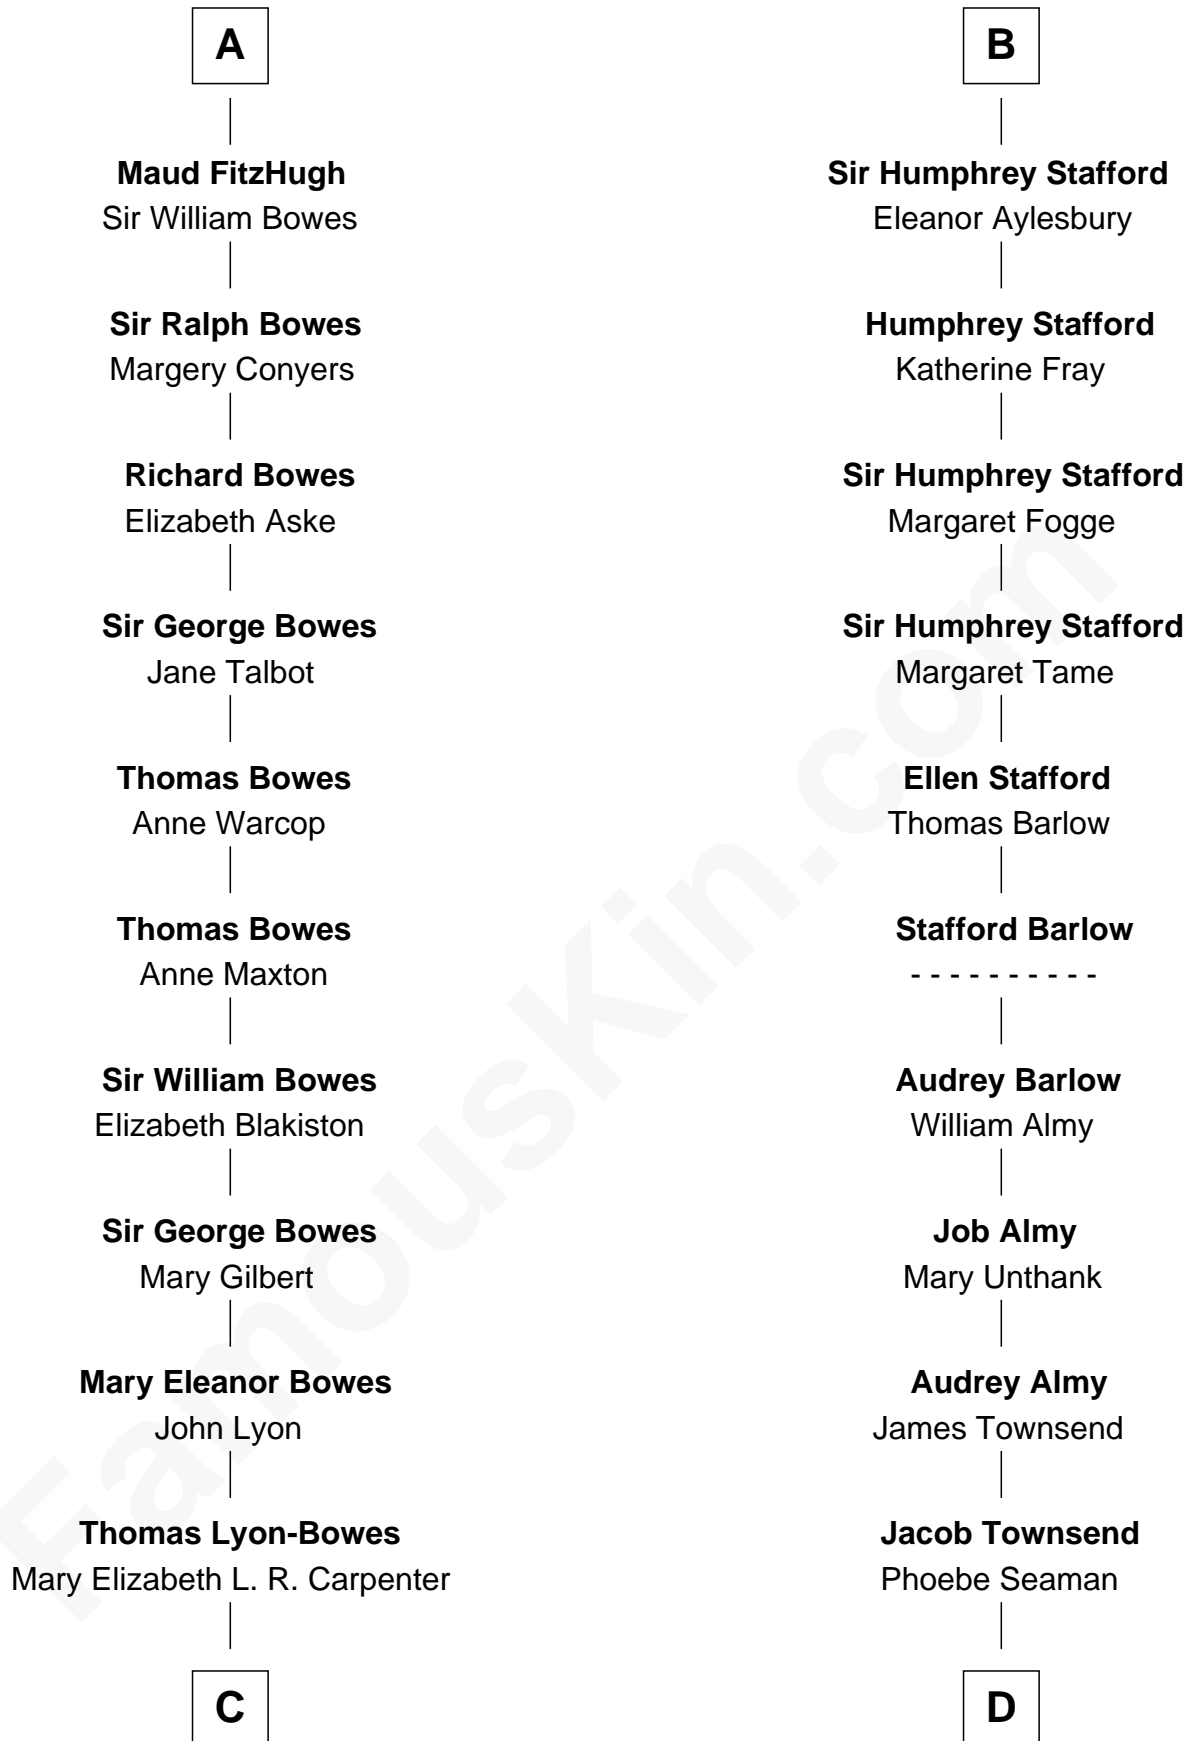

# FamousKin.com Relationship Chart of

**Queen Elizabeth II**

*Queen of the United Kingdom*

18th cousin 3 times removed of

**Robert Townsend**

*Member of the Culper Spy Ring during the American Revolution*

**Sir Roger de Somery**

**Margaret de Somery**

Ralph Basset

**Ralph Basset**

Hawise - - - - -

**Margaret Basset**

Edmund de Stafford

**Ralph de Stafford**

Katherine de Hastang

**Margaret Stafford**

Sir John Stafford

**Ralph Stafford**

Maud de Hastang

**Sir Humphrey Stafford**

Elizabeth Burdet

**B**

**C**

**Thomas George Lyon-Bowes**

Charlotte Grimstead

**Claude Bowes-Lyon**

Frances Dora Smith

**Claude George Bowes-Lyon**

Cecilia Nina Cavendish-Bentinck

**Elizabeth Bowes-Lyon**

George VI, King of the United Kingdom