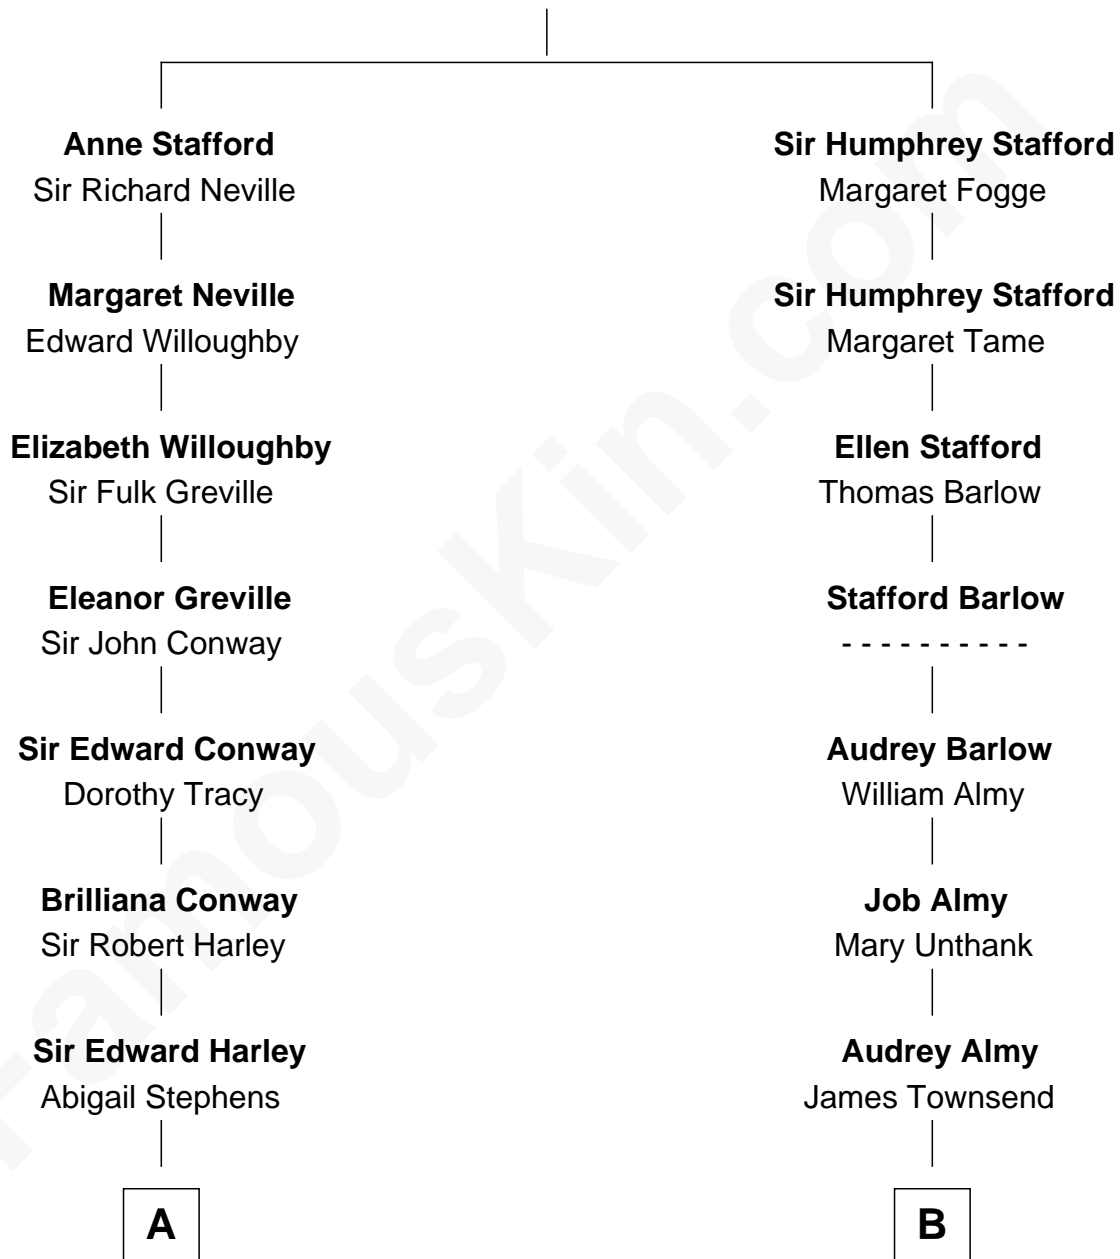

# FamousKin.com Relationship Chart of

**Queen Elizabeth II**

*Queen of the United Kingdom*

9th cousin 6 times removed of

**Robert Townsend**

*Member of the Culper Spy Ring during the American Revolution*

**Humphrey Stafford**

Katherine Fray

**A**

**Robert Harley**  
Elizabeth Foley

**Edward Harley**  
Henrietta Cavendish Holles

**Margaret Cavendish Harley**  
Sir William Bentinck

**William Henry Bentinck**  
Dorothy Cavendish

**Charles Augustus Cavendish-Bentinck**  
Anne Wellesley