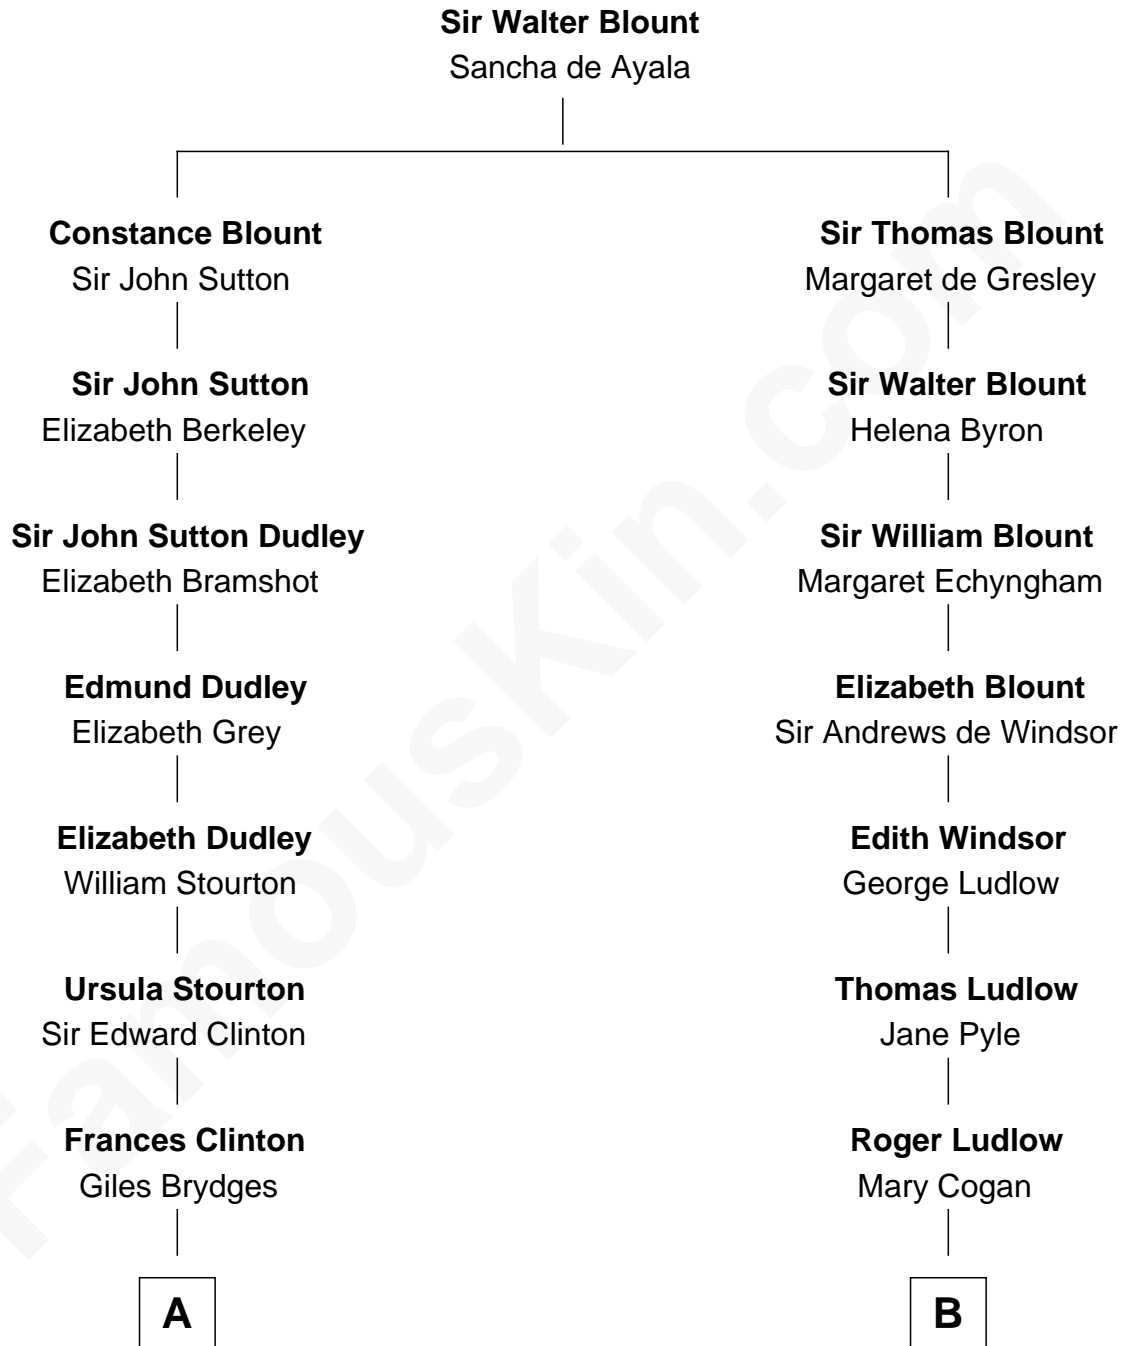

# FamousKin.com Relationship Chart of

**Queen Elizabeth II**

*Queen of the United Kingdom*

10th cousin 8 times removed of

**Caleb Brewster**

*Member of the Culper Spy Ring during the American Revolution*

**C**

**Elizabeth Bowes-Lyon**

George VI, King of the United Kingdom

**Queen Elizabeth II**

*Queen of the United Kingdom*

FamousKin.com

Elizabeth II photo by [Eric Draper](#)