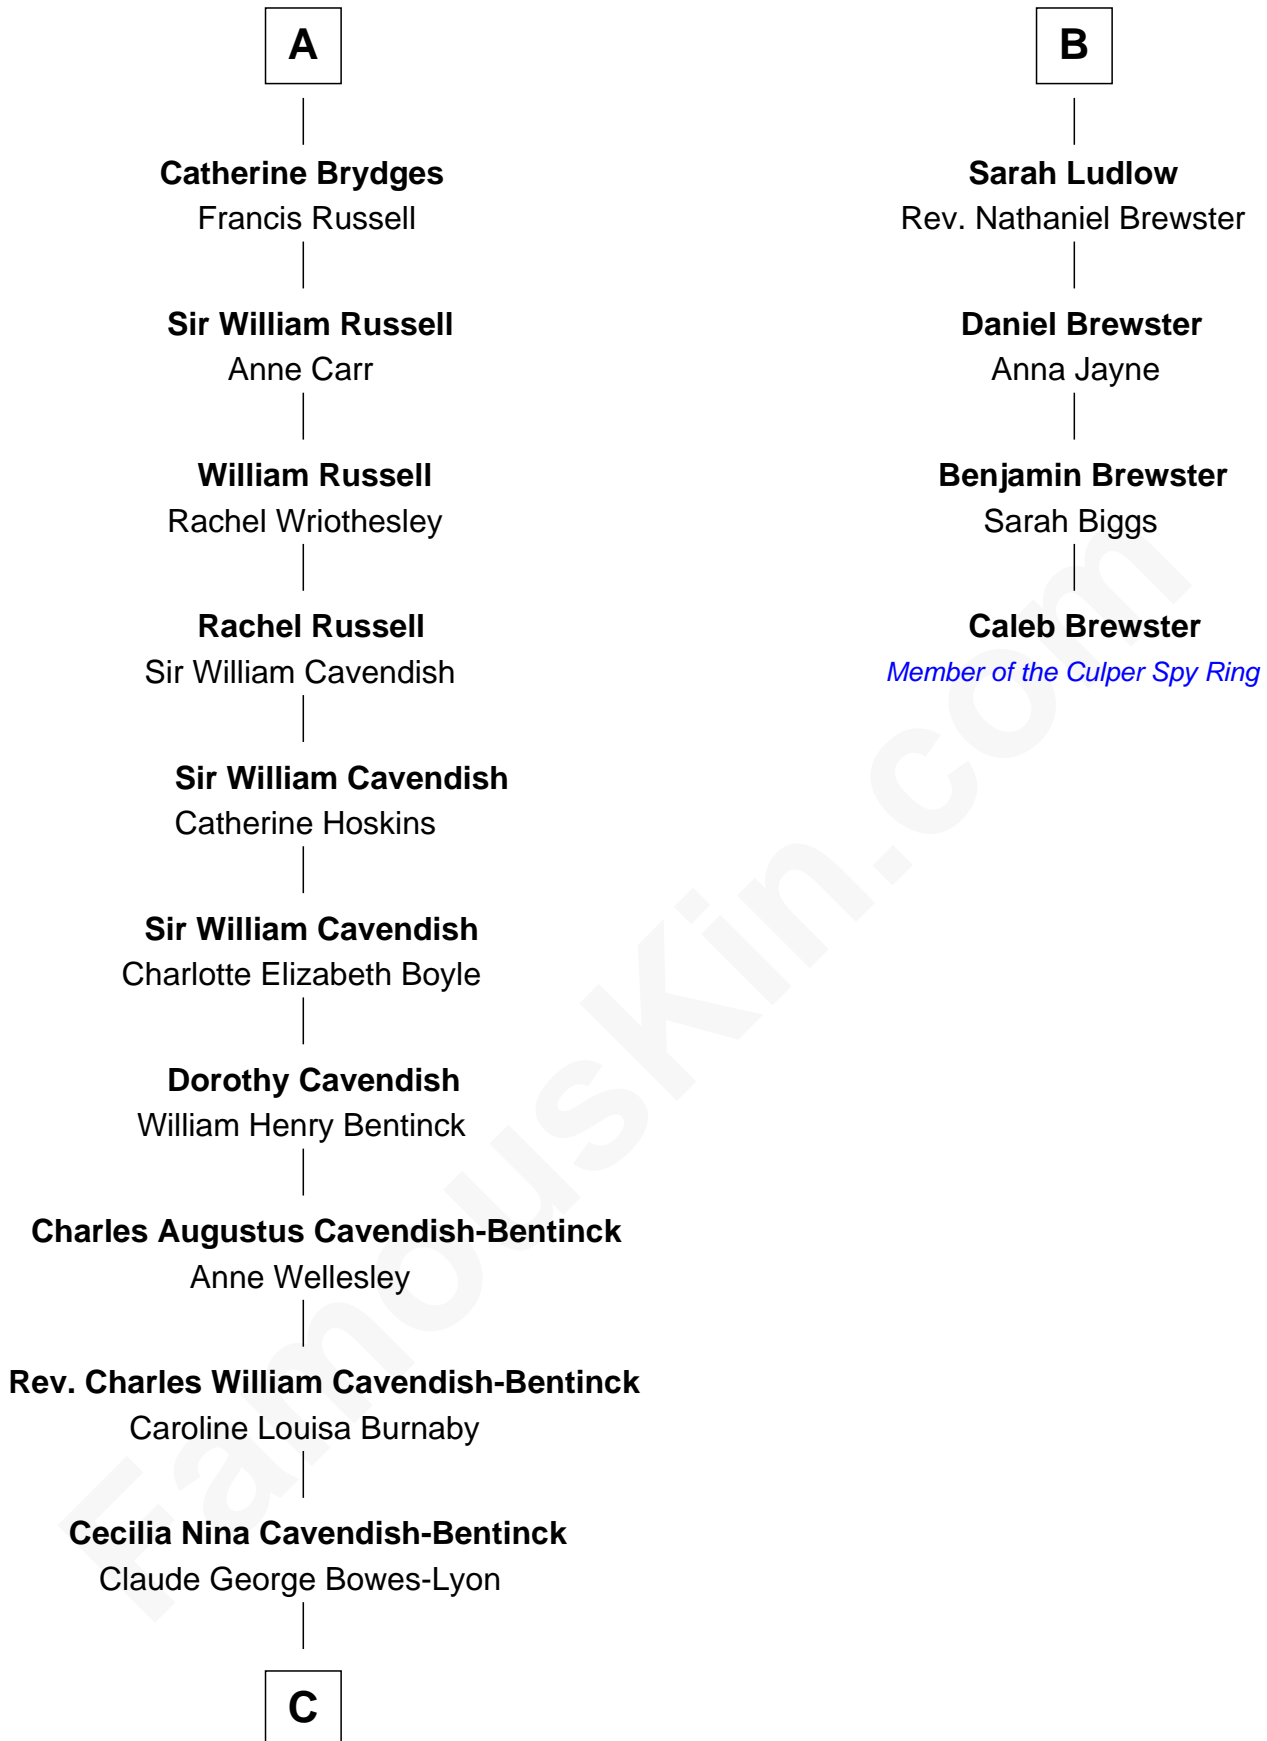

# FamousKin.com Relationship Chart of

**Queen Elizabeth II**

*Queen of the United Kingdom*

10th cousin 8 times removed of

**Caleb Brewster**

*Member of the Culper Spy Ring during the American Revolution*

**C**

**Elizabeth Bowes-Lyon**

George VI, King of the United Kingdom

**Queen Elizabeth II**

*Queen of the United Kingdom*

FamousKin.com

Elizabeth II photo by [Eric Draper](#)