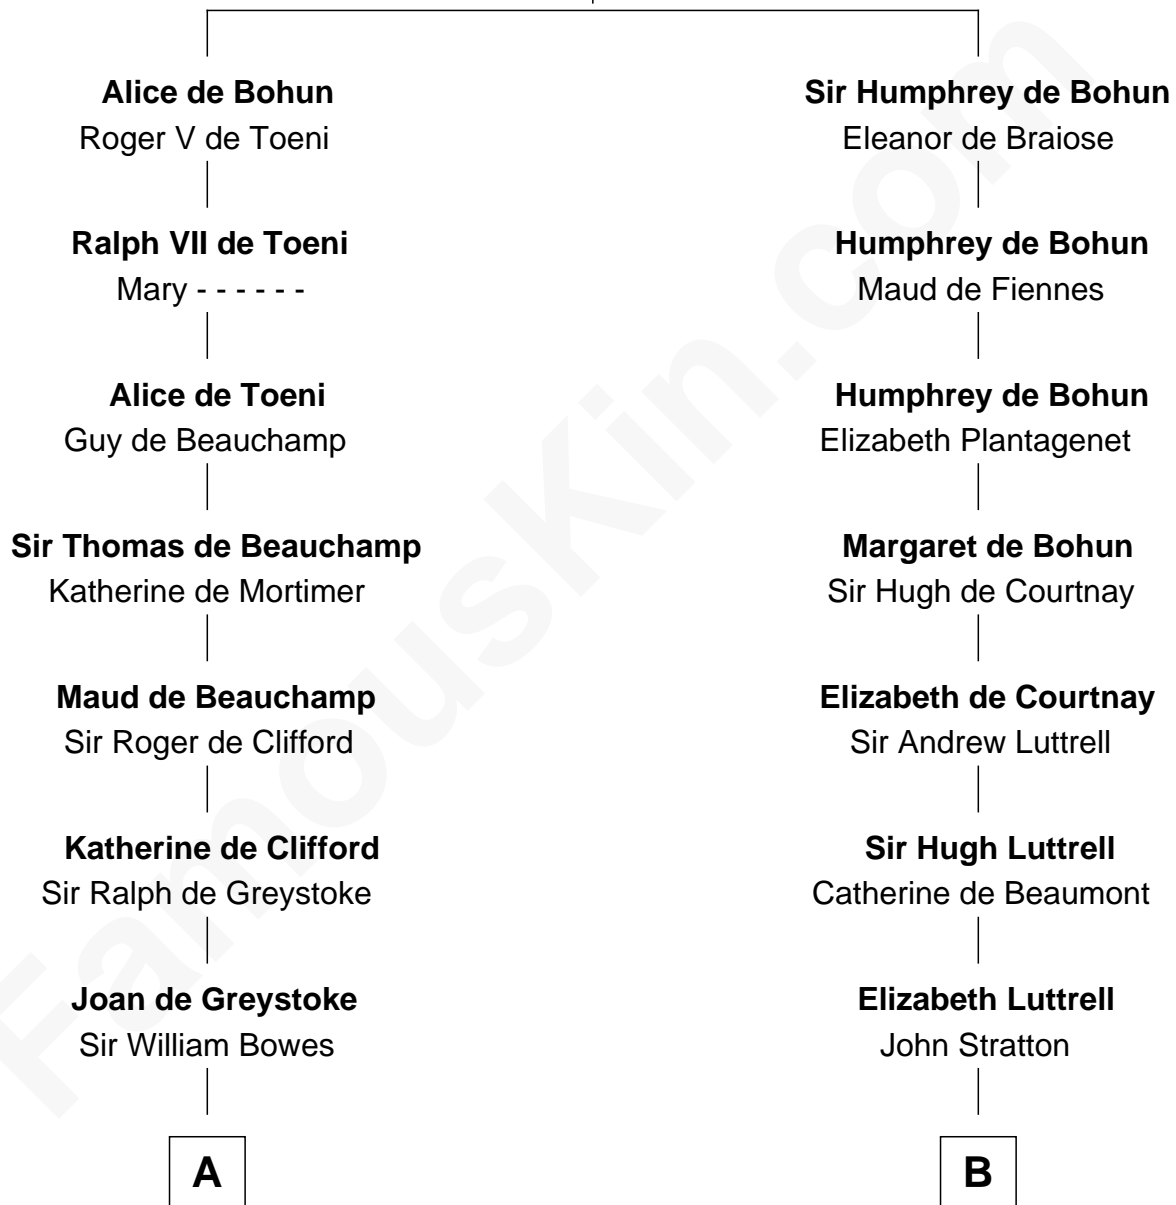

FamousKin.com Relationship Chart of

Queen Elizabeth II

Queen of the United Kingdom

16th cousin 5 times removed of

Caleb Brewster

Member of the Culper Spy Ring during the American Revolution

Sir Humphrey de Bohun

Maud of Eu

C

Thomas George Lyon-Bowes

Charlotte Grimstead

Claude Bowes-Lyon

Frances Dora Smith

Claude George Bowes-Lyon

Cecilia Nina Cavendish-Bentinck

Elizabeth Bowes-Lyon

George VI, King of the United Kingdom

Queen Elizabeth II

Queen of the United Kingdom

FamousKin.com