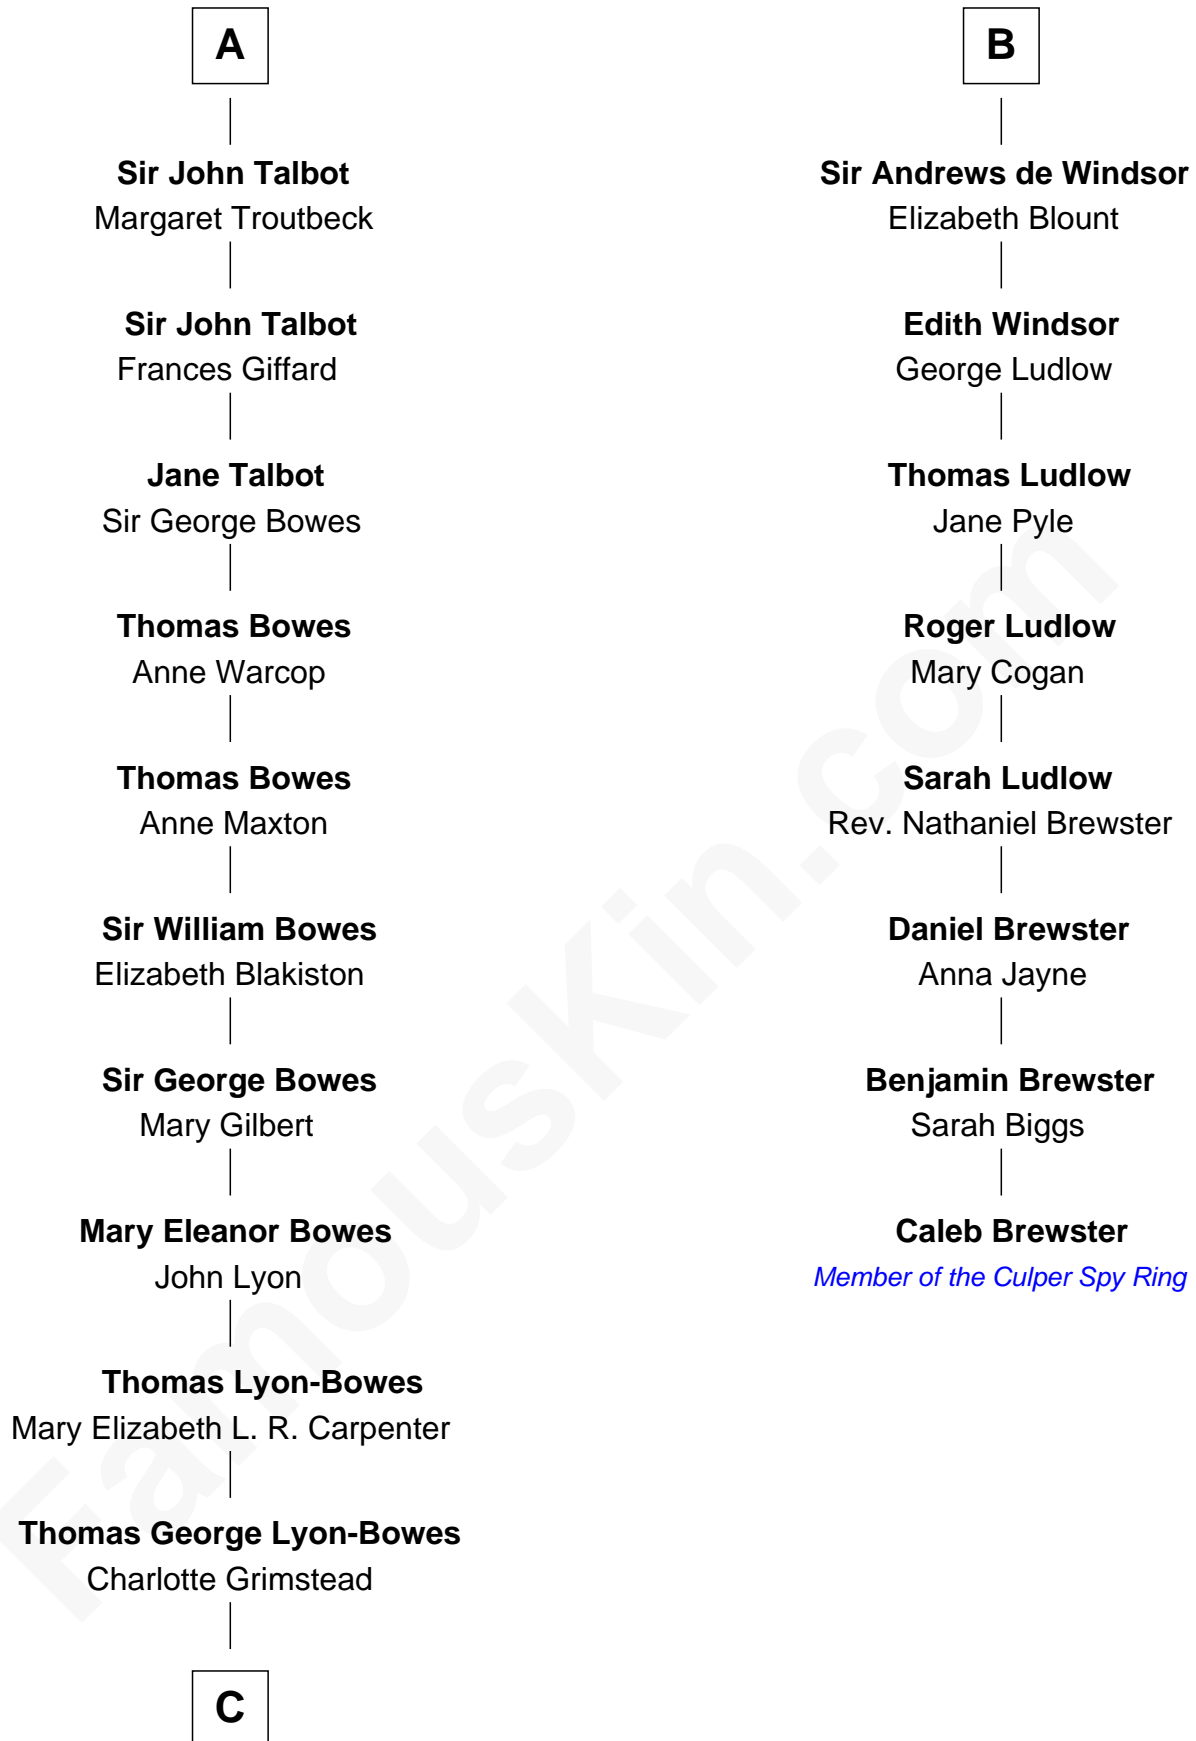

# FamousKin.com Relationship Chart of

**Queen Elizabeth II**

*Queen of the United Kingdom*

14th cousin 6 times removed of

**Caleb Brewster**

*Member of the Culper Spy Ring during the American Revolution*

**Humphrey de Bohun**

**Elizabeth Luttrell**

John Stratton

**Elizabeth Stratton**

John Andrews

**Elizabeth Andrews**

Sir Thomas de Windsor

**B**

**C**