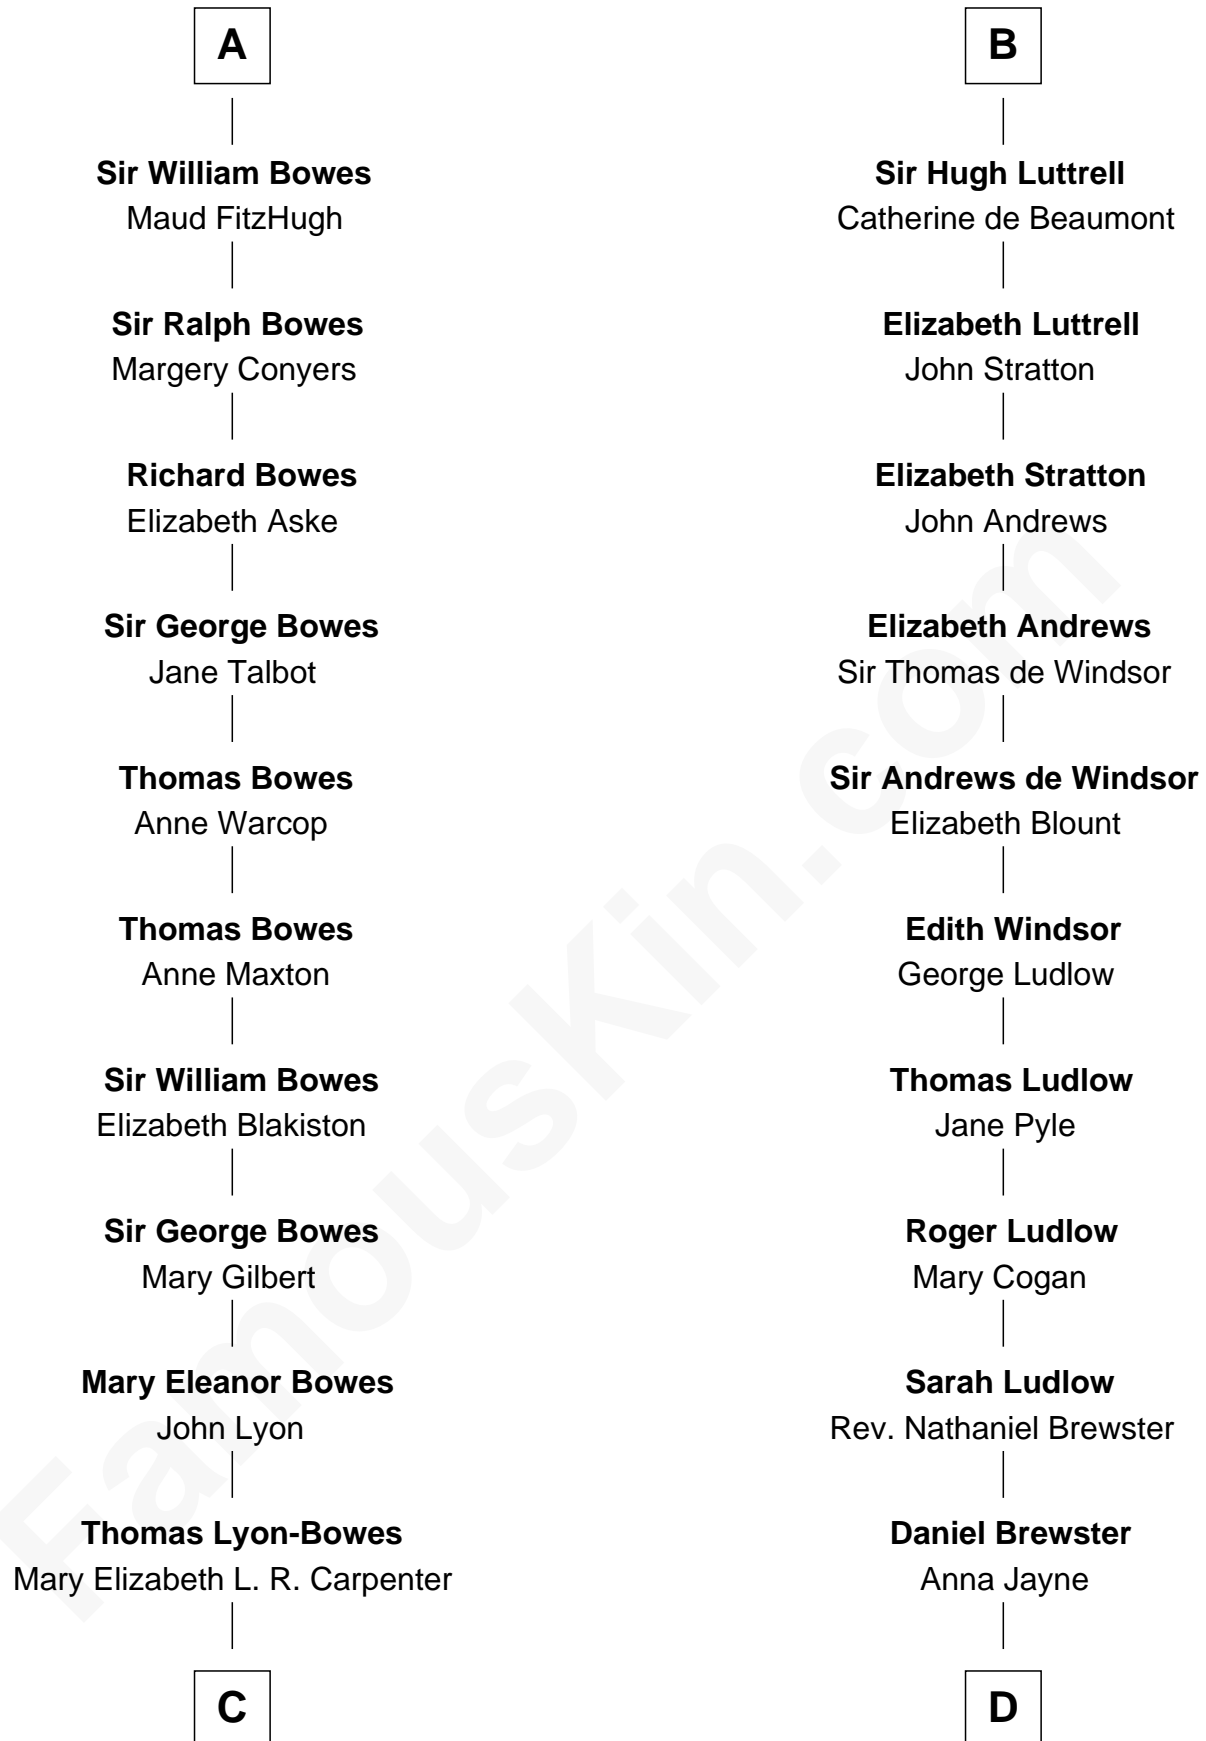

# FamousKin.com Relationship Chart of

**Queen Elizabeth II**

*Queen of the United Kingdom*

18th cousin 3 times removed of

**Caleb Brewster**

*Member of the Culper Spy Ring during the American Revolution*

**Sir Geoffrey FitzPiers**

**Humphrey de Bohun**

Maud de Fiennes

**Maud de Beauchamp**

Sir Roger de Clifford

**Humphrey de Bohun**

Elizabeth Plantagenet

**Katherine de Clifford**

Sir Ralph de Greystoke

**Margaret de Bohun**

Sir Hugh de Courtnay

**Joan de Greystoke**

Sir William Bowes

**Elizabeth de Courtnay**

Sir Andrew Luttrell

**A**

**B**

George VI, King of the United Kingdom

**Queen Elizabeth II**

*Queen of the United Kingdom*

**D**

**Benjamin Brewster**

Sarah Biggs

**Caleb Brewster**

*Member of the Culper Spy Ring*