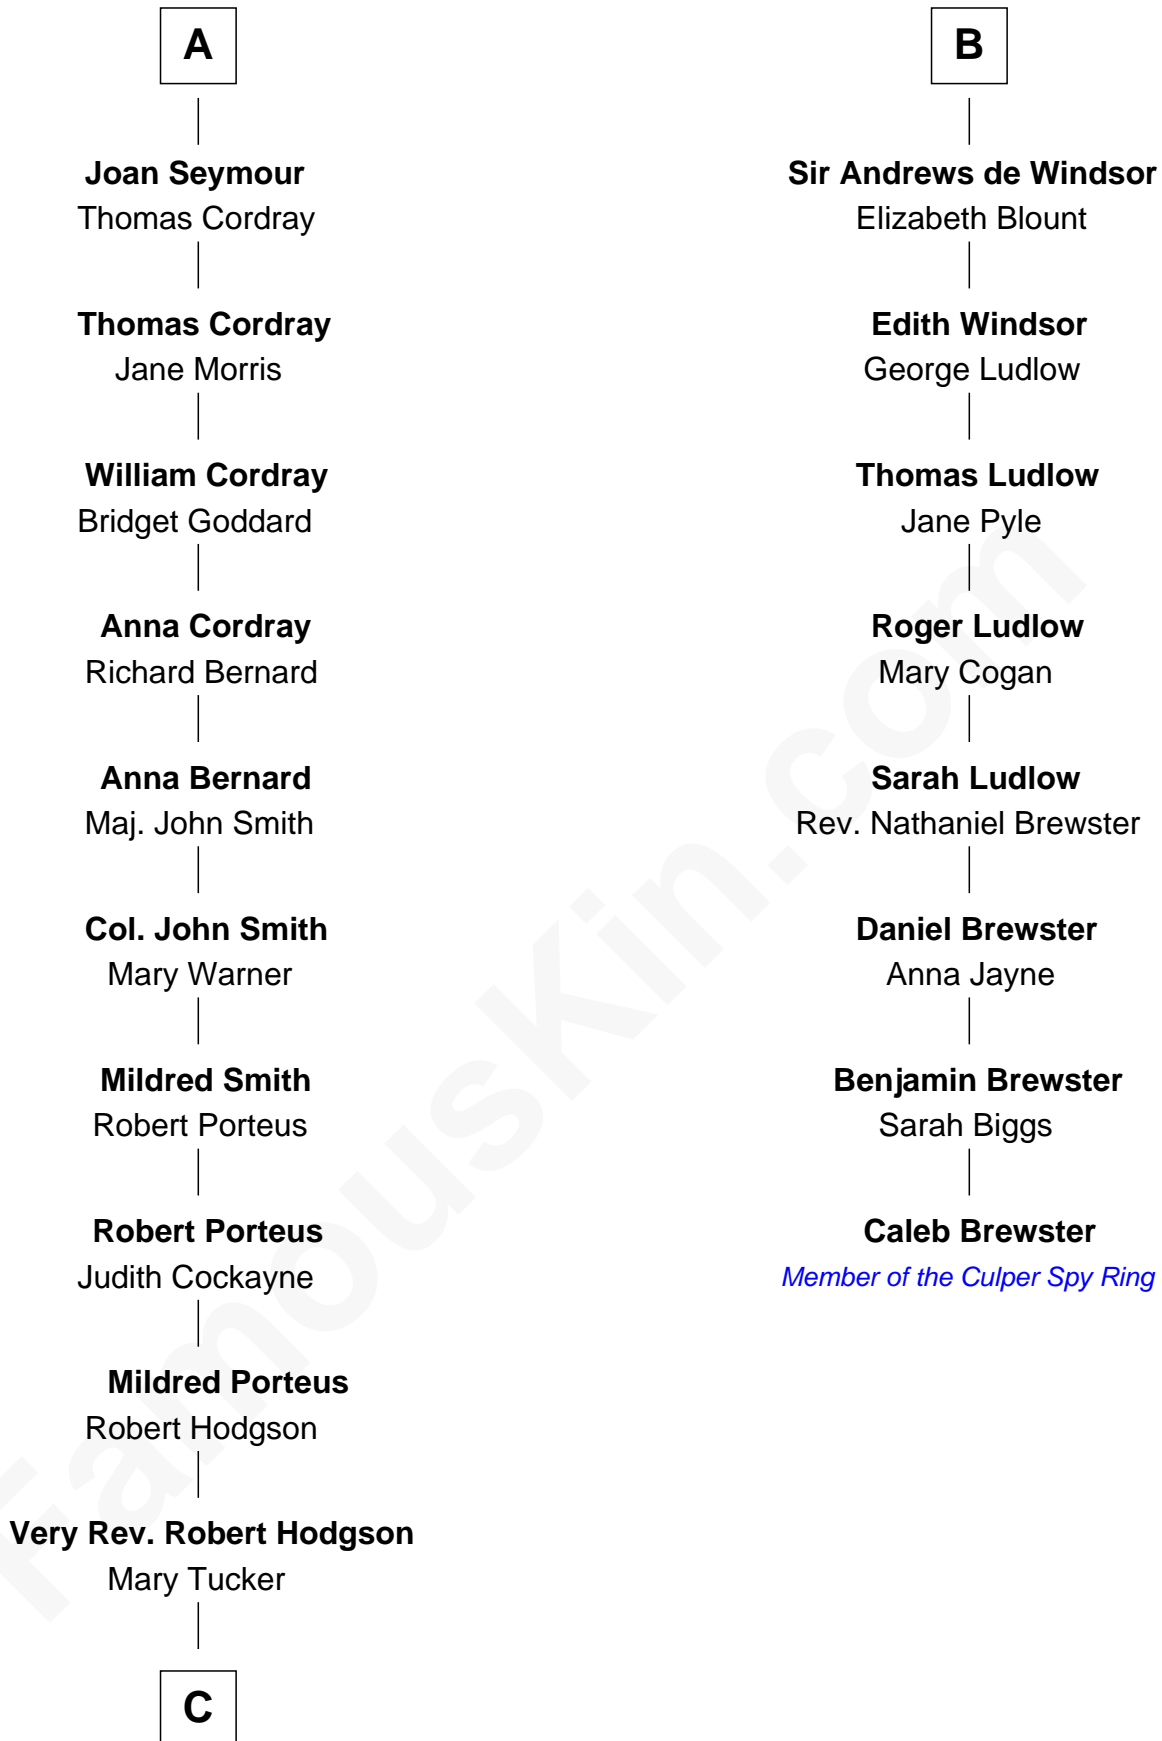

# FamousKin.com Relationship Chart of

**Queen Elizabeth II**

*Queen of the United Kingdom*

14th cousin 7 times removed of

**Caleb Brewster**

*Member of the Culper Spy Ring during the American Revolution*

**Sir Hugh de Courtenay**

**Sir Hugh de Courtenay**

Agnes de St. John

**Sir Hugh de Courtenay**

Margaret de Bohun

**Elizabeth de Courtenay**

Sir Andrew Luttrell

**Sir Hugh Luttrell**

Catherine de Beaumont

**Elizabeth Luttrell**

John Stratton

**Elizabeth Stratton**

John Andrews

**Elizabeth Andrews**

Sir Thomas de Windsor

**B**

**C**

**Henrietta Mildred Hodgson**

Oswald Smith

**Frances Dora Smith**

Claude Bowes-Lyon

**Claude George Bowes-Lyon**

Cecilia Nina Cavendish-Bentinck

**Elizabeth Bowes-Lyon**

George VI, King of the United Kingdom