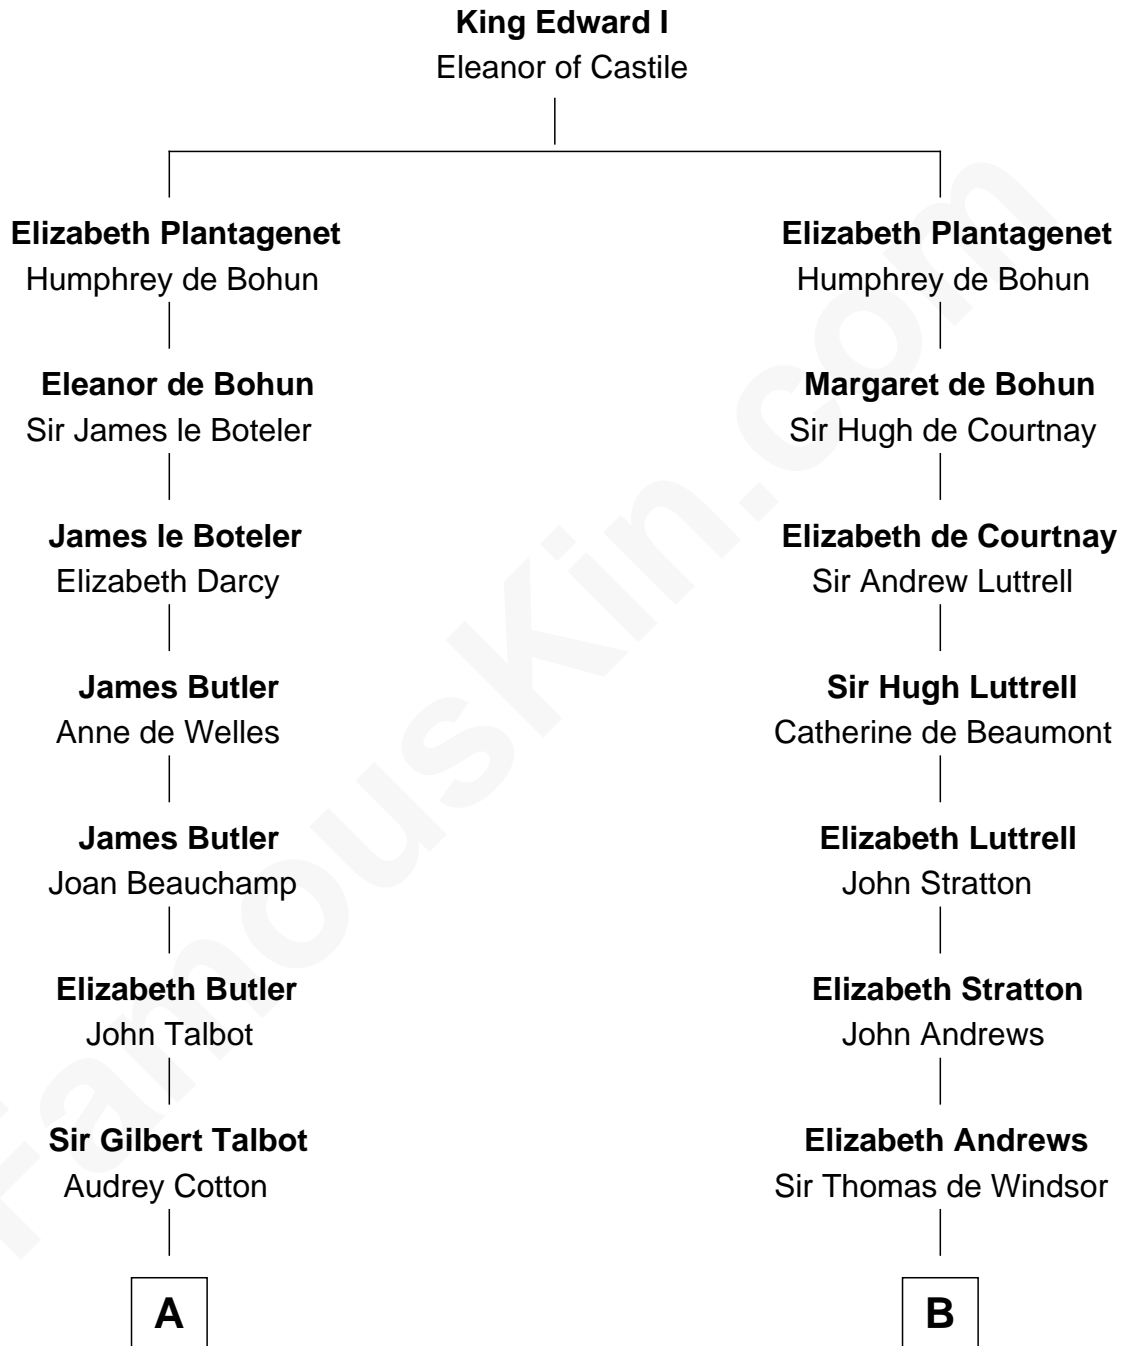

# FamousKin.com Relationship Chart of

**Queen Elizabeth II**

*Queen of the United Kingdom*

**14th cousin 6 times removed of**

**Caleb Brewster**

*Member of the Culper Spy Ring during the American Revolution*

**C**

—  
**Claude Bowes-Lyon**

Frances Dora Smith

—  
**Claude George Bowes-Lyon**

Cecilia Nina Cavendish-Bentinck

—  
**Elizabeth Bowes-Lyon**

George VI, King of the United Kingdom

—  
**Queen Elizabeth II**

*Queen of the United Kingdom*

FamousKin.com