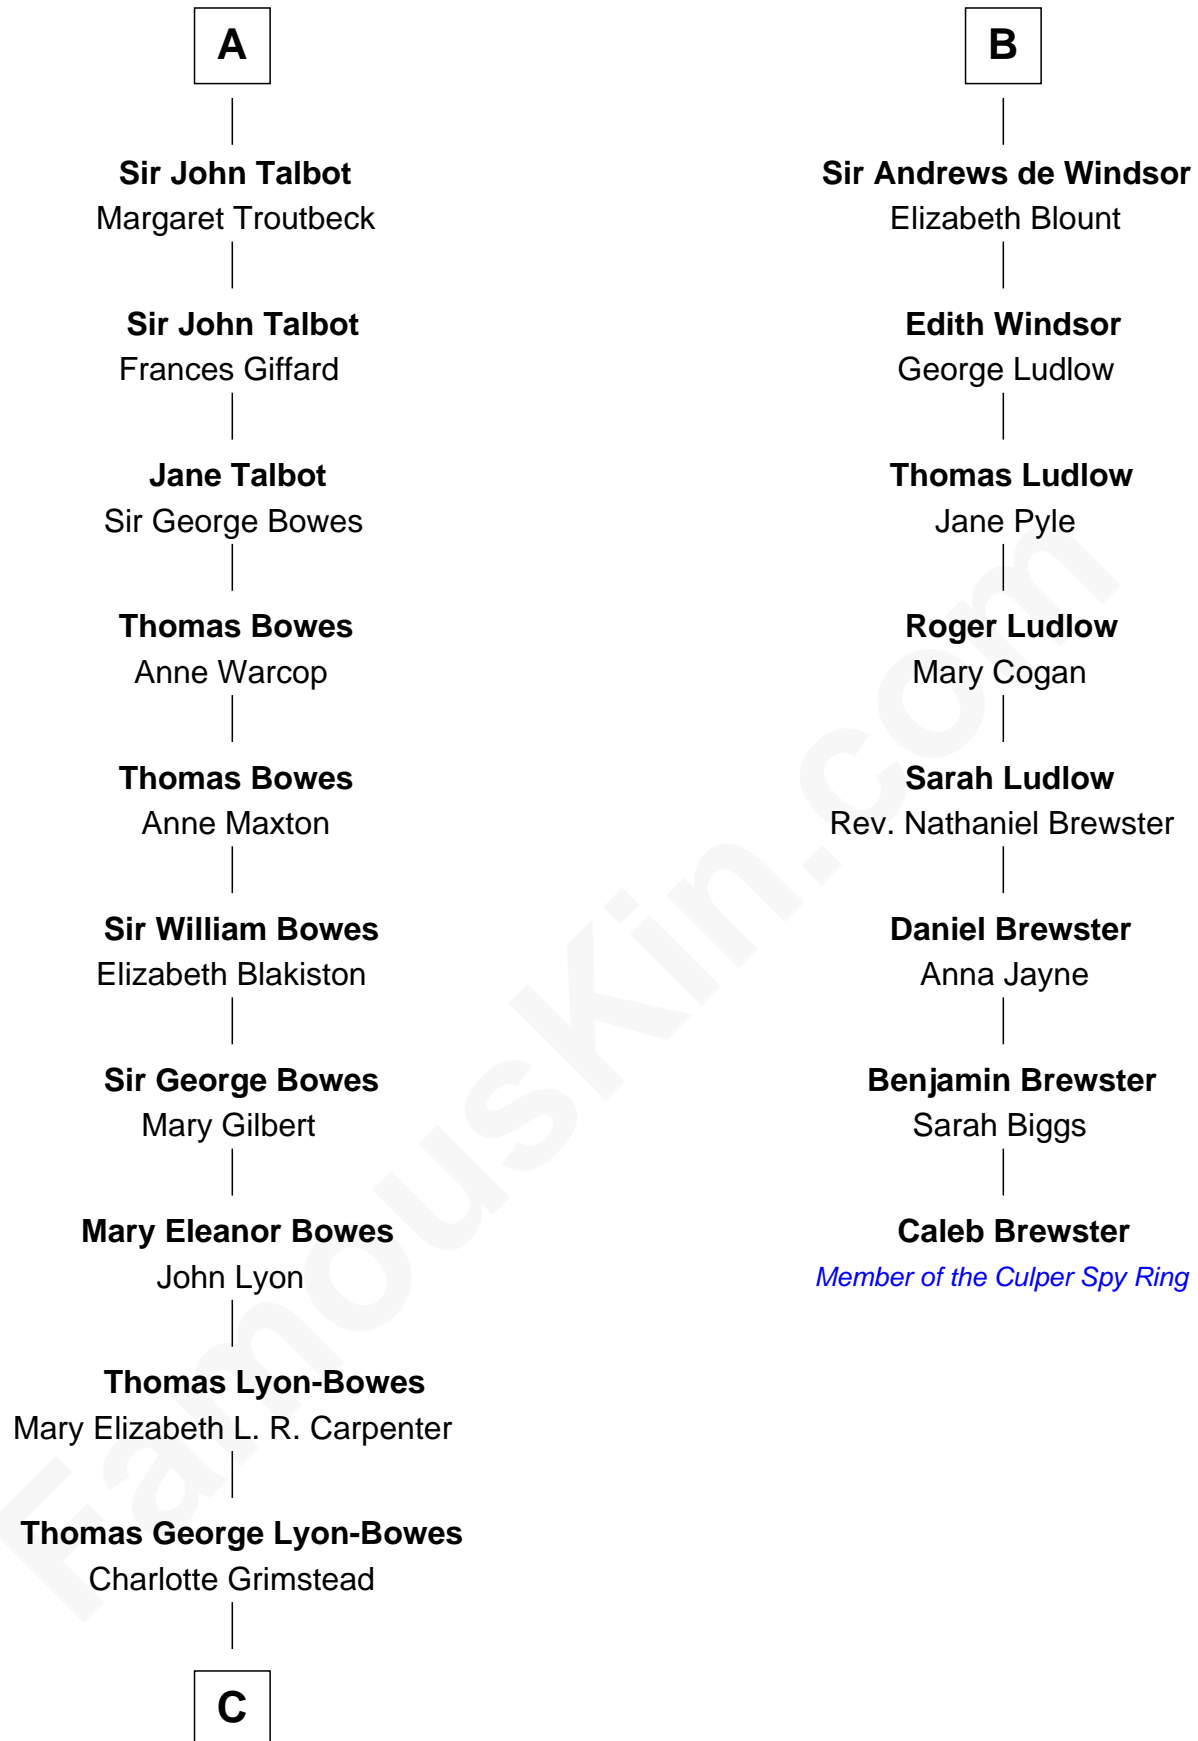

# FamousKin.com Relationship Chart of

**Queen Elizabeth II**

*Queen of the United Kingdom*

**14th cousin 6 times removed of**

**Caleb Brewster**

*Member of the Culper Spy Ring during the American Revolution*

**C**

—  
**Claude Bowes-Lyon**

Frances Dora Smith

—  
**Claude George Bowes-Lyon**

Cecilia Nina Cavendish-Bentinck

—  
**Elizabeth Bowes-Lyon**

George VI, King of the United Kingdom

—  
**Queen Elizabeth II**

*Queen of the United Kingdom*

FamousKin.com