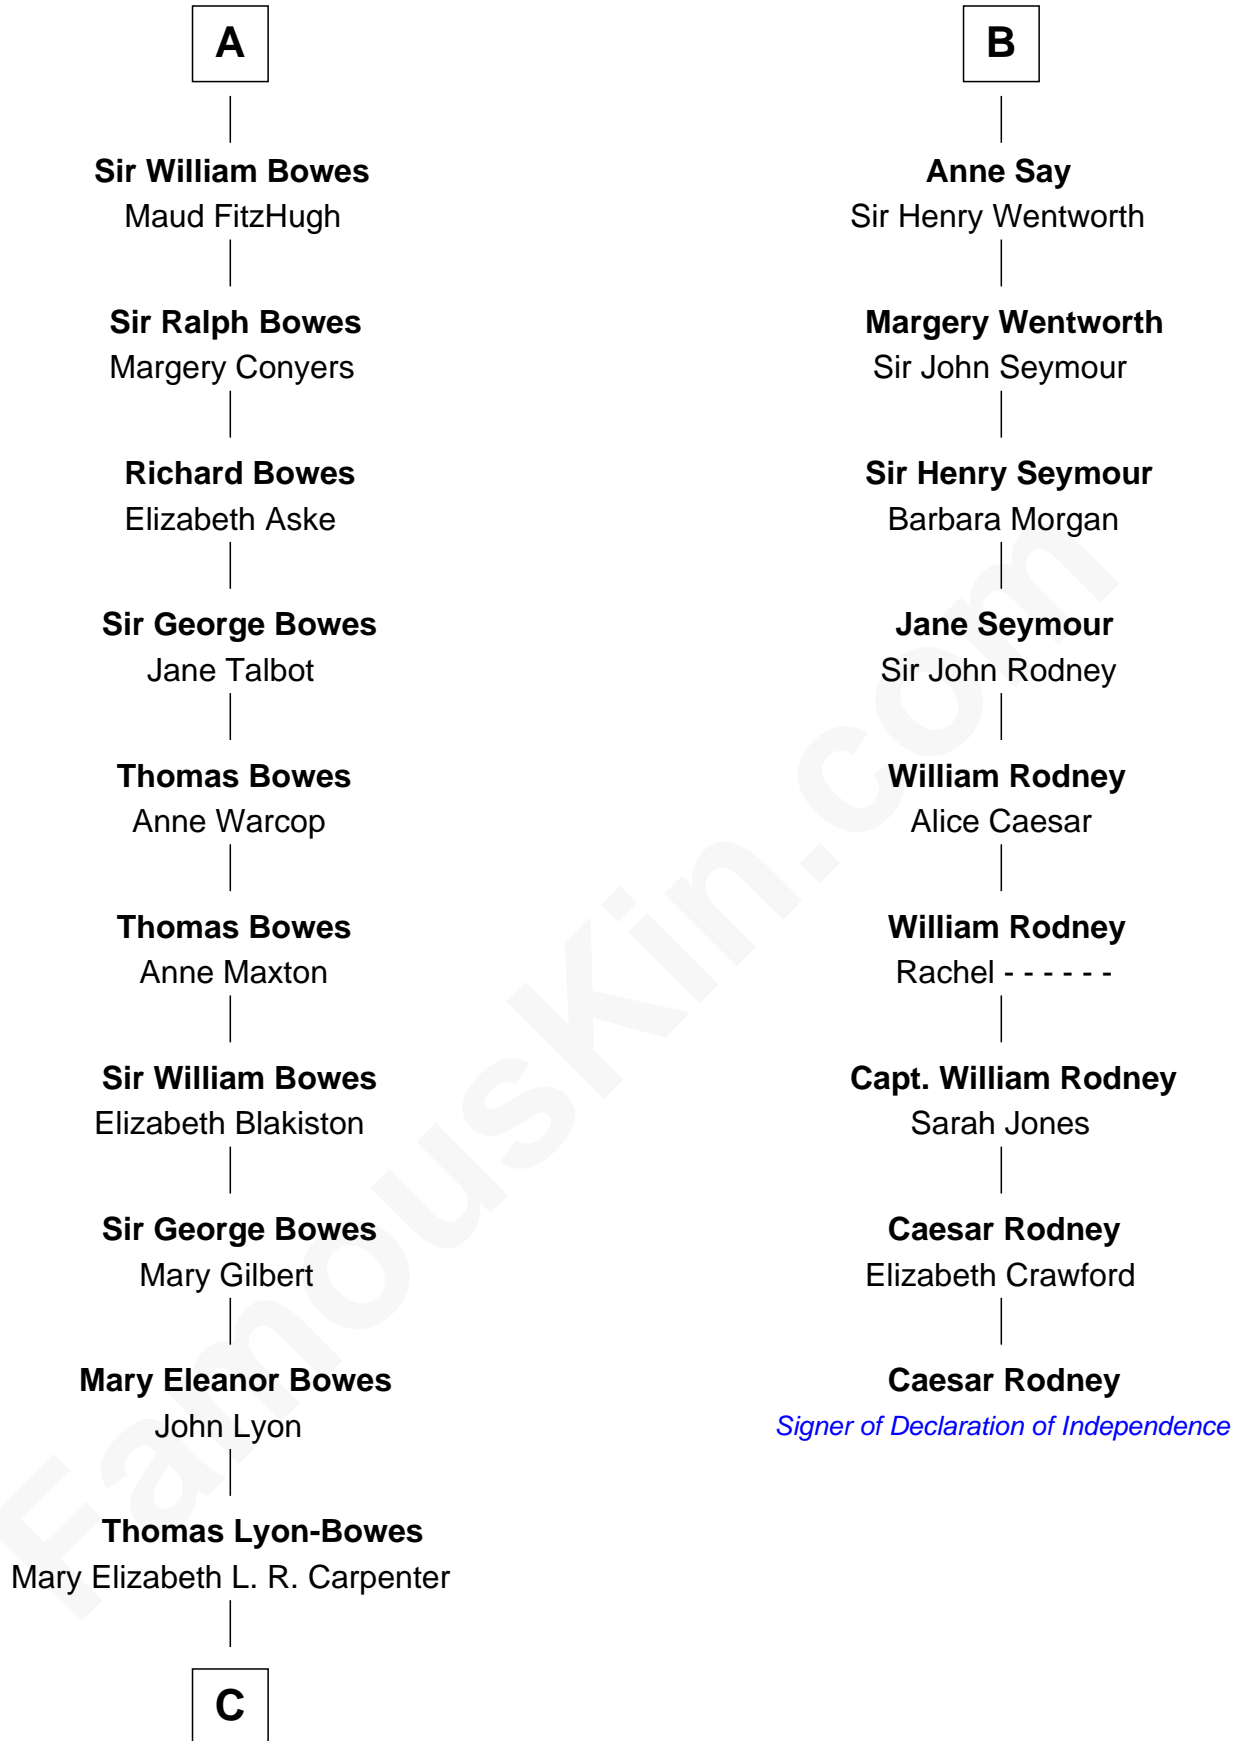

FamousKin.com

Relationship Chart of

Queen Elizabeth II

Queen of the United Kingdom

15th cousin 6 times removed of

Caesar Rodney

Signer of the Declaration of Independence

Sir Humphrey de Bohun

Maud of Eu

C

Thomas George Lyon-Bowes

Charlotte Grimstead

Claude Bowes-Lyon

Frances Dora Smith

Claude George Bowes-Lyon

Cecilia Nina Cavendish-Bentinck

Elizabeth Bowes-Lyon

George VI, King of the United Kingdom

Queen Elizabeth II

Queen of the United Kingdom

FamousKin.com