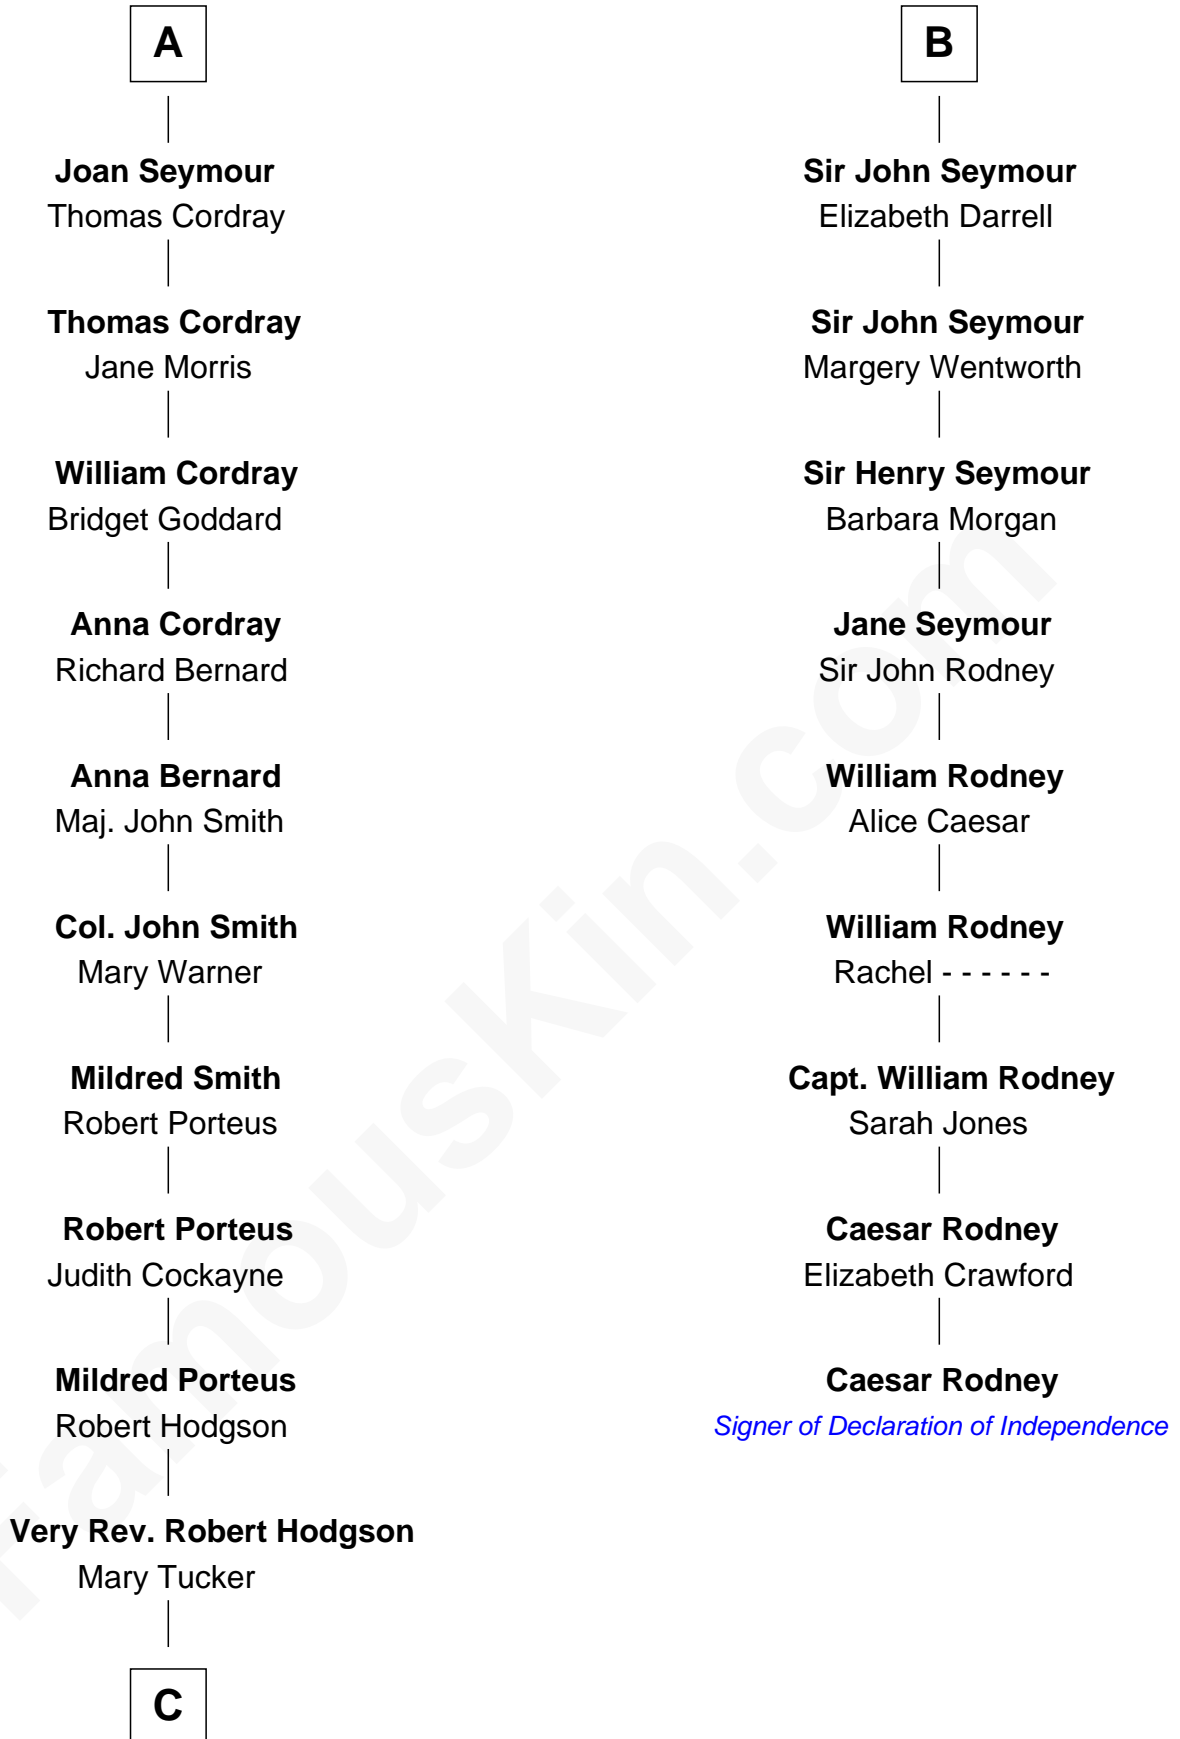

FamousKin.com

Relationship Chart of

Queen Elizabeth II

Queen of the United Kingdom

15th cousin 6 times removed of

Caesar Rodney

Signer of the Declaration of Independence

Sir Hugh de Courtenay

Eleanor le Despencer

C

Henrietta Mildred Hodgson

Oswald Smith

Frances Dora Smith

Claude Bowes-Lyon

Claude George Bowes-Lyon

Cecilia Nina Cavendish-Bentinck