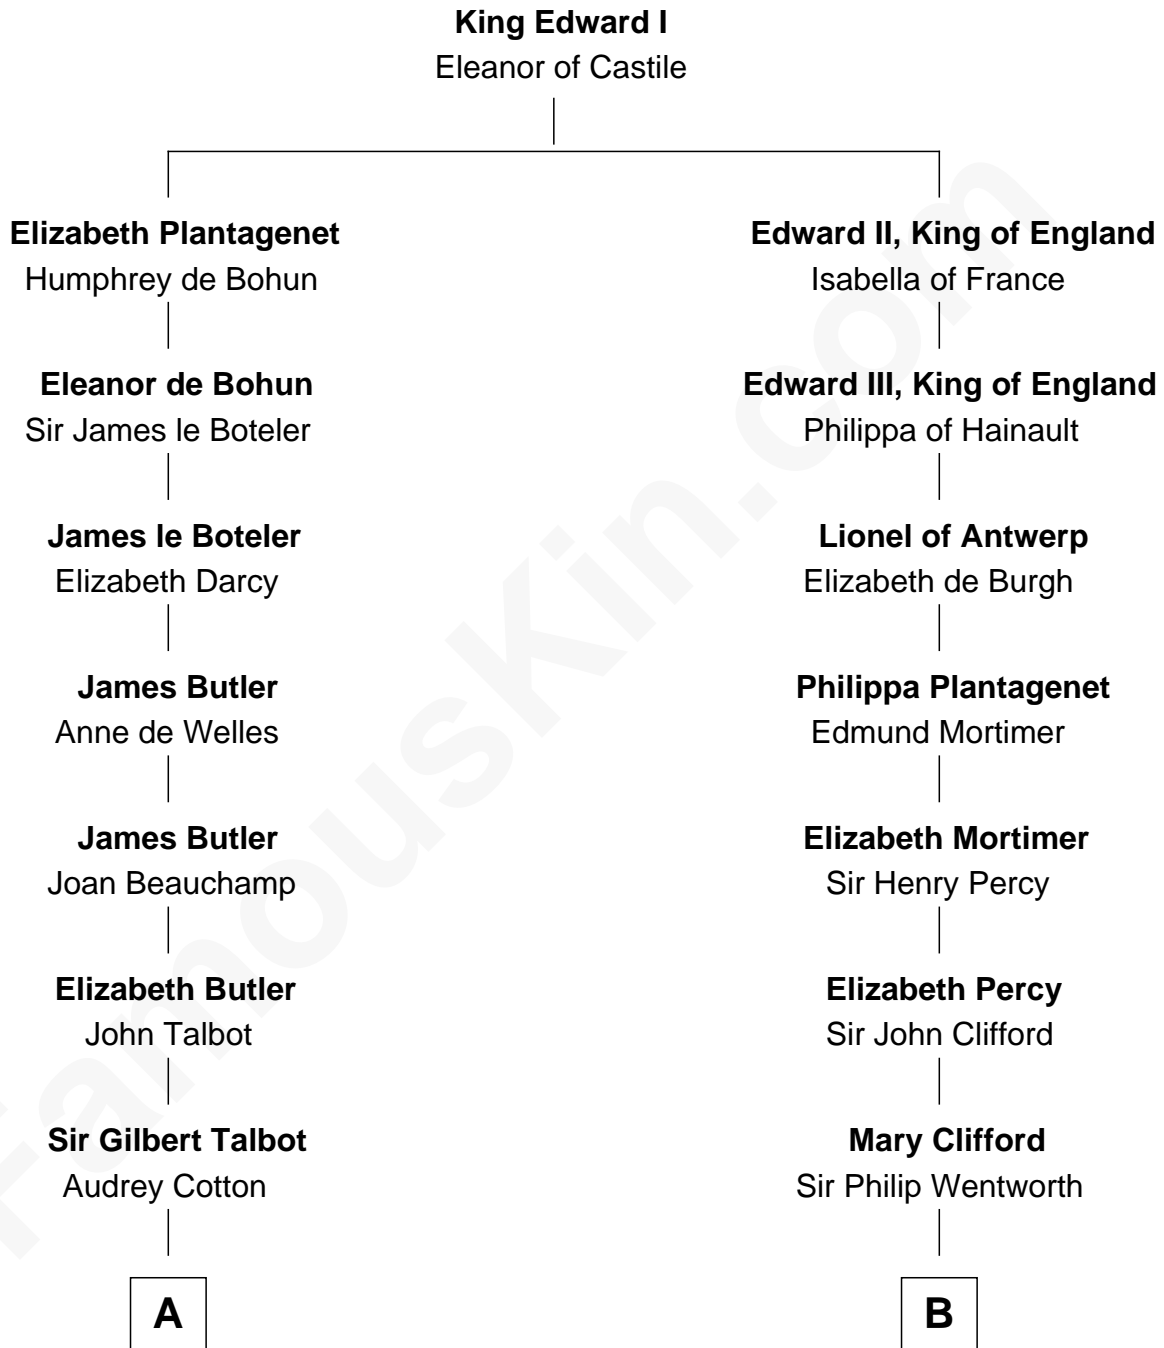

FamousKin.com

Relationship Chart of

Queen Elizabeth II

Queen of the United Kingdom

15th cousin 5 times removed of

Caesar Rodney

Signer of the Declaration of Independence

C

—
Claude Bowes-Lyon

Frances Dora Smith

—
Claude George Bowes-Lyon

Cecilia Nina Cavendish-Bentinck

—
Elizabeth Bowes-Lyon

George VI, King of the United Kingdom

—
Queen Elizabeth II

Queen of the United Kingdom