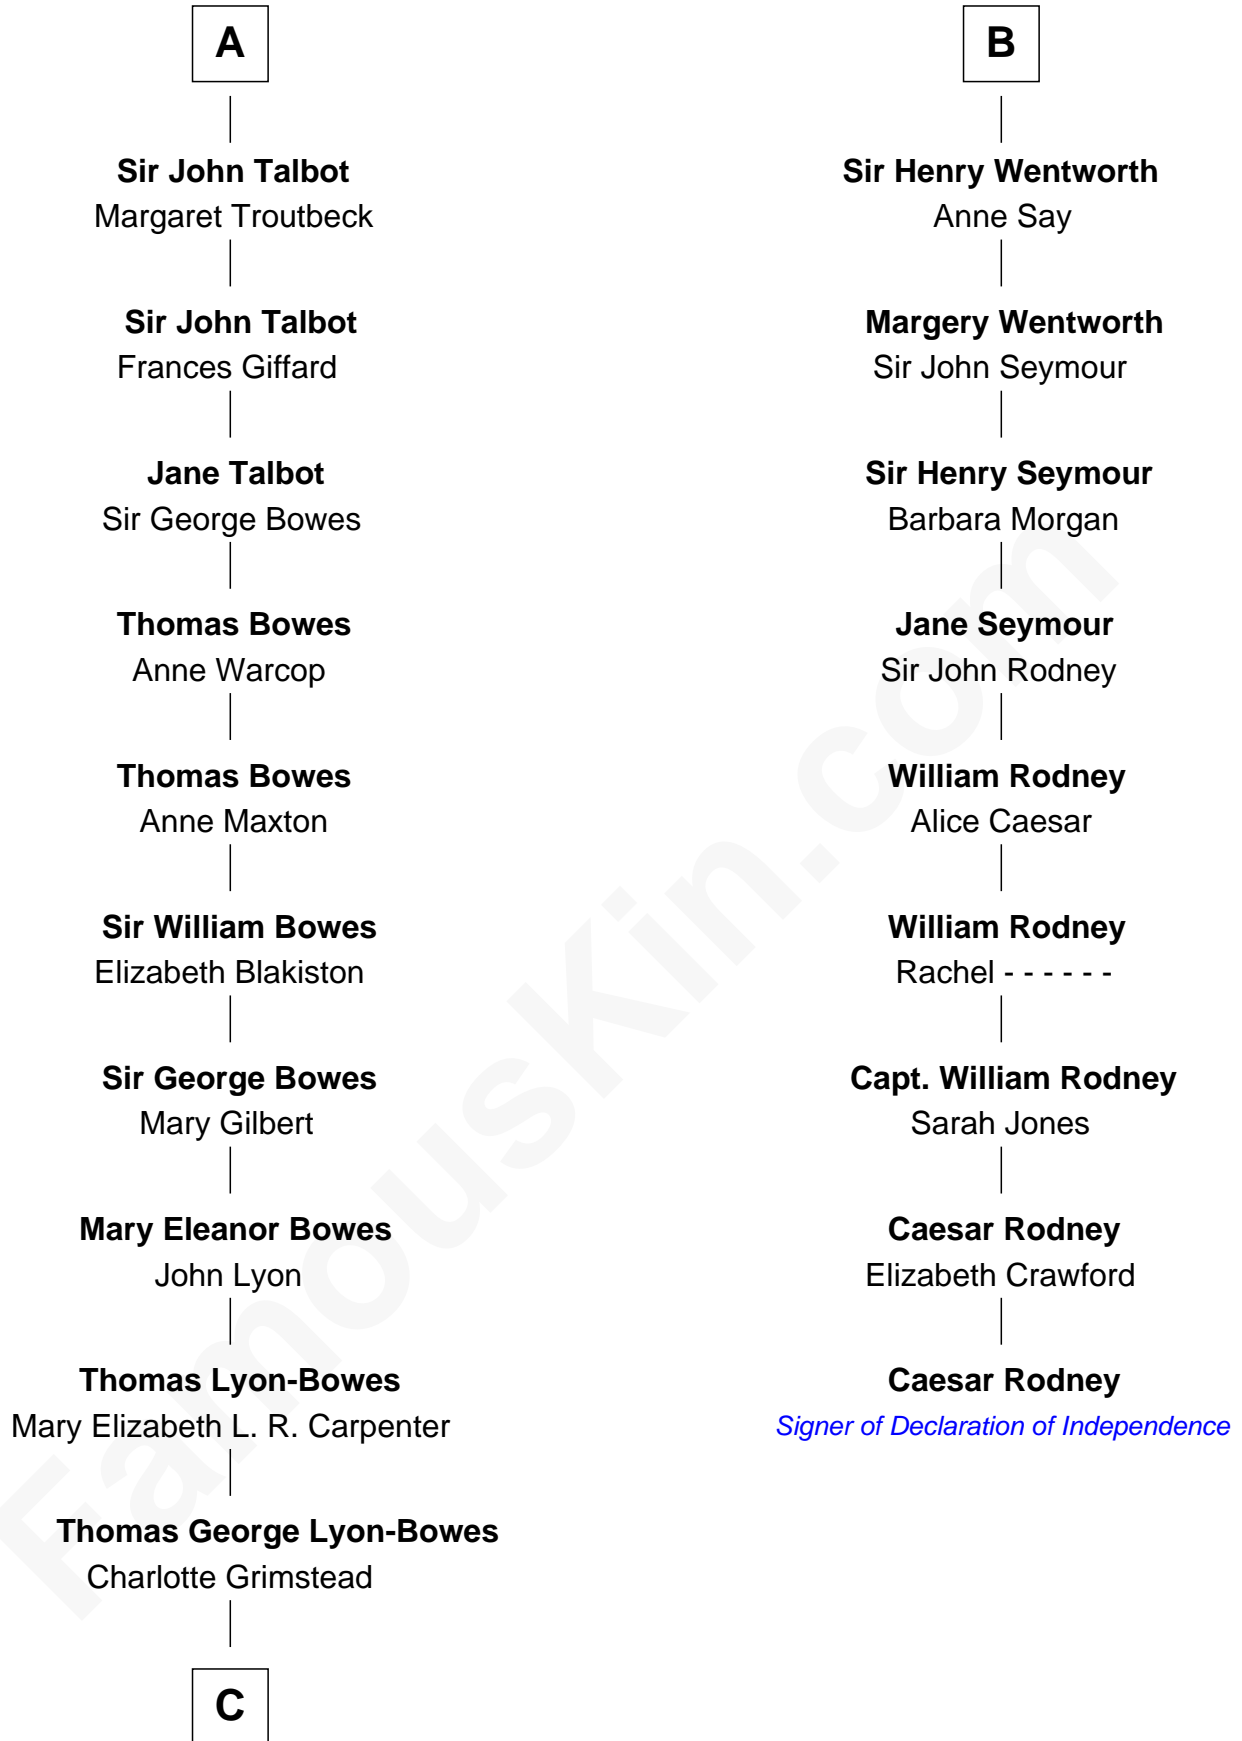

## Relationship Chart of

### Queen Elizabeth II

*Queen of the United Kingdom*

15th cousin 5 times removed of

**Caesar Rodney**

*Signer of the Declaration of Independence*

**Sir Robert de Ros**

Isabel de Aubeney

**C**

—  
**Claude Bowes-Lyon**

Frances Dora Smith

—  
**Claude George Bowes-Lyon**

Cecilia Nina Cavendish-Bentinck

—  
**Elizabeth Bowes-Lyon**

George VI, King of the United Kingdom

—  
**Queen Elizabeth II**

*Queen of the United Kingdom*