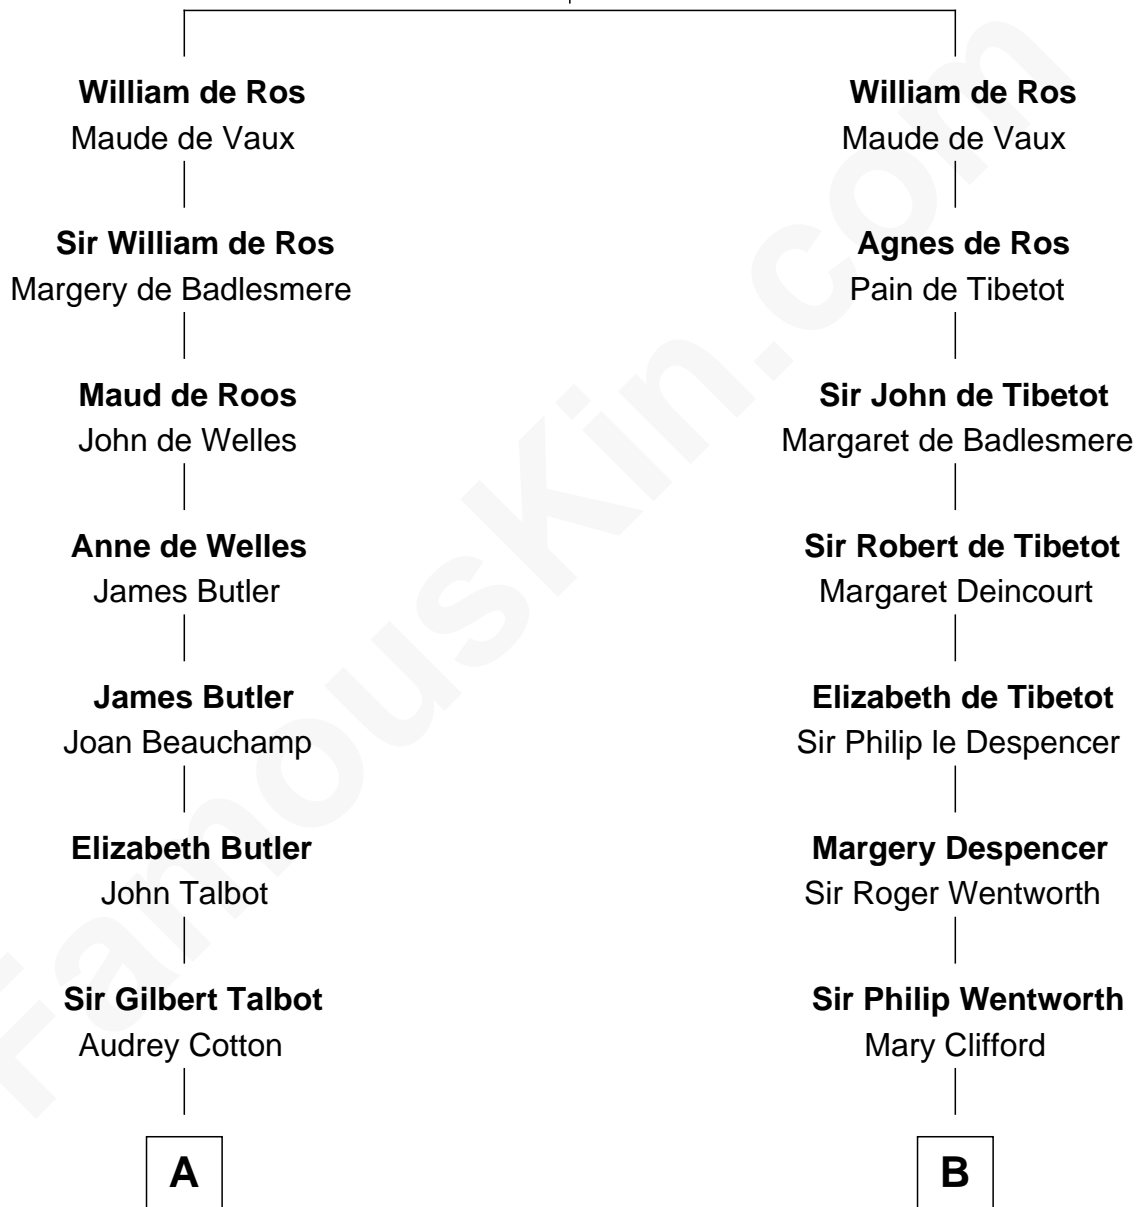

## Relationship Chart of

### Queen Elizabeth II

*Queen of the United Kingdom*

15th cousin 5 times removed of

**Caesar Rodney**

*Signer of the Declaration of Independence*

**Sir Robert de Ros**

Isabel de Aubeney

**C**

—  
**Claude Bowes-Lyon**

Frances Dora Smith

—  
**Claude George Bowes-Lyon**

Cecilia Nina Cavendish-Bentinck

—  
**Elizabeth Bowes-Lyon**

George VI, King of the United Kingdom

—  
**Queen Elizabeth II**

*Queen of the United Kingdom*