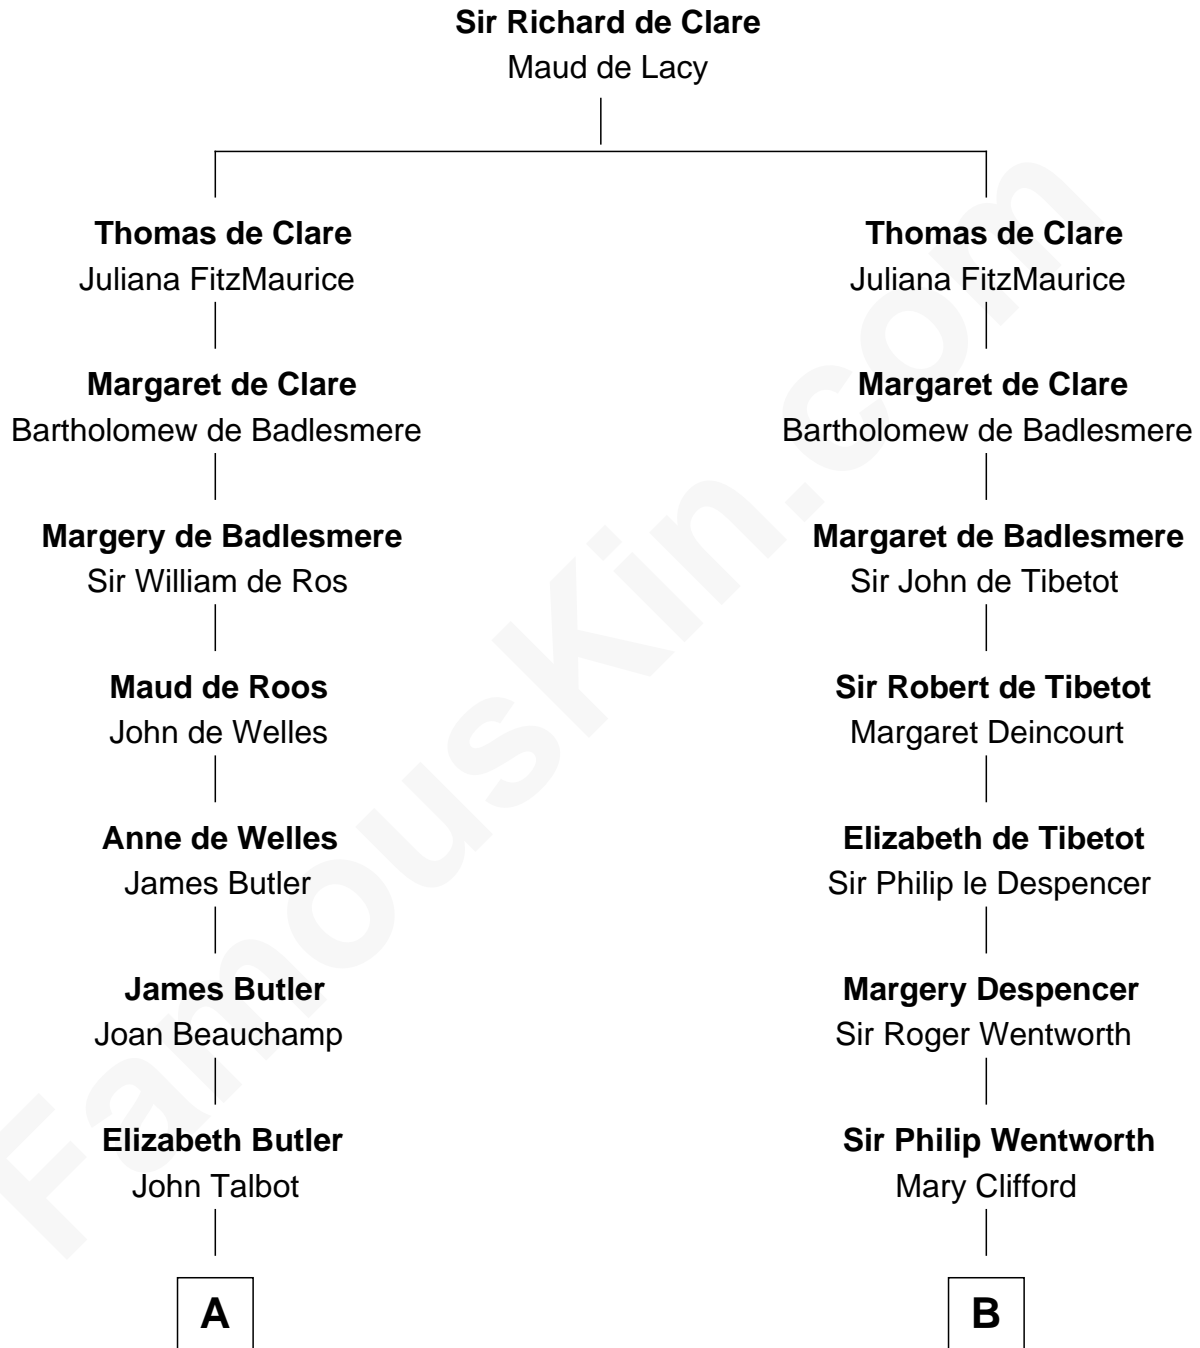

FamousKin.com

Relationship Chart of

Queen Elizabeth II

Queen of the United Kingdom

15th cousin 6 times removed of

Caesar Rodney

Signer of the Declaration of Independence

C

Thomas George Lyon-Bowes

Charlotte Grimstead

Claude Bowes-Lyon

Frances Dora Smith

Claude George Bowes-Lyon

Cecilia Nina Cavendish-Bentinck

Elizabeth Bowes-Lyon

George VI, King of the United Kingdom

Queen Elizabeth II

Queen of the United Kingdom

FamousKin.com