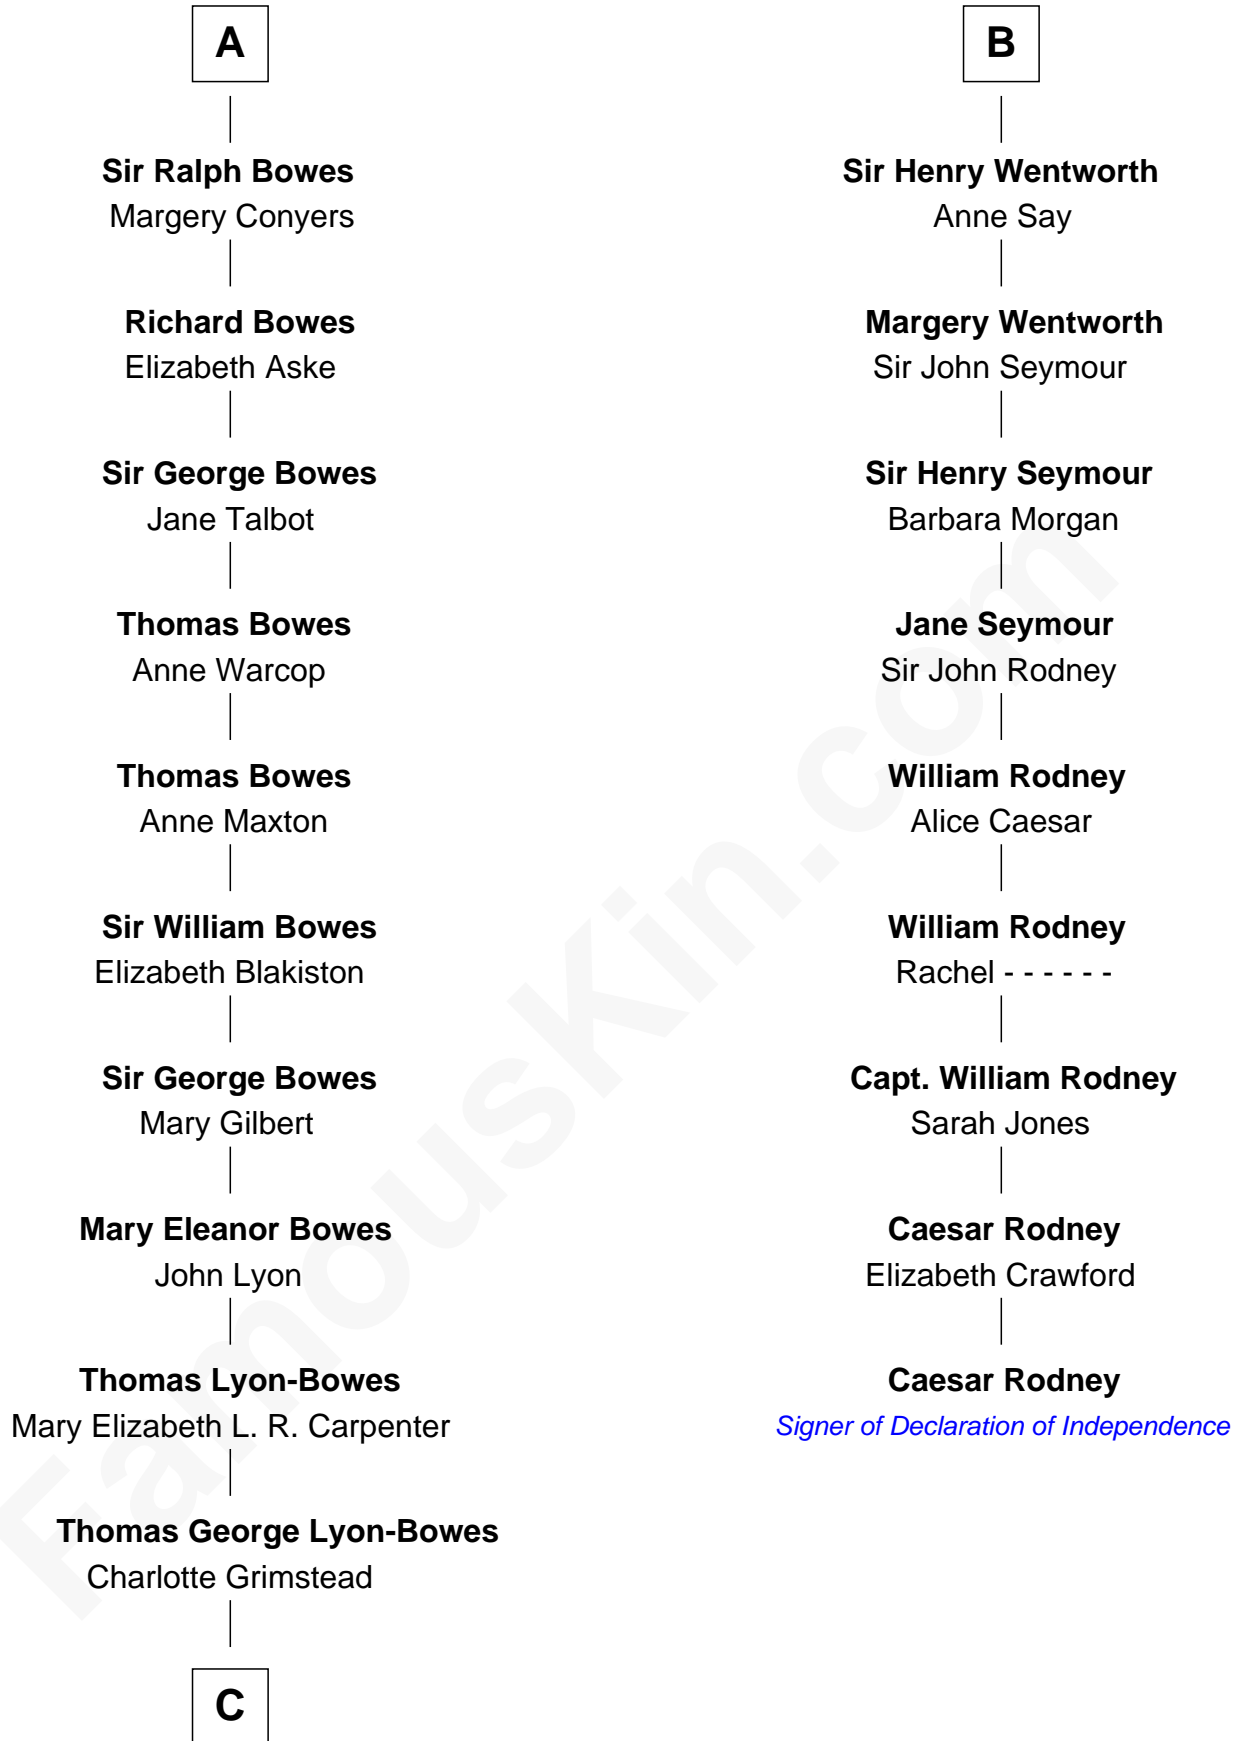

## Relationship Chart of

### Queen Elizabeth II

*Queen of the United Kingdom*

15th cousin 5 times removed of

**Caesar Rodney**

*Signer of the Declaration of Independence*

**C**

—  
**Claude Bowes-Lyon**

Frances Dora Smith

—  
**Claude George Bowes-Lyon**

Cecilia Nina Cavendish-Bentinck

—  
**Elizabeth Bowes-Lyon**

George VI, King of the United Kingdom

—  
**Queen Elizabeth II**

*Queen of the United Kingdom*

FamousKin.com