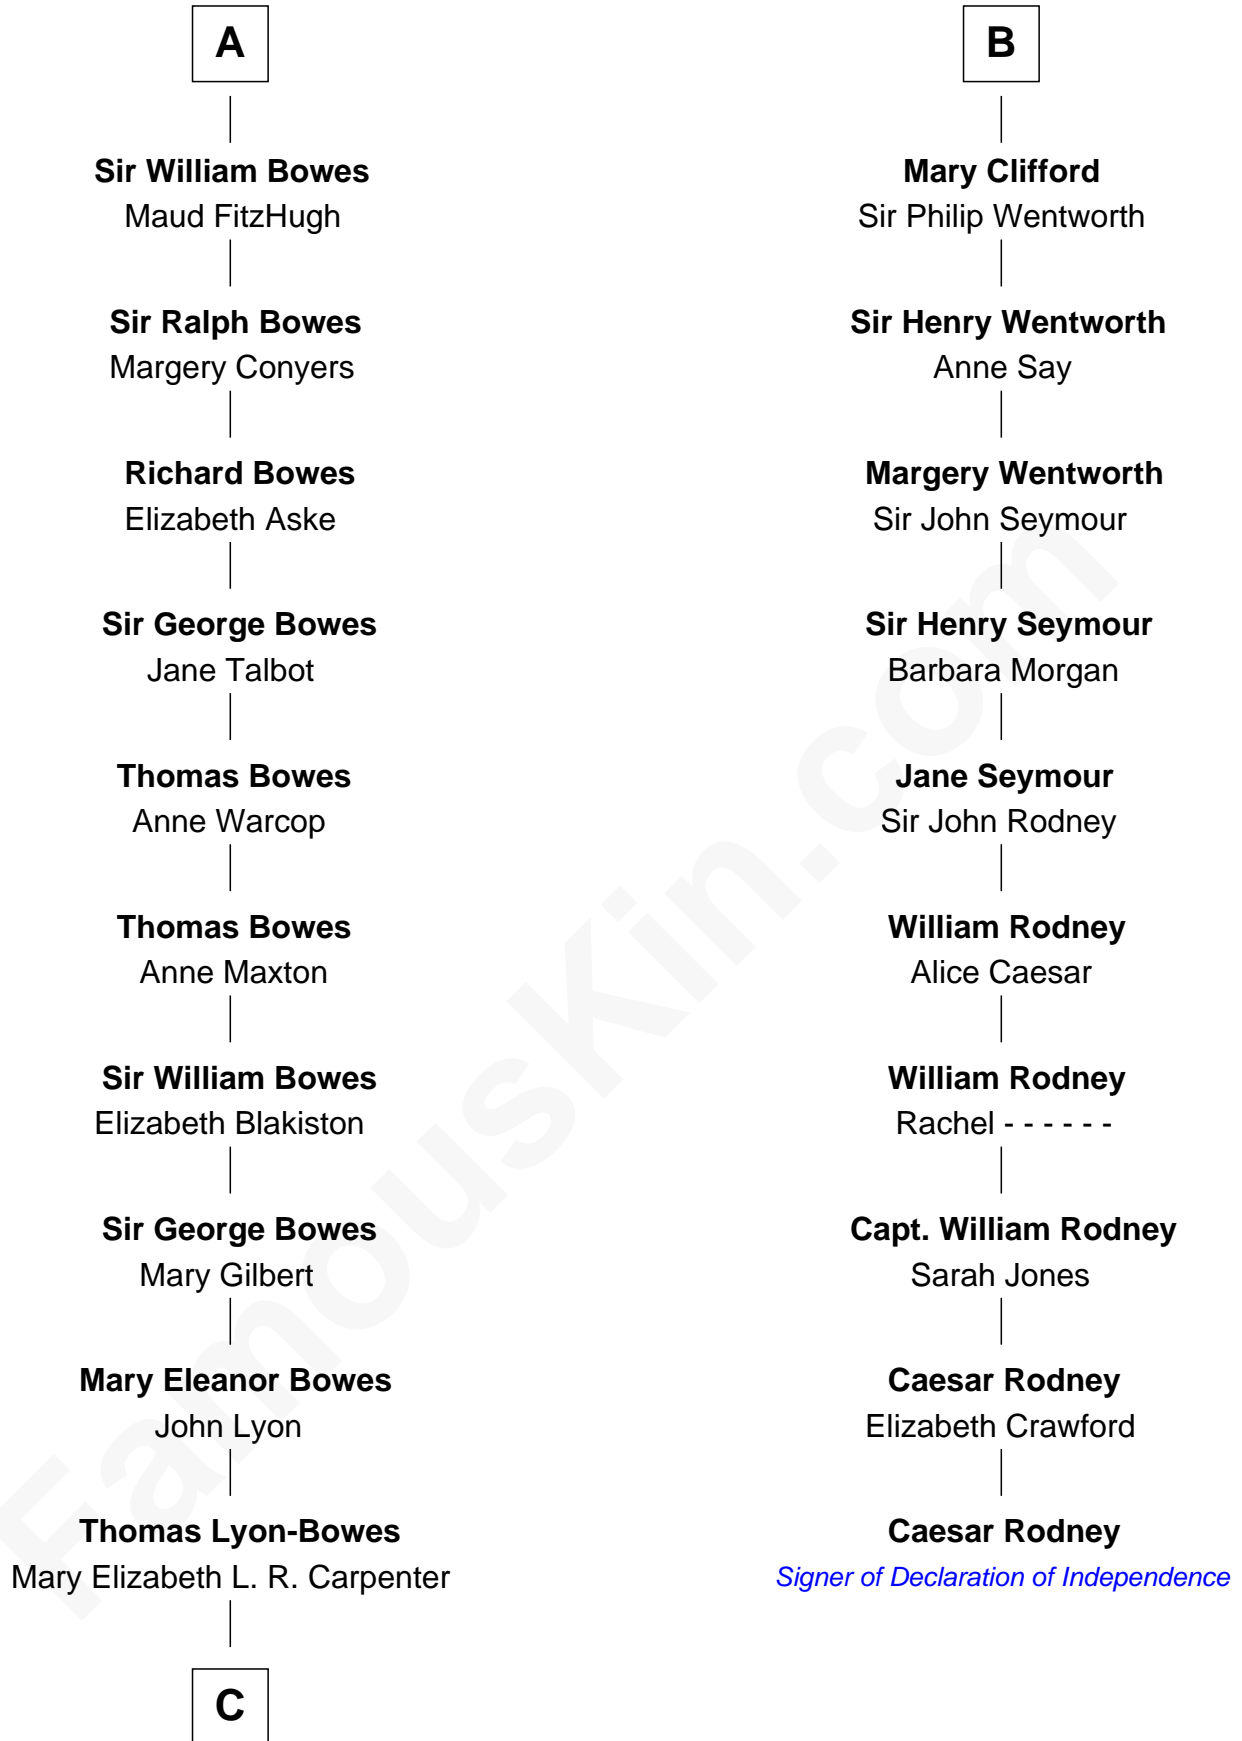

FamousKin.com

Relationship Chart of

Queen Elizabeth II

Queen of the United Kingdom

16th cousin 5 times removed of

Caesar Rodney

Signer of the Declaration of Independence

C

Thomas George Lyon-Bowes

Charlotte Grimstead

Claude Bowes-Lyon

Frances Dora Smith

Claude George Bowes-Lyon

Cecilia Nina Cavendish-Bentinck

Elizabeth Bowes-Lyon

George VI, King of the United Kingdom