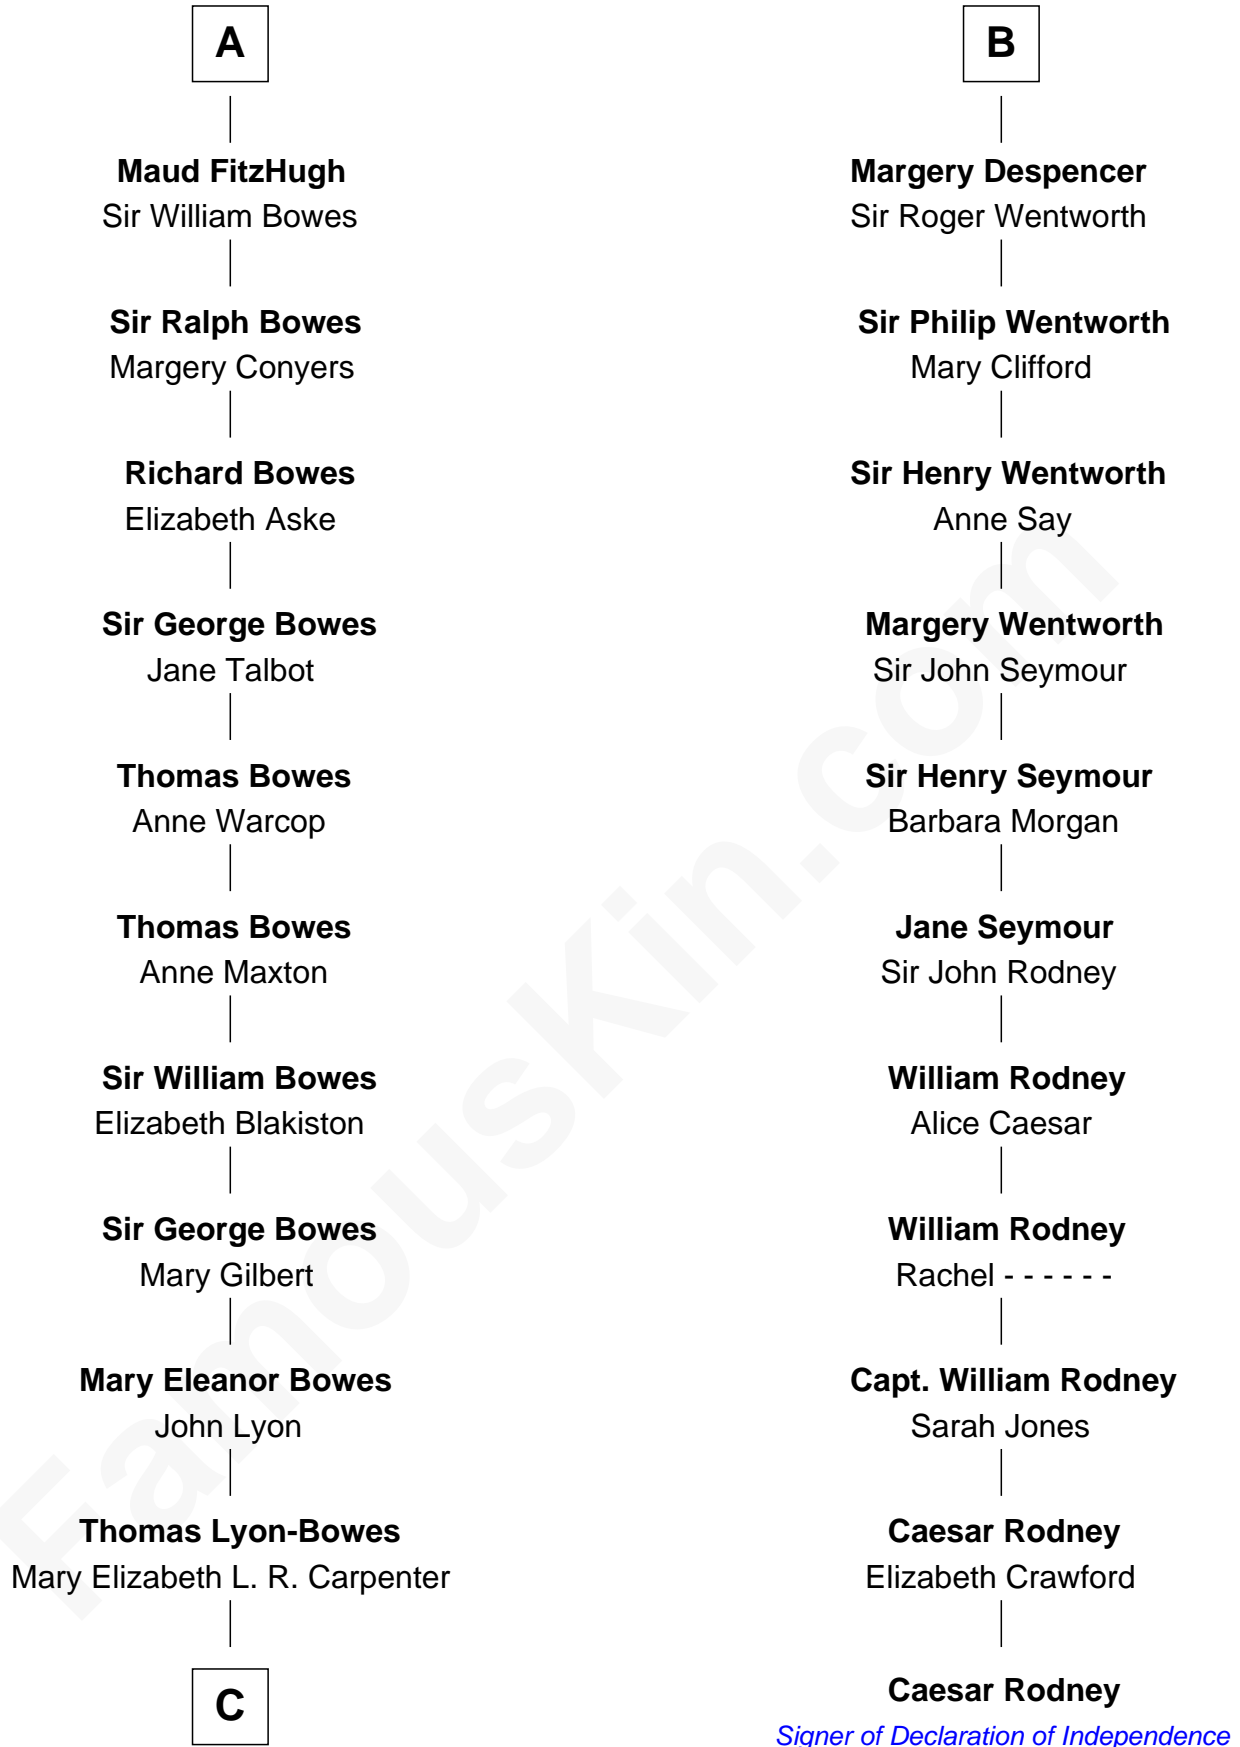

FamousKin.com

Relationship Chart of

Queen Elizabeth II

Queen of the United Kingdom

17th cousin 4 times removed of

Caesar Rodney

Signer of the Declaration of Independence

C

Thomas George Lyon-Bowes

Charlotte Grimstead

Claude Bowes-Lyon

Frances Dora Smith

Claude George Bowes-Lyon

Cecilia Nina Cavendish-Bentinck

Elizabeth Bowes-Lyon

George VI, King of the United Kingdom