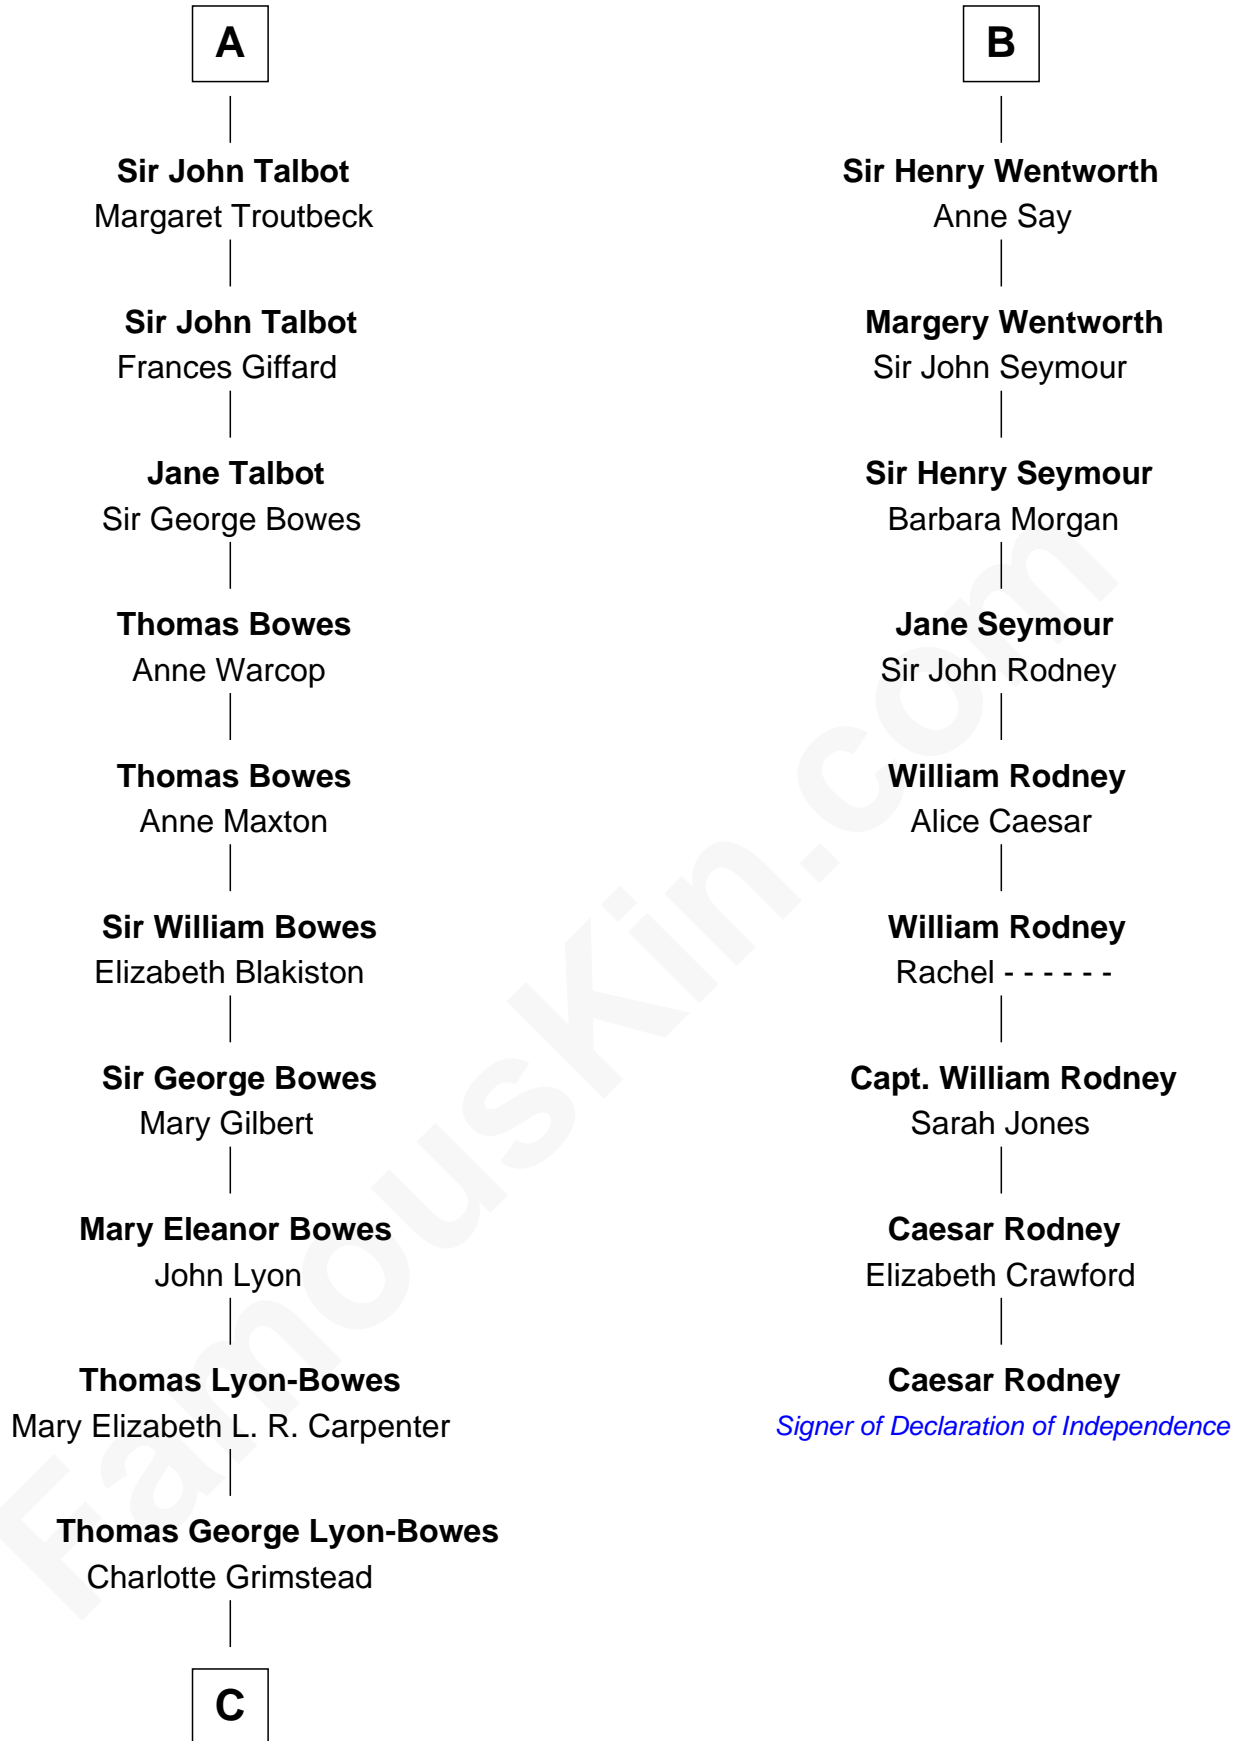

## Relationship Chart of

### Queen Elizabeth II

*Queen of the United Kingdom*

15th cousin 5 times removed of

### Caesar Rodney

*Signer of the Declaration of Independence*

**John de Vaux**

-----

**C**

—  
**Claude Bowes-Lyon**

Frances Dora Smith

—  
**Claude George Bowes-Lyon**

Cecilia Nina Cavendish-Bentinck

—  
**Elizabeth Bowes-Lyon**

George VI, King of the United Kingdom

—  
**Queen Elizabeth II**

*Queen of the United Kingdom*

FamousKin.com