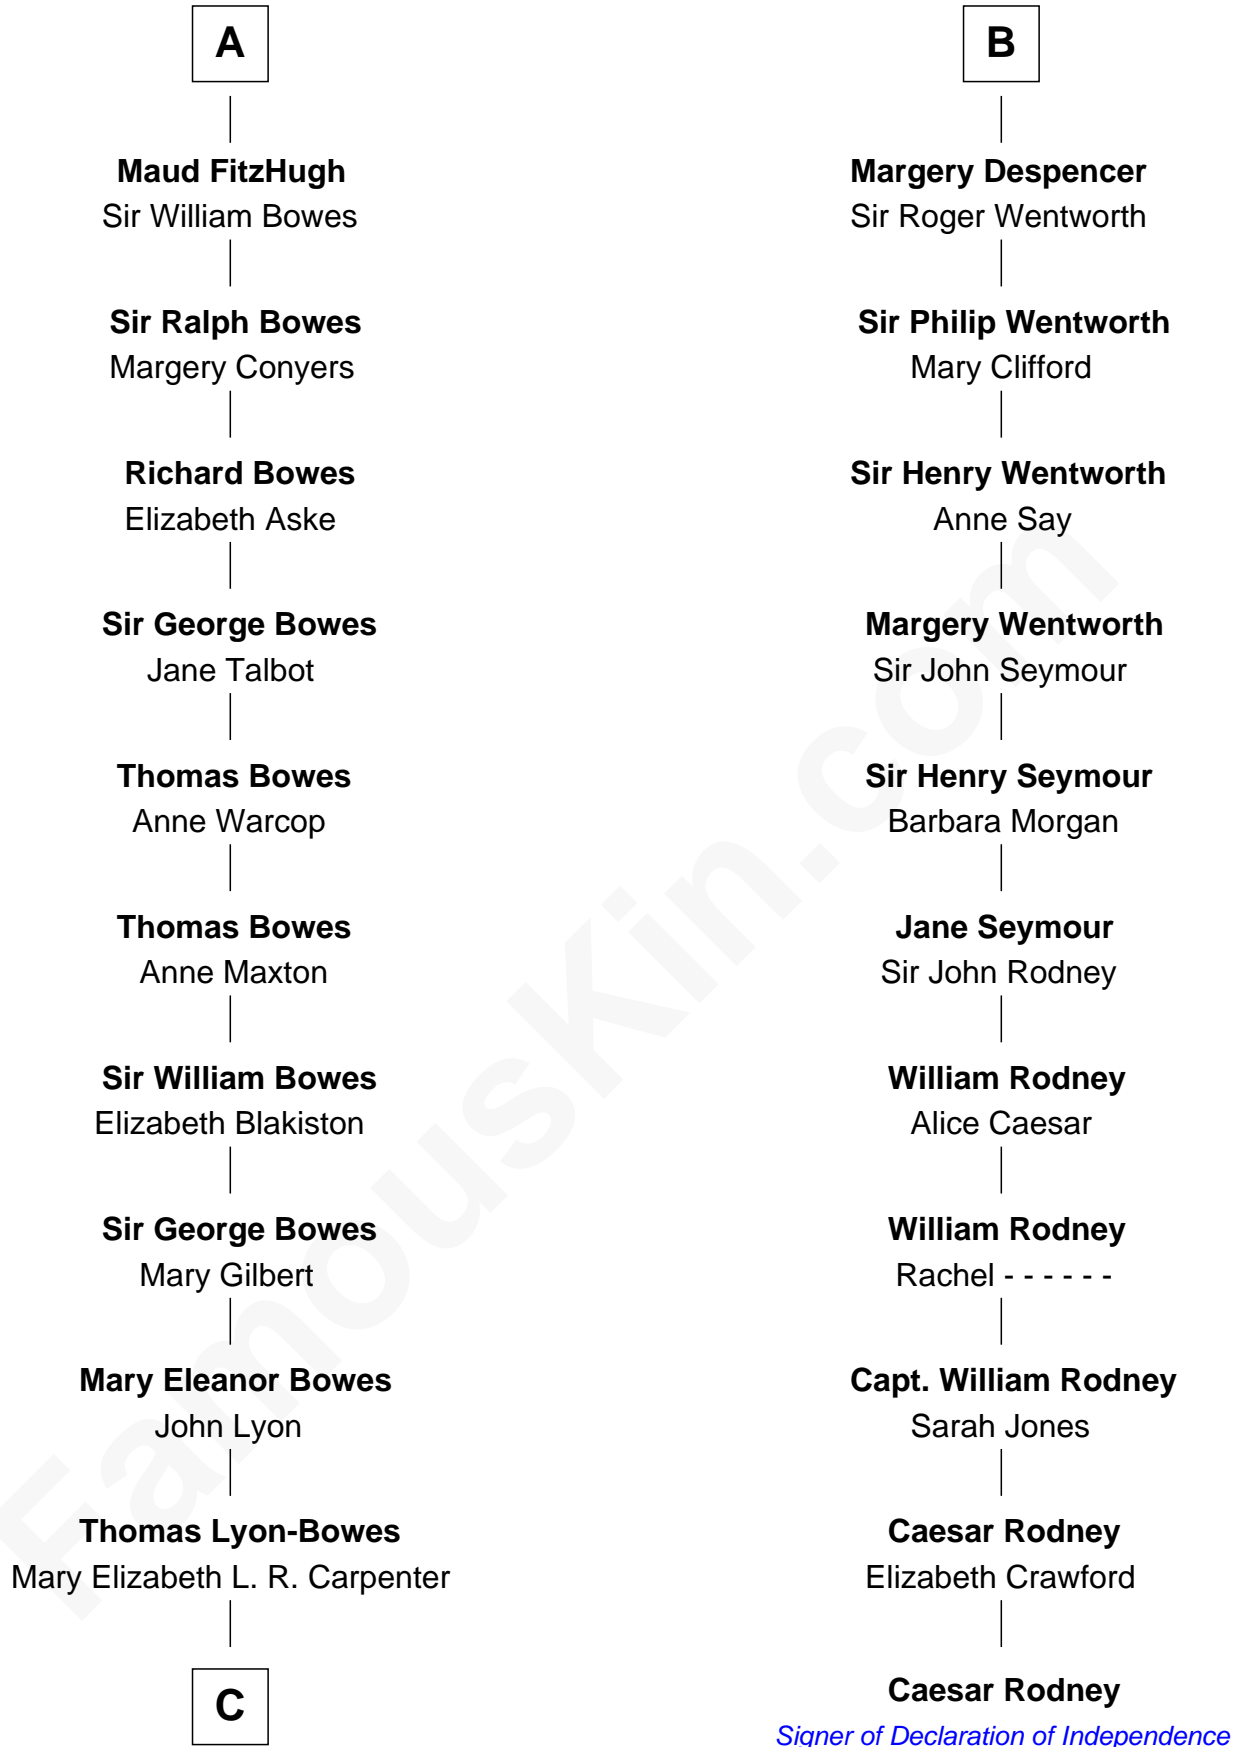

## Relationship Chart of

### Queen Elizabeth II

*Queen of the United Kingdom*

17th cousin 4 times removed of

### Caesar Rodney

*Signer of the Declaration of Independence*

**Reginald FitzPiers**

-----

**C**

**Thomas George Lyon-Bowes**

Charlotte Grimstead

**Claude Bowes-Lyon**

Frances Dora Smith

**Claude George Bowes-Lyon**

Cecilia Nina Cavendish-Bentinck

**Elizabeth Bowes-Lyon**

George VI, King of the United Kingdom

**Queen Elizabeth II**

*Queen of the United Kingdom*

FamousKin.com