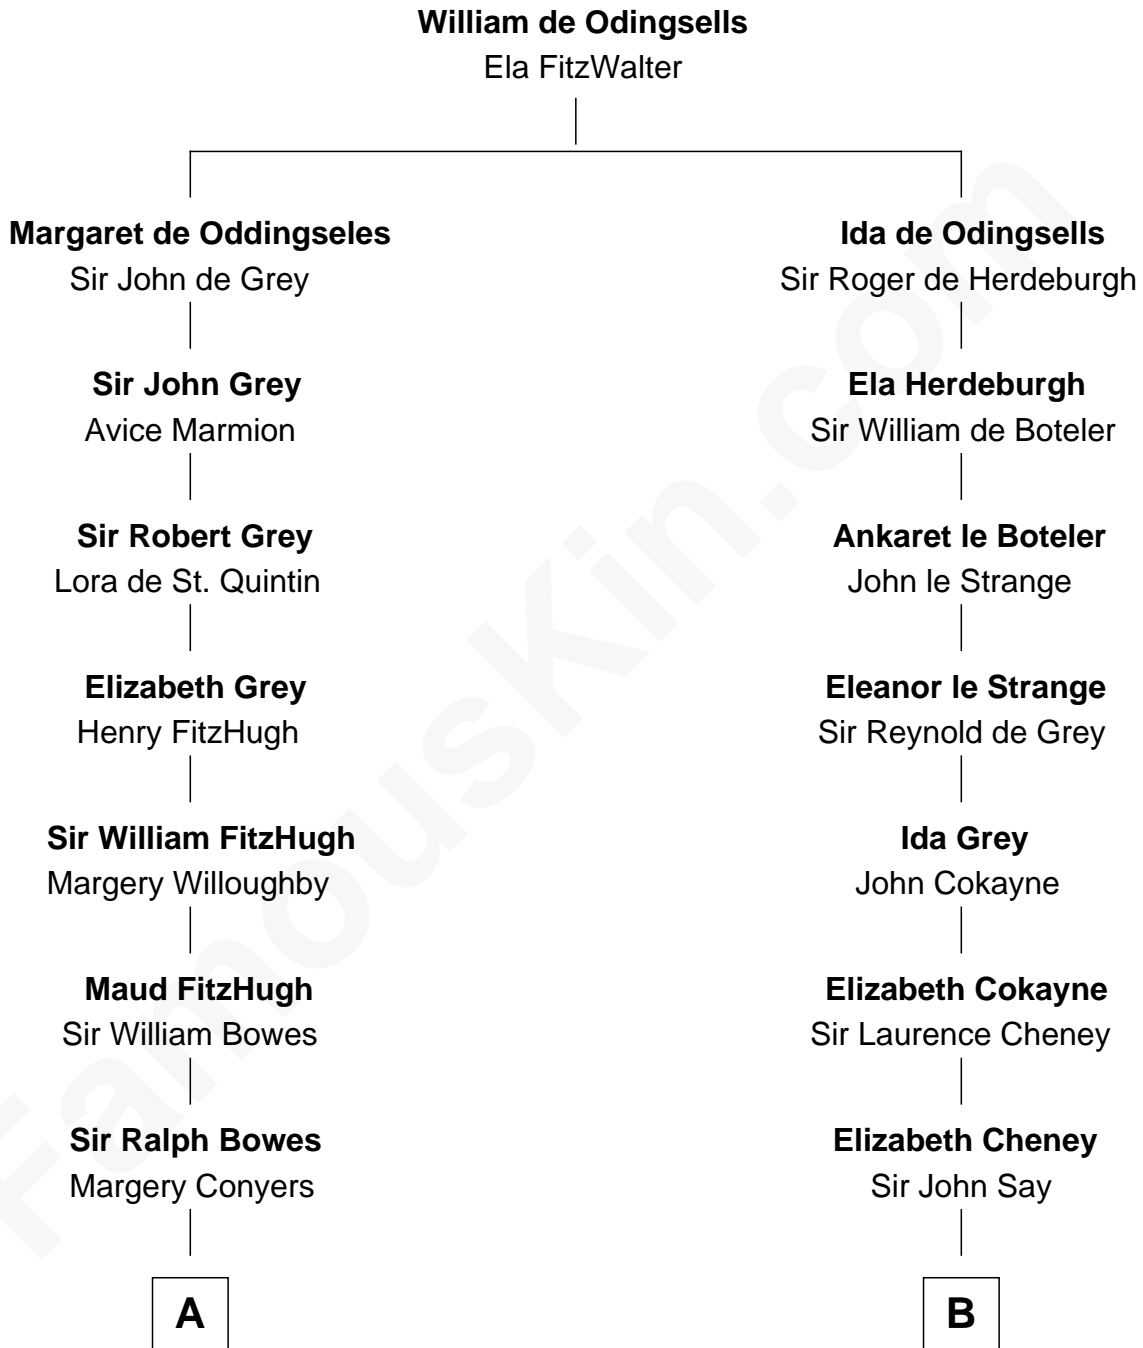

FamousKin.com

Relationship Chart of

Queen Elizabeth II

Queen of the United Kingdom

15th cousin 4 times removed of

Caesar Rodney

Signer of the Declaration of Independence

C

Claude George Bowes-Lyon
Cecilia Nina Cavendish-Bentinck

Elizabeth Bowes-Lyon
George VI, King of the United Kingdom

Queen Elizabeth II
Queen of the United Kingdom

FamousKin.com