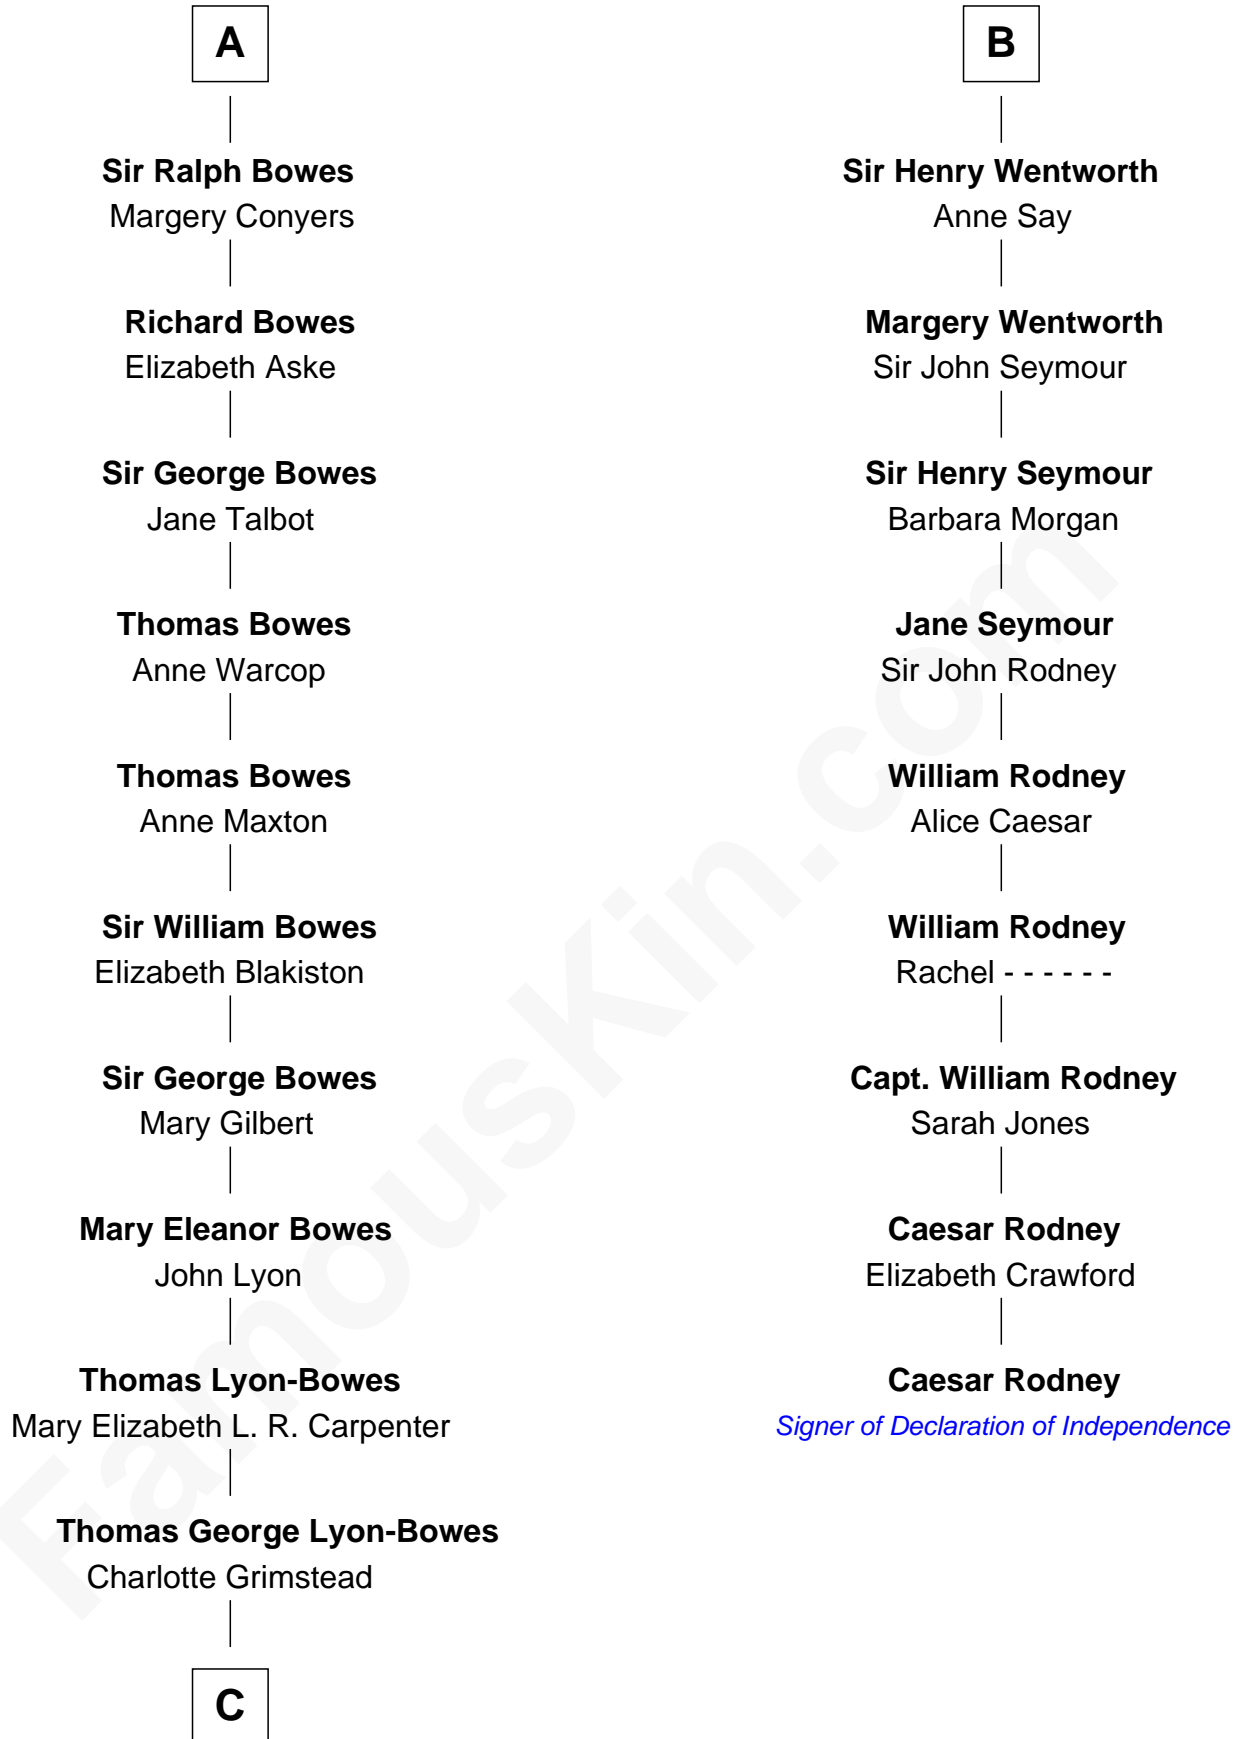

FamousKin.com

Relationship Chart of

Queen Elizabeth II

Queen of the United Kingdom

15th cousin 5 times removed of

Caesar Rodney

Signer of the Declaration of Independence

William Longespee

Idoine de Camville

C

—
Claude Bowes-Lyon

Frances Dora Smith

—
Claude George Bowes-Lyon

Cecilia Nina Cavendish-Bentinck

—
Elizabeth Bowes-Lyon

George VI, King of the United Kingdom