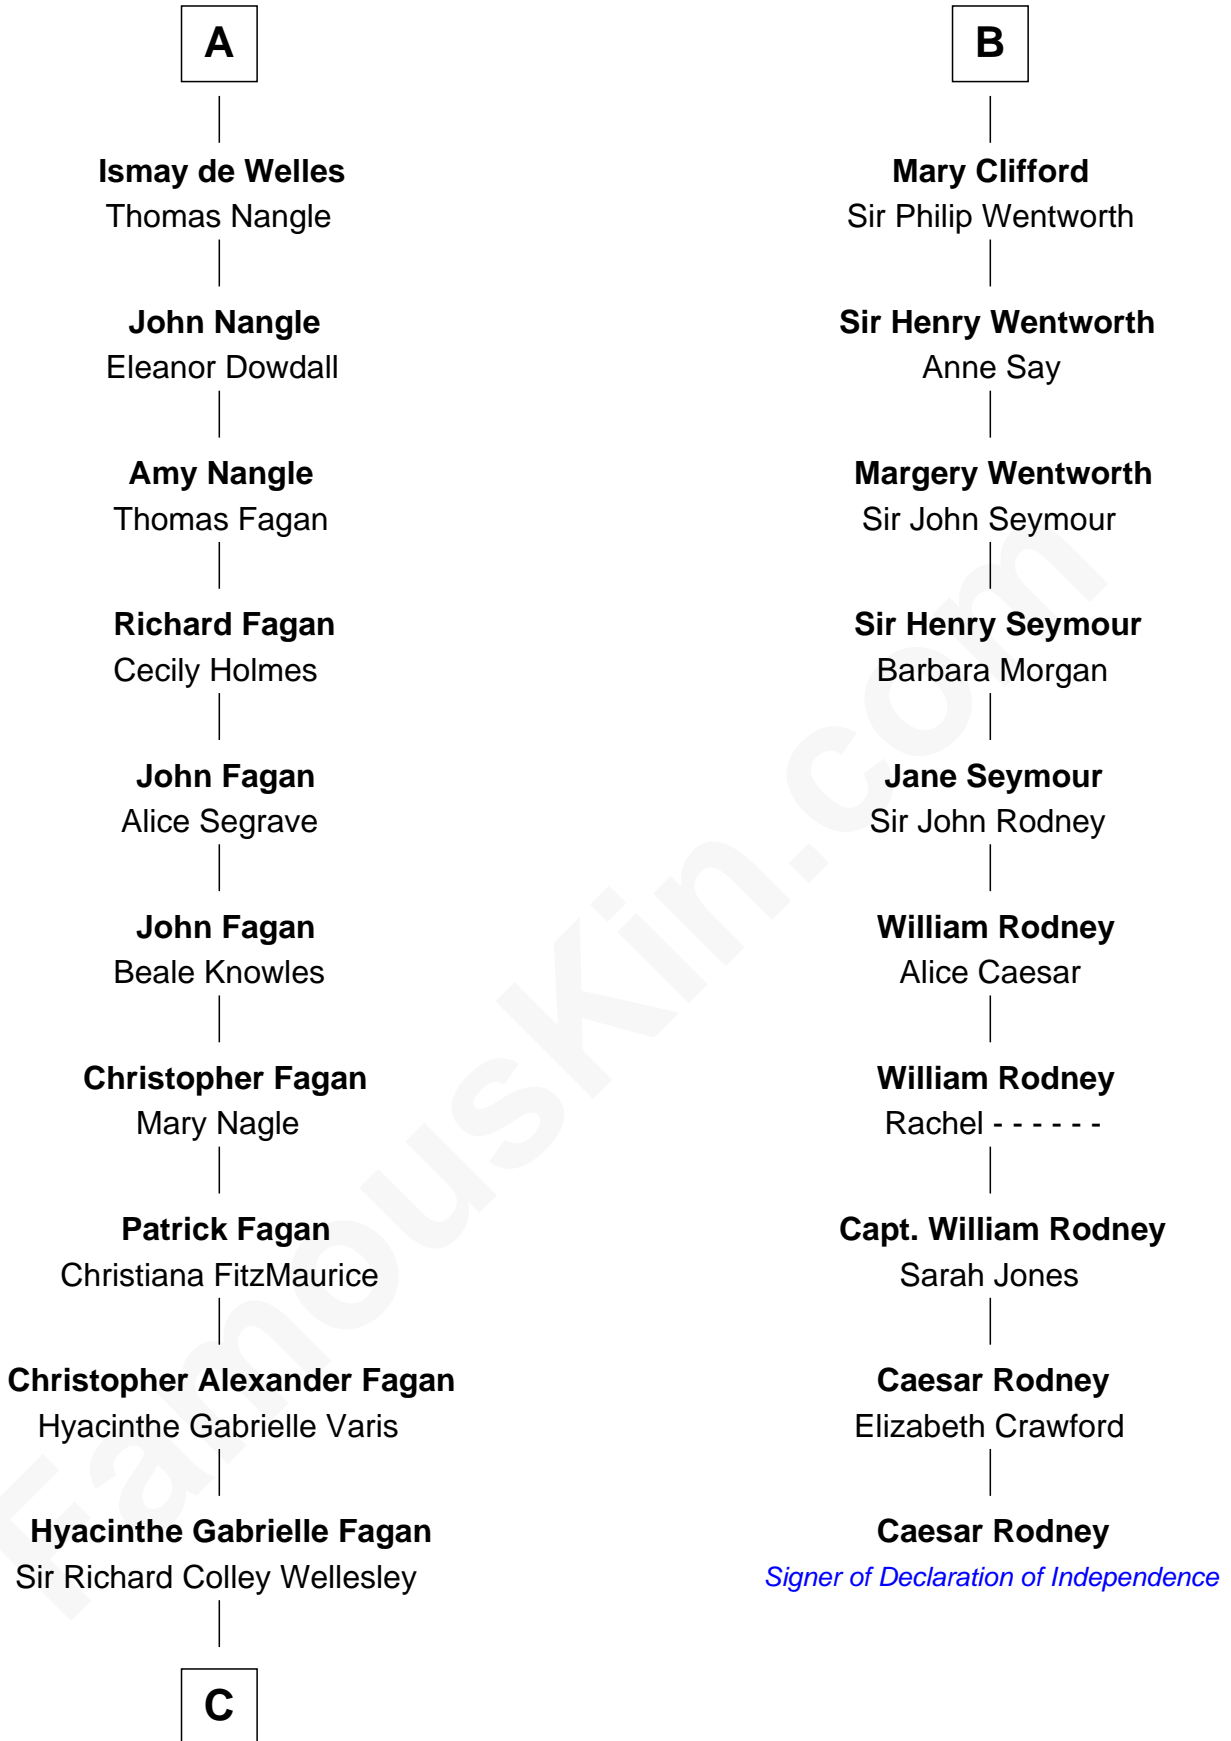

FamousKin.com

Relationship Chart of

Queen Elizabeth II

Queen of the United Kingdom

16th cousin 5 times removed of

Caesar Rodney

Signer of the Declaration of Independence

C

Anne Wellesley

Charles Augustus Cavendish-Bentinck

Rev. Charles William Cavendish-Bentinck

Caroline Louisa Burnaby

Cecilia Nina Cavendish-Bentinck

Claude George Bowes-Lyon

Elizabeth Bowes-Lyon

George VI, King of the United Kingdom

Queen Elizabeth II

Queen of the United Kingdom