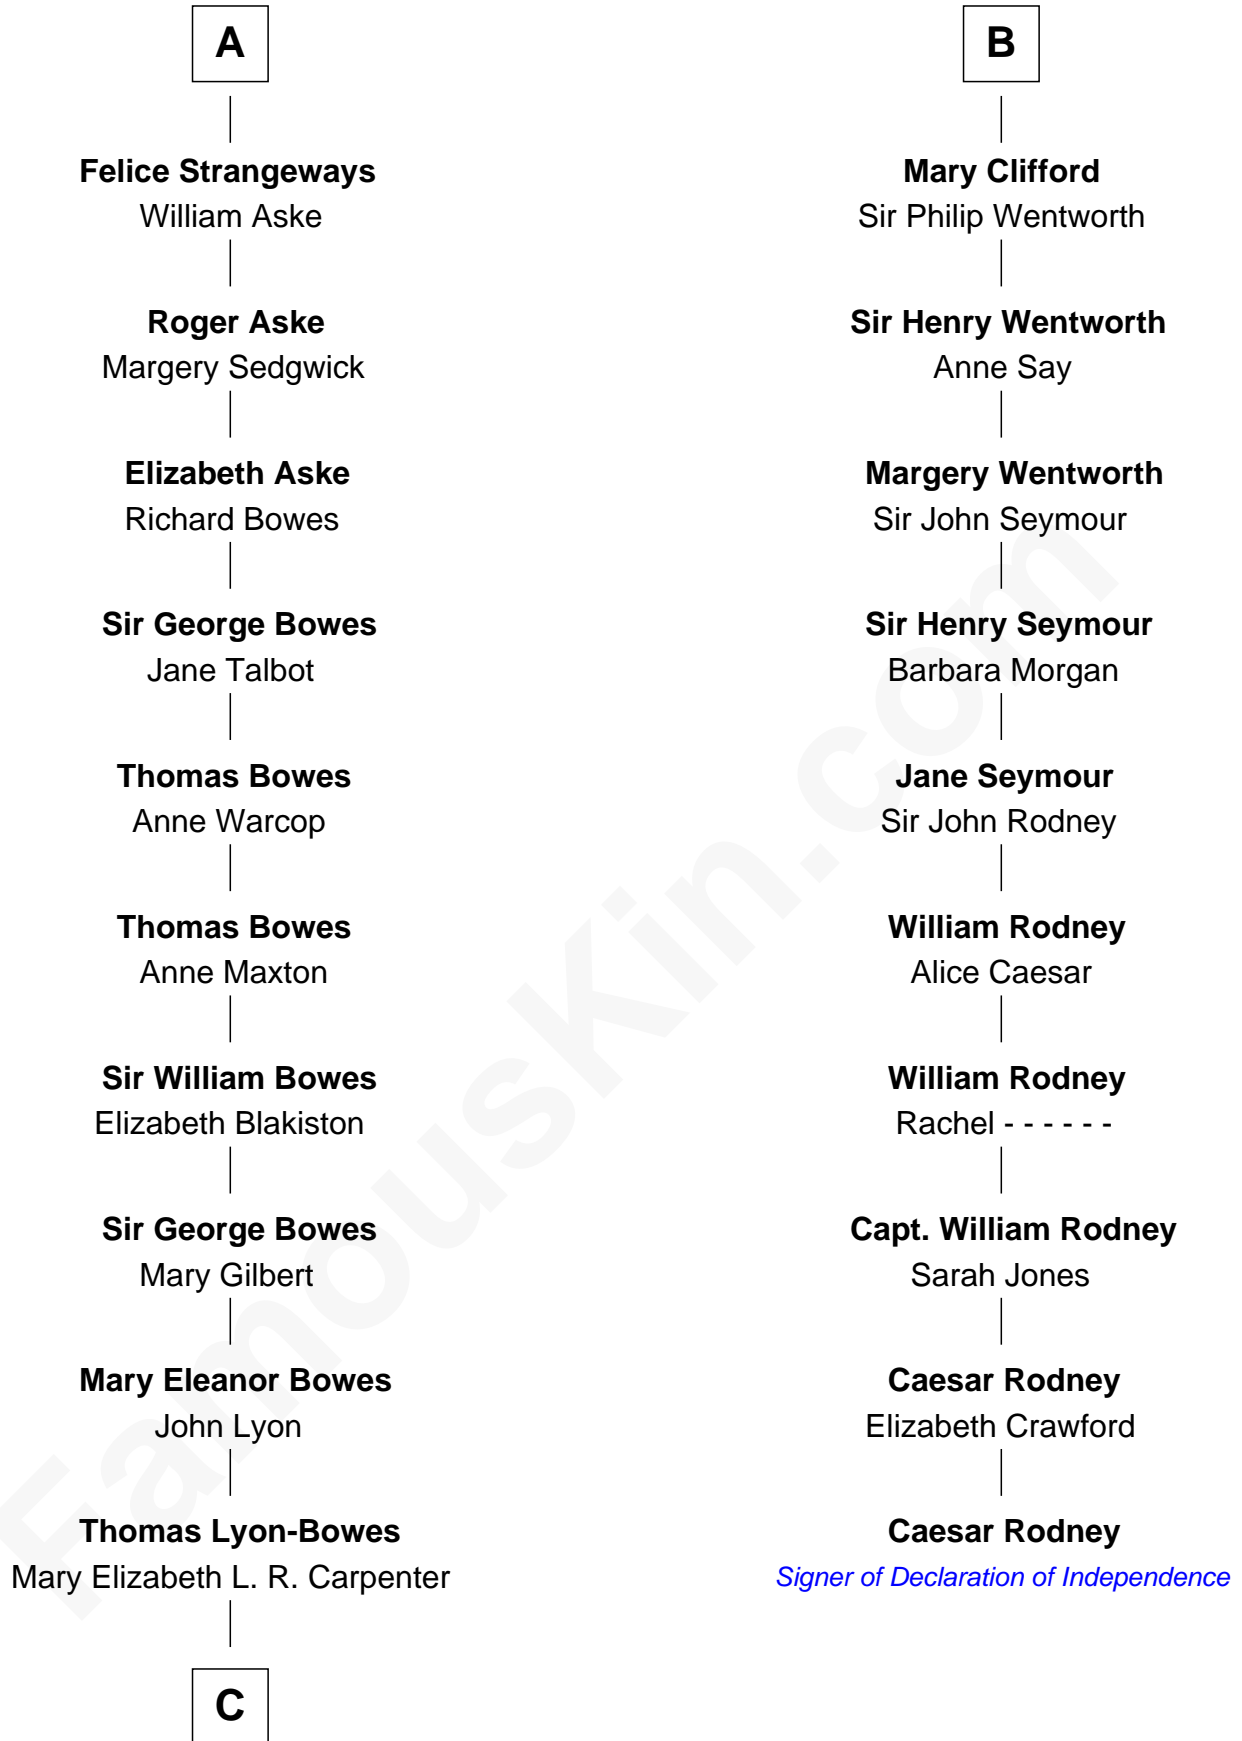

FamousKin.com

Relationship Chart of

Queen Elizabeth II

Queen of the United Kingdom

16th cousin 5 times removed of

Caesar Rodney

Signer of the Declaration of Independence

John Fitz Robert

Ada de Baliol

C

Thomas George Lyon-Bowes

Charlotte Grimstead

Claude Bowes-Lyon

Frances Dora Smith

Claude George Bowes-Lyon

Cecilia Nina Cavendish-Bentinck

Elizabeth Bowes-Lyon

George VI, King of the United Kingdom

Queen Elizabeth II

Queen of the United Kingdom

FamousKin.com