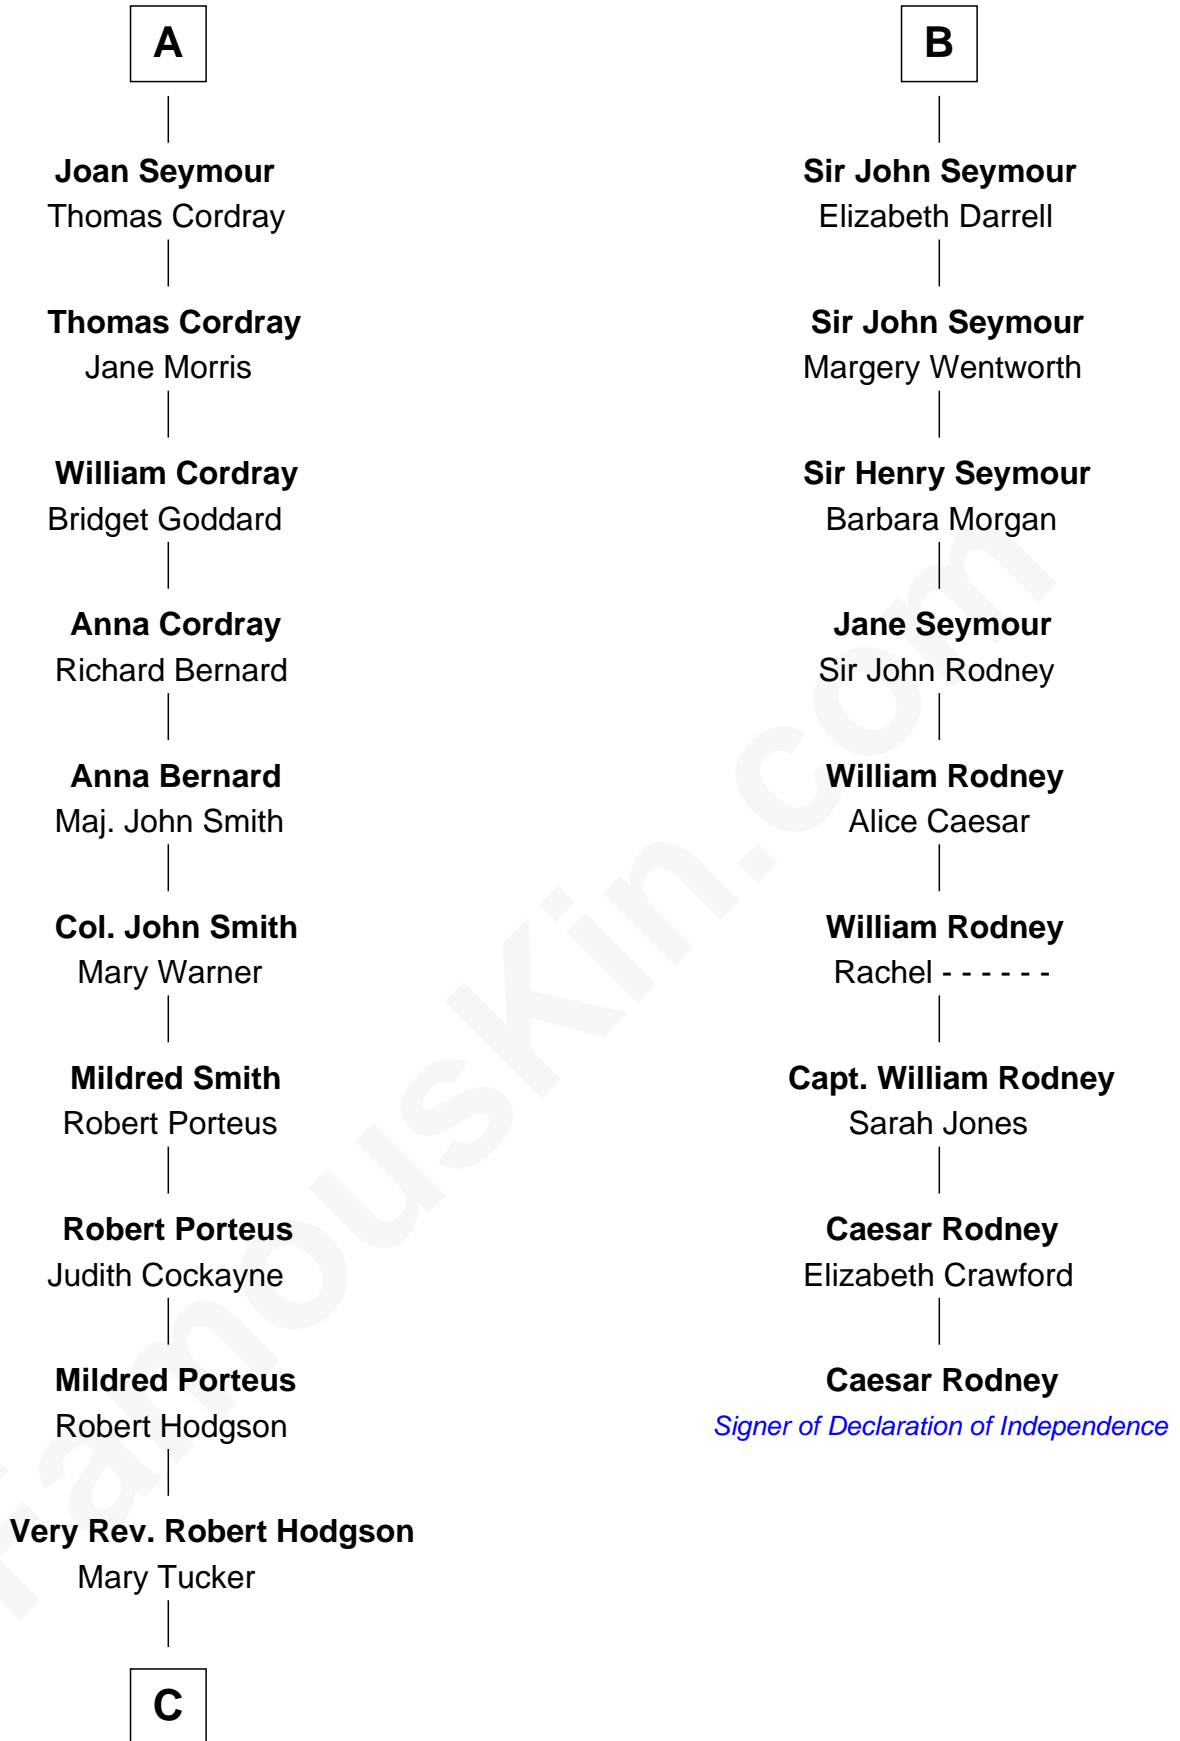

FamousKin.com

Relationship Chart of

Queen Elizabeth II

Queen of the United Kingdom

15th cousin 6 times removed of

Caesar Rodney

Signer of the Declaration of Independence

C

Henrietta Mildred Hodgson

Oswald Smith

Frances Dora Smith

Claude Bowes-Lyon

Claude George Bowes-Lyon

Cecilia Nina Cavendish-Bentinck

Elizabeth Bowes-Lyon

George VI, King of the United Kingdom