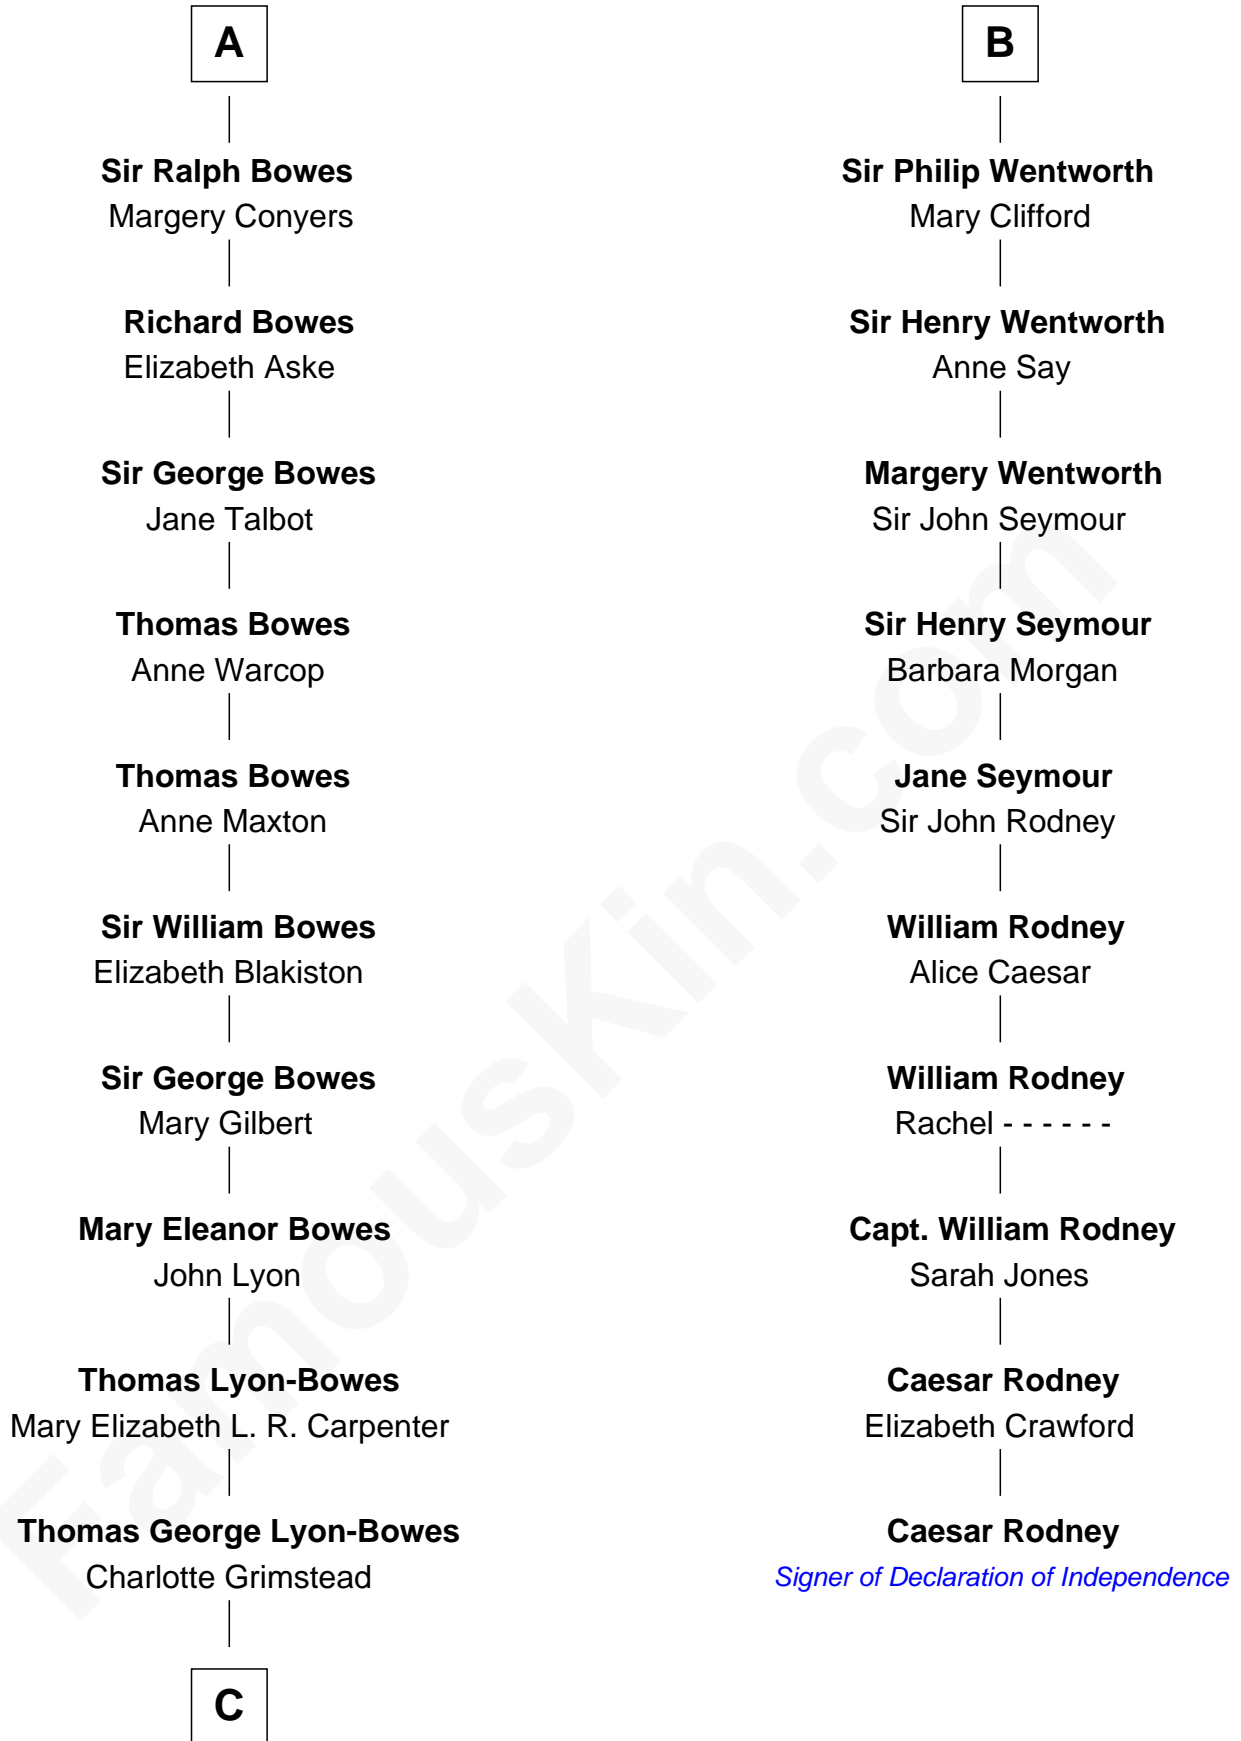

FamousKin.com

Relationship Chart of

Queen Elizabeth II

Queen of the United Kingdom

16th cousin 4 times removed of

Caesar Rodney

Signer of the Declaration of Independence

C

—
Claude Bowes-Lyon

Frances Dora Smith

—
Claude George Bowes-Lyon

Cecilia Nina Cavendish-Bentinck

—
Elizabeth Bowes-Lyon

George VI, King of the United Kingdom

—
Queen Elizabeth II

Queen of the United Kingdom