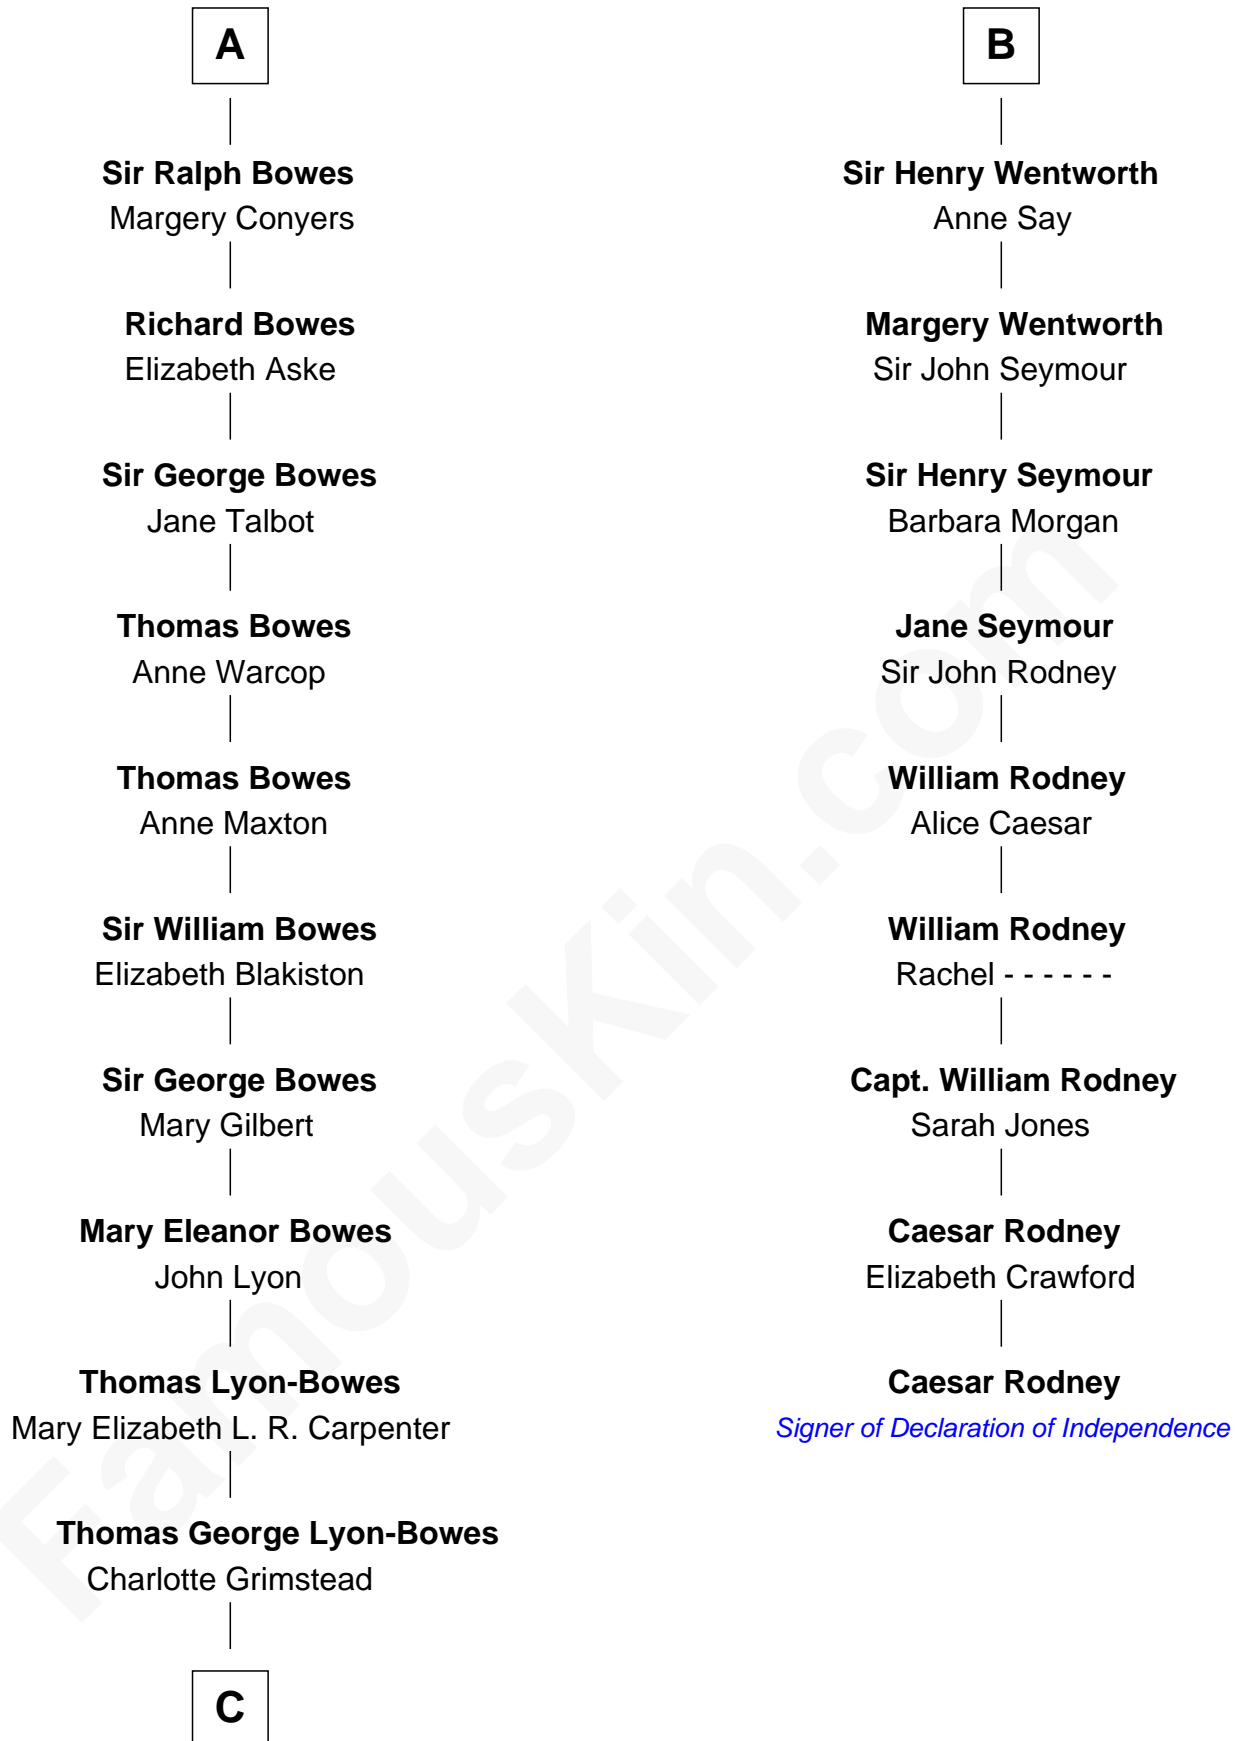

FamousKin.com

Relationship Chart of

Queen Elizabeth II

Queen of the United Kingdom

15th cousin 5 times removed of

Caesar Rodney

Signer of the Declaration of Independence

Sir William de Cantilupe

Eve de Braiose

C

Claude Bowes-Lyon

Frances Dora Smith

Claude George Bowes-Lyon

Cecilia Nina Cavendish-Bentinck

Elizabeth Bowes-Lyon

George VI, King of the United Kingdom