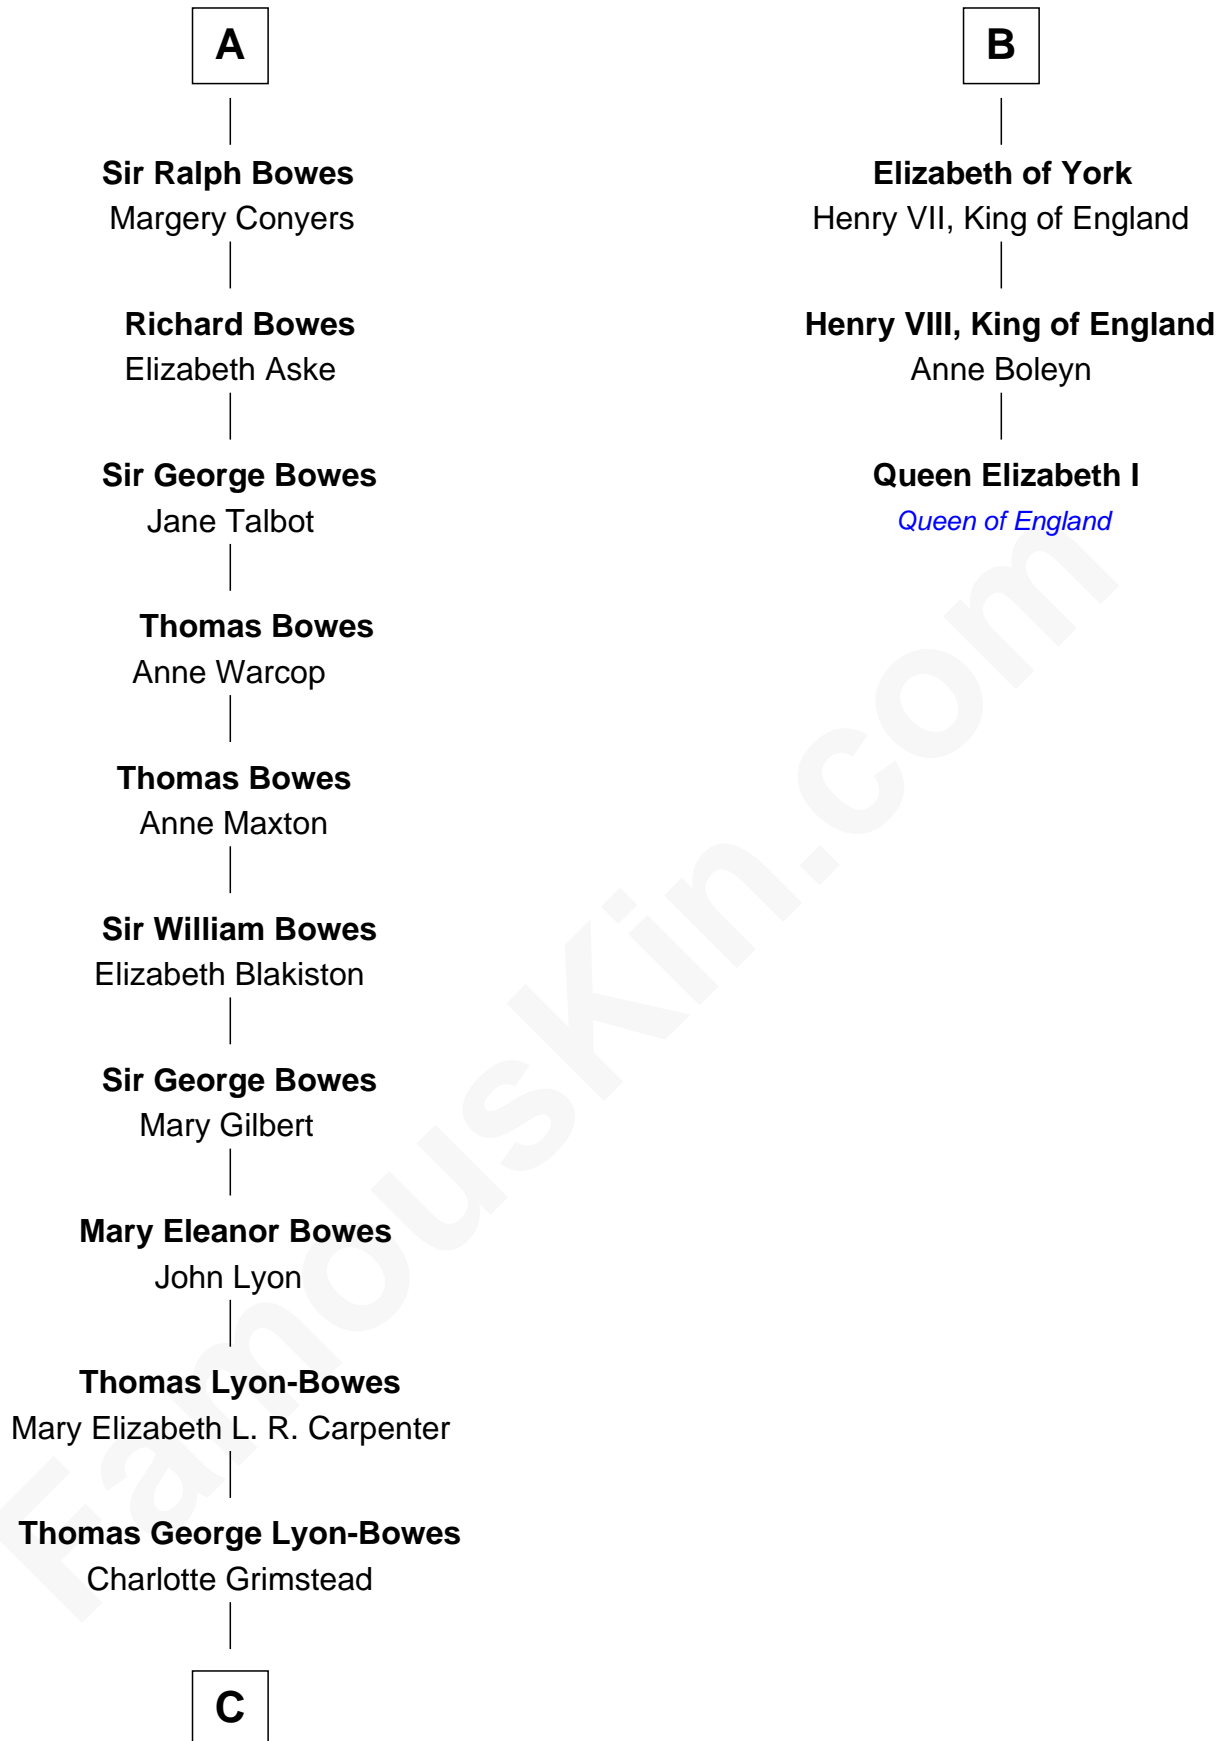

FamousKin.com Relationship Chart of

Queen Elizabeth II

Queen of the United Kingdom

9th cousin 11 times removed of

Queen Elizabeth I

Queen of England

Sir William de Fiennes

Blanche de Brienne

Joan Beaufort

Cecily Neville

Sir Richard Plantagenet

Edward IV, King of England

Elizabeth Woodville

B

C

—
Claude Bowes-Lyon