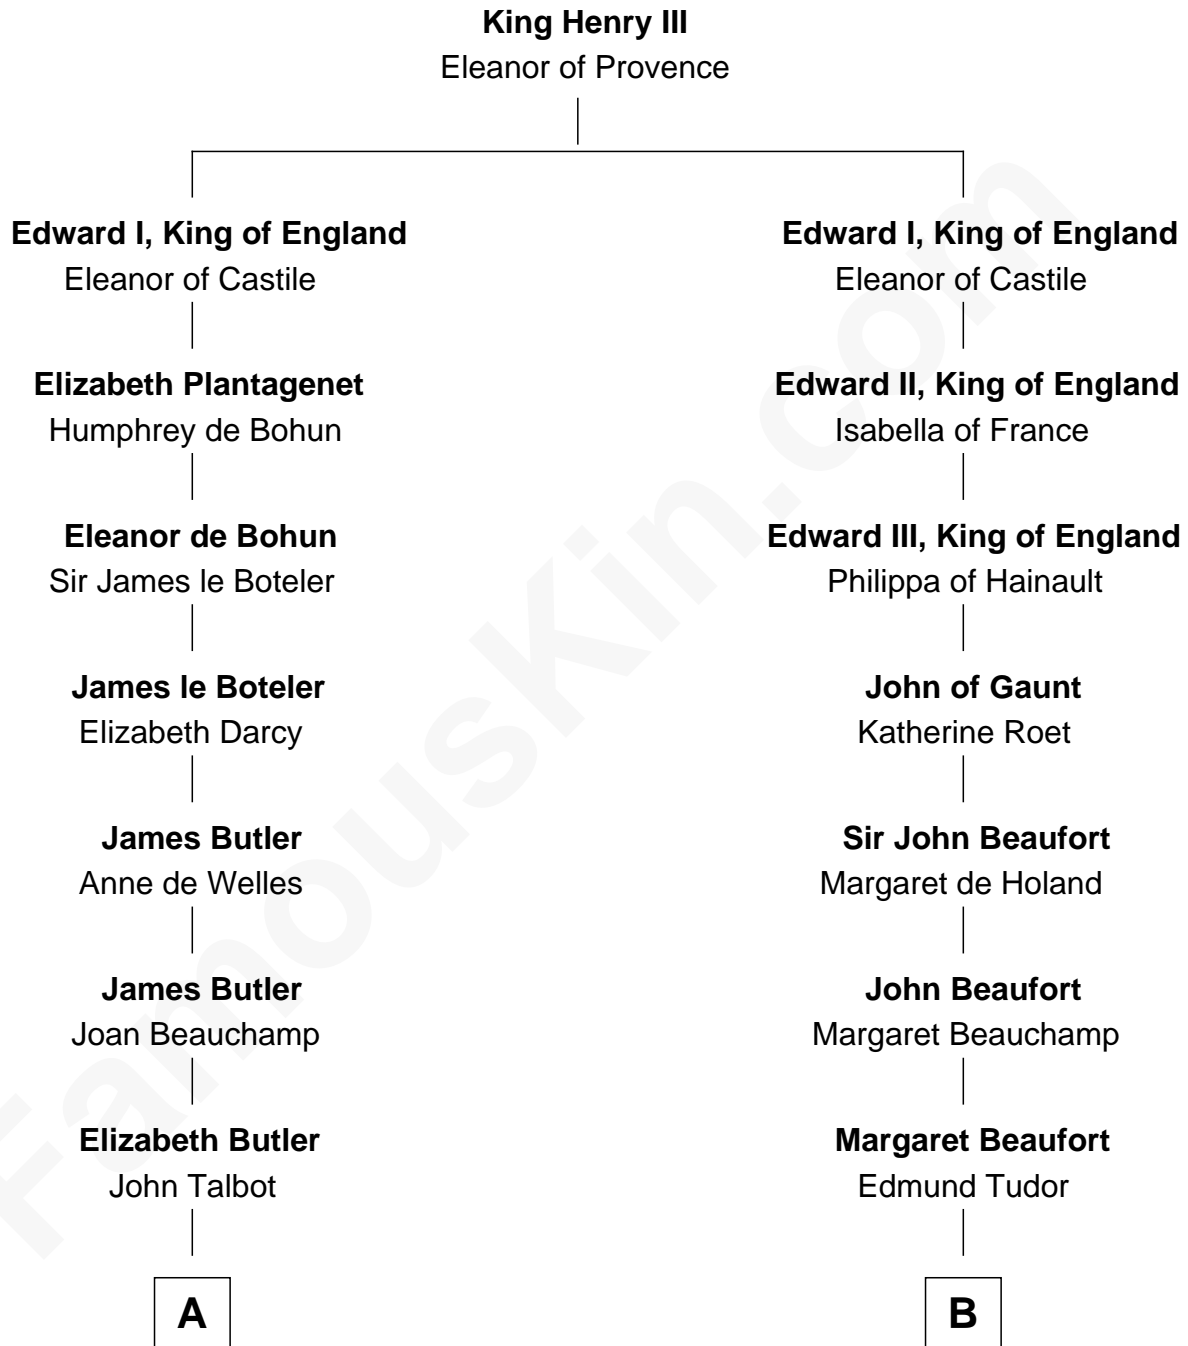

FamousKin.com Relationship Chart of

Queen Elizabeth II

Queen of the United Kingdom

9th cousin 12 times removed of

Queen Elizabeth I

Queen of England

C

Thomas George Lyon-Bowes

Charlotte Grimstead

Claude Bowes-Lyon

Frances Dora Smith

Claude George Bowes-Lyon

Cecilia Nina Cavendish-Bentinck

Elizabeth Bowes-Lyon

George VI, King of the United Kingdom

Queen Elizabeth II

Queen of the United Kingdom

FamousKin.com