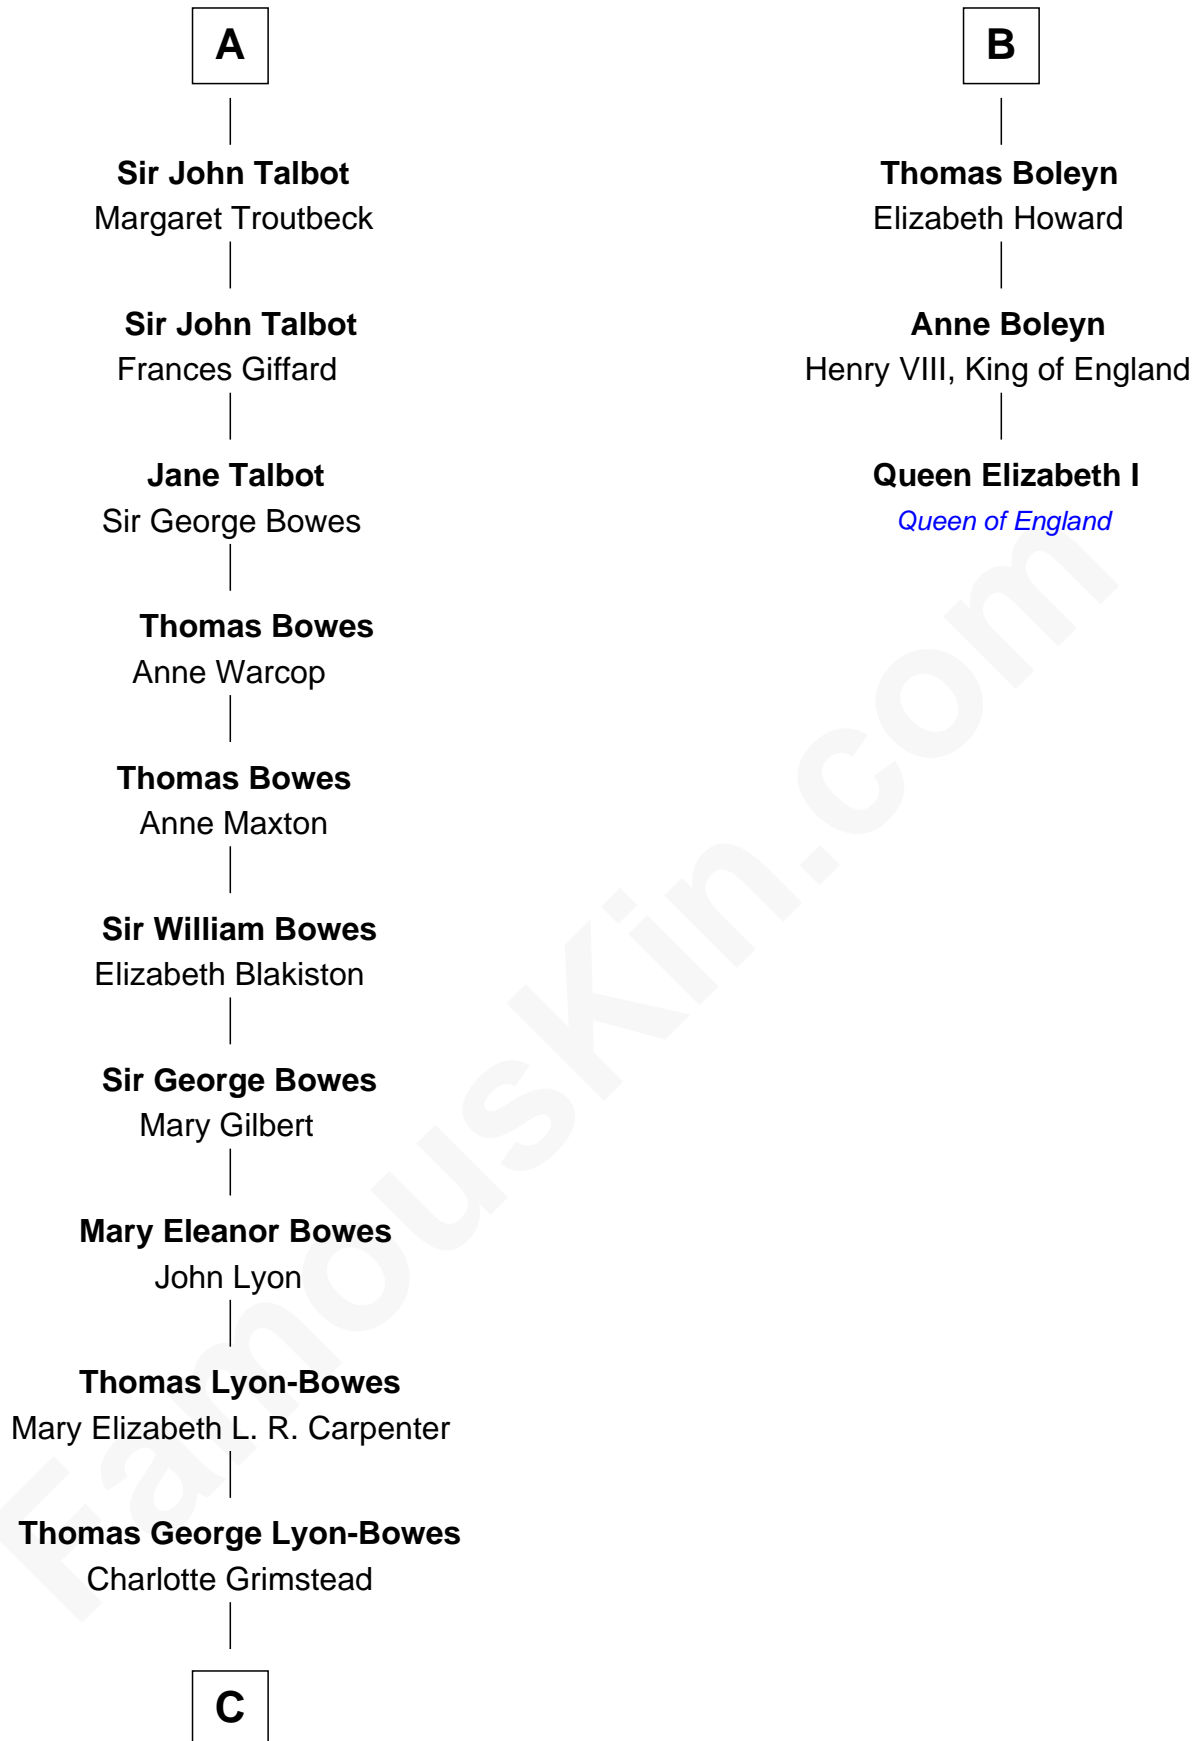

FamousKin.com Relationship Chart of

Queen Elizabeth II

Queen of the United Kingdom

9th cousin 11 times removed of

Queen Elizabeth I

Queen of England

Sir Robert de Ros

Isabel de Aubeney

C

—
Claude Bowes-Lyon

Frances Dora Smith

—
Claude George Bowes-Lyon

Cecilia Nina Cavendish-Bentinck

—
Elizabeth Bowes-Lyon

George VI, King of the United Kingdom

—
Queen Elizabeth II