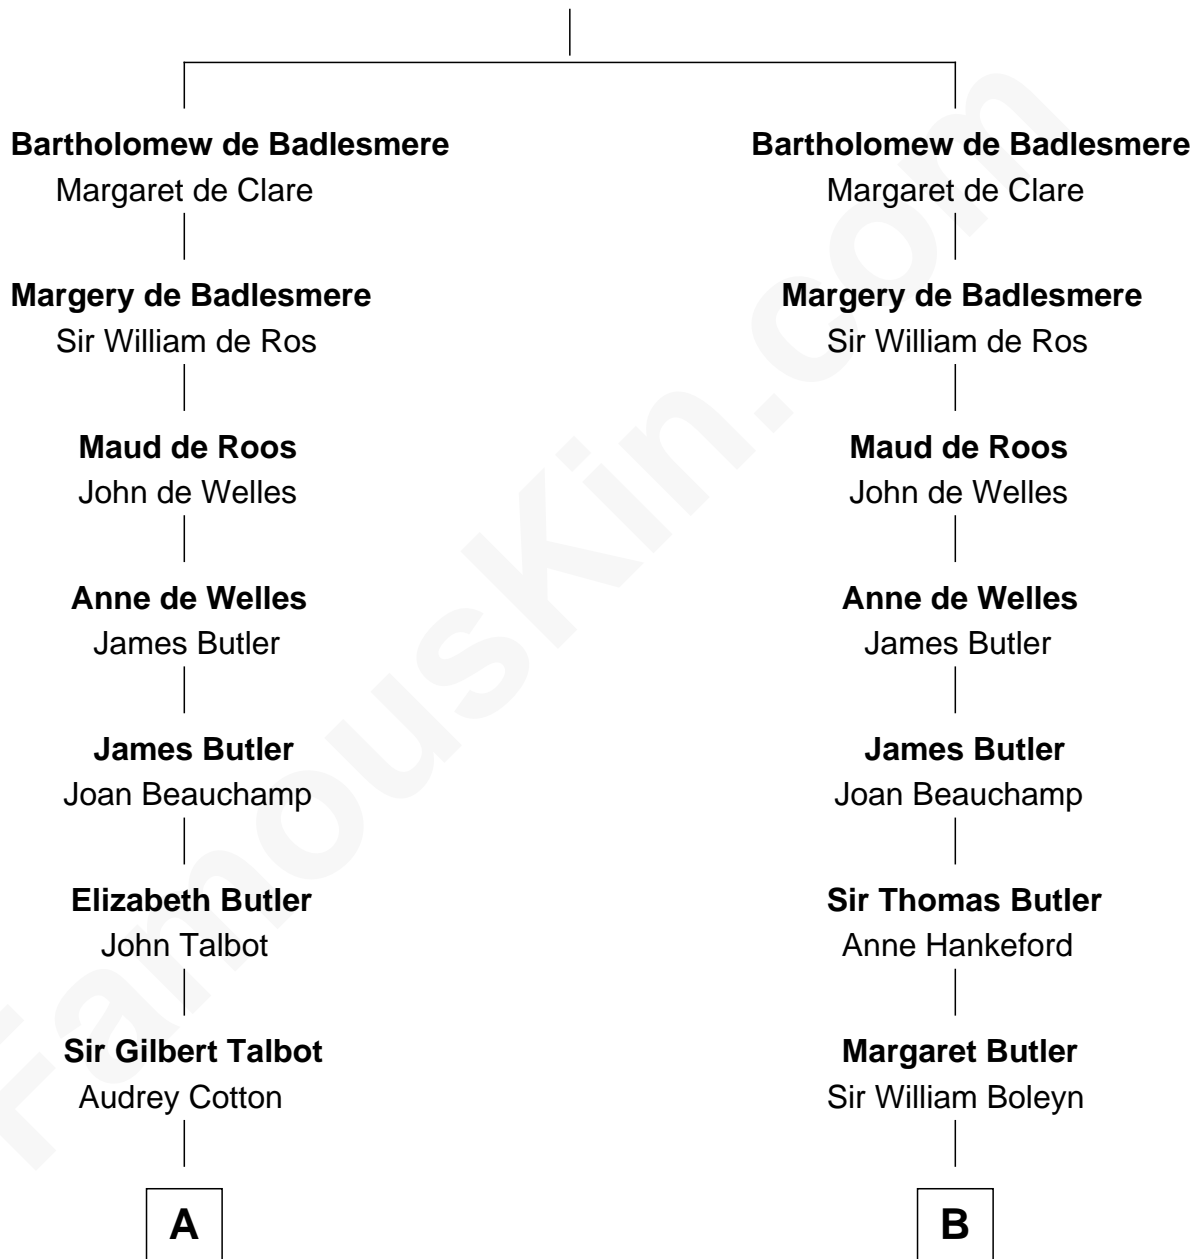

FamousKin.com Relationship Chart of

Queen Elizabeth II

Queen of the United Kingdom

9th cousin 11 times removed of

Queen Elizabeth I

Queen of England

Gunselm de Badlesmere

C

—
Claude Bowes-Lyon

Frances Dora Smith

—
Claude George Bowes-Lyon

Cecilia Nina Cavendish-Bentinck

—
Elizabeth Bowes-Lyon

George VI, King of the United Kingdom

—
Queen Elizabeth II

Queen of the United Kingdom