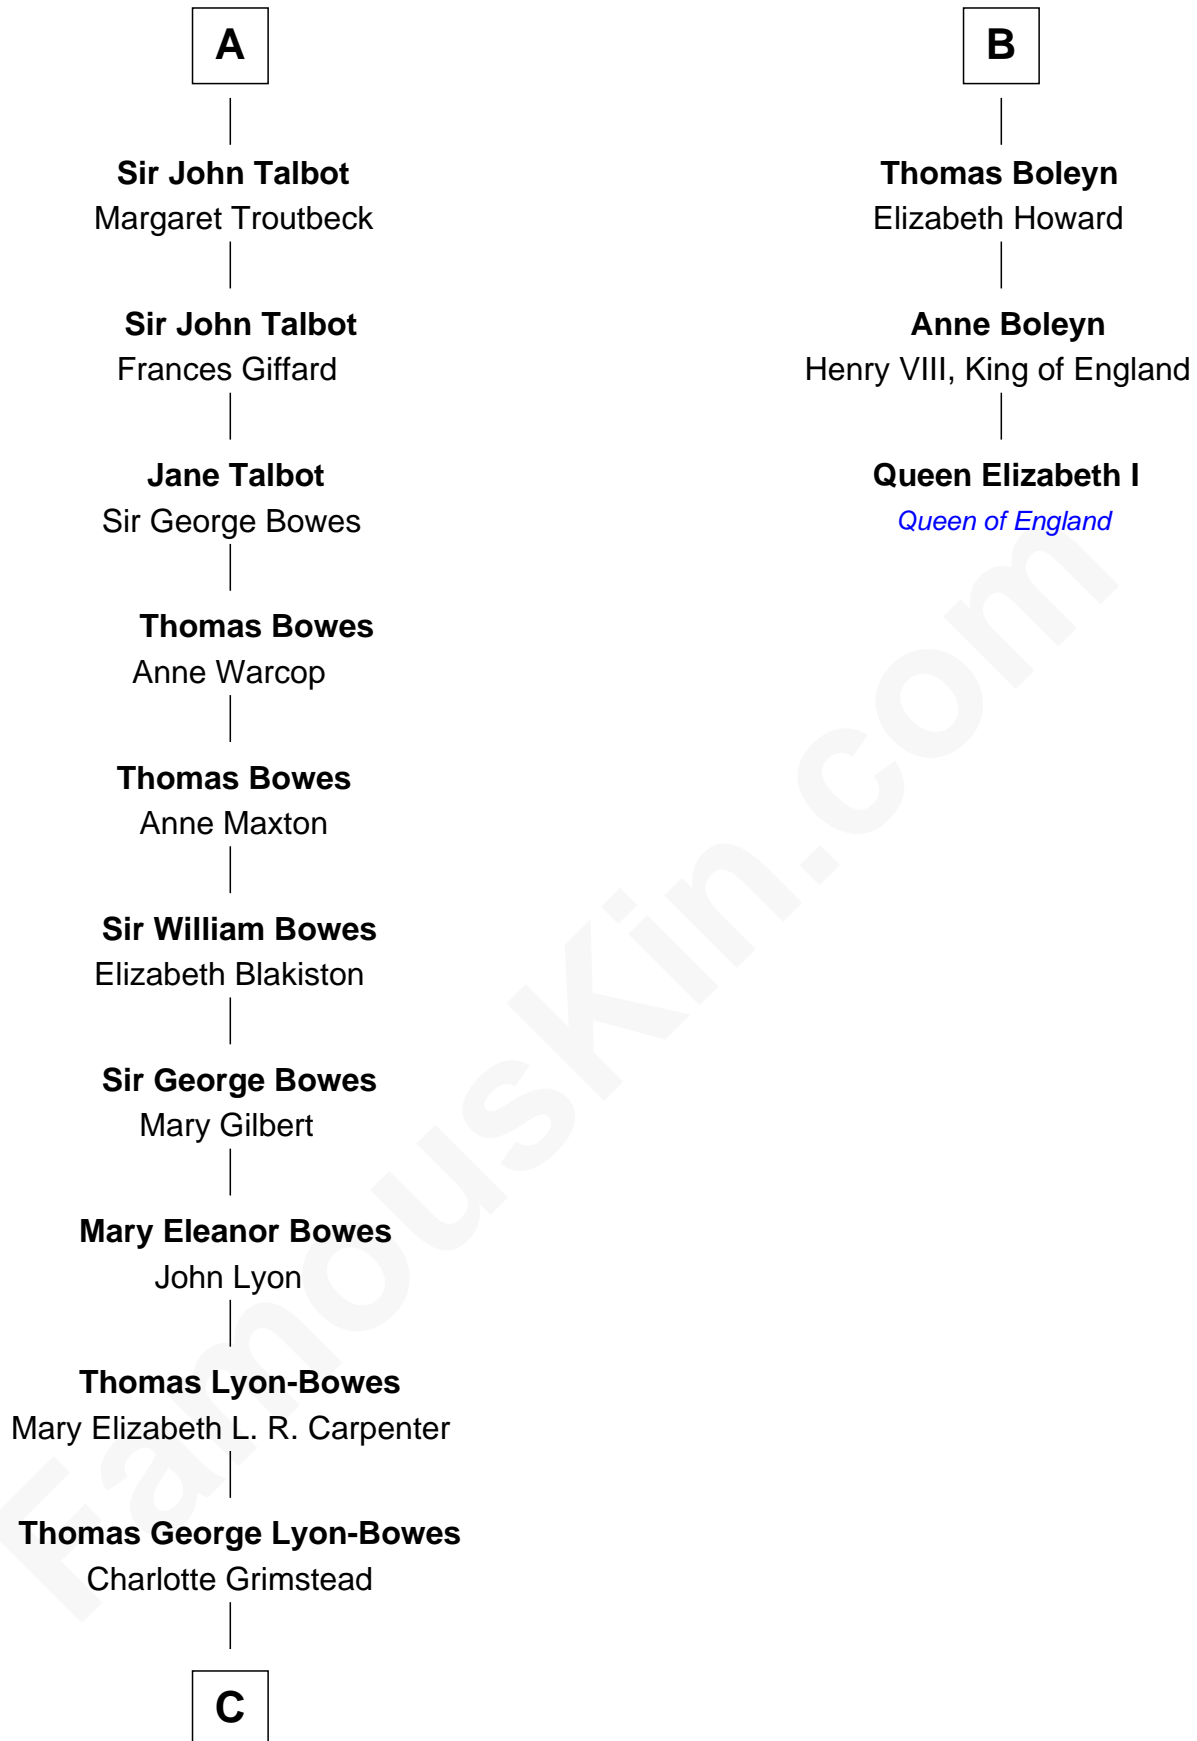

FamousKin.com Relationship Chart of

Queen Elizabeth II

Queen of the United Kingdom

9th cousin 11 times removed of

Queen Elizabeth I

Queen of England

Gunselm de Badlesmere

C

—
Claude Bowes-Lyon

Frances Dora Smith

—
Claude George Bowes-Lyon

Cecilia Nina Cavendish-Bentinck

—
Elizabeth Bowes-Lyon

George VI, King of the United Kingdom

—
Queen Elizabeth II

Queen of the United Kingdom