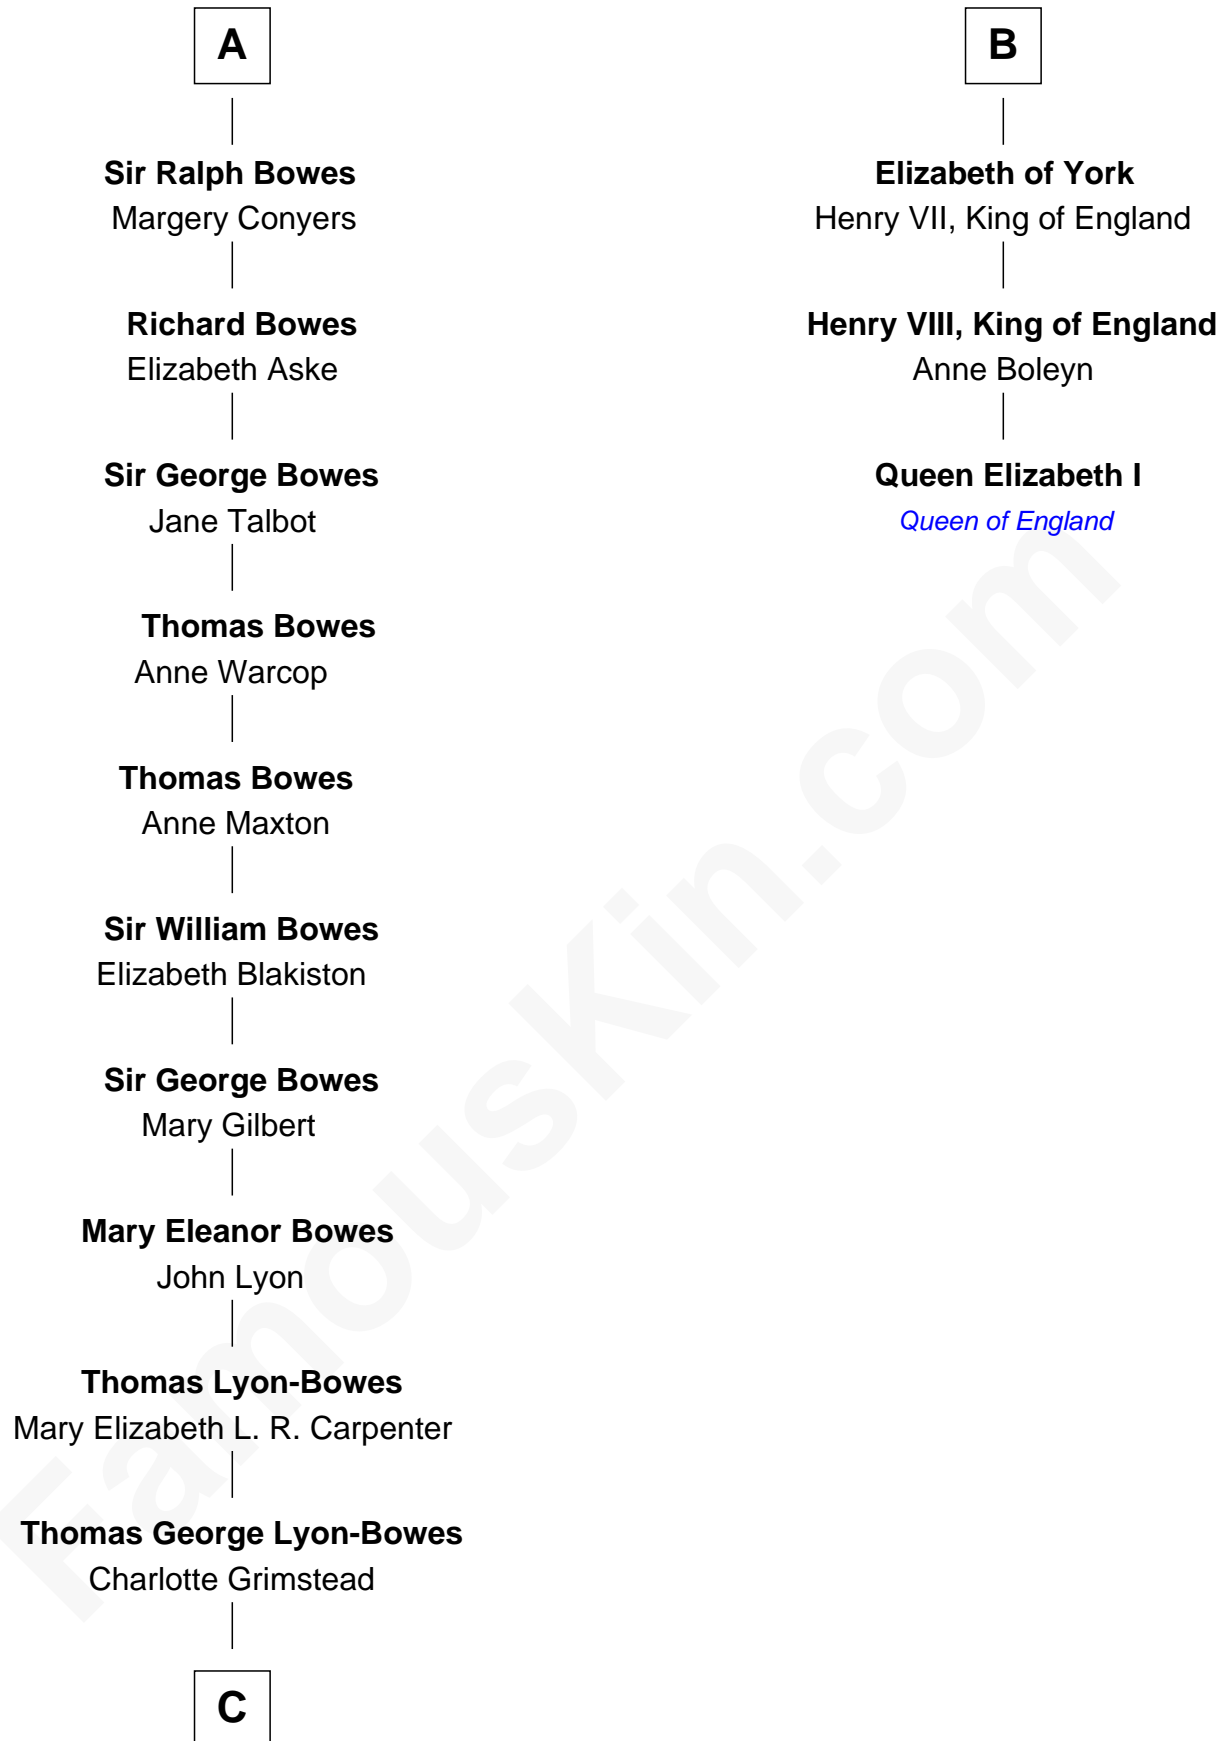

FamousKin.com Relationship Chart of

Queen Elizabeth II

Queen of the United Kingdom

9th cousin 11 times removed of

Queen Elizabeth I

Queen of England

William Longespee

Idoine de Camville

C

—
Claude Bowes-Lyon

Frances Dora Smith

—
Claude George Bowes-Lyon

Cecilia Nina Cavendish-Bentinck

—
Elizabeth Bowes-Lyon

George VI, King of the United Kingdom

—
Queen Elizabeth II

Queen of the United Kingdom

FamousKin.com