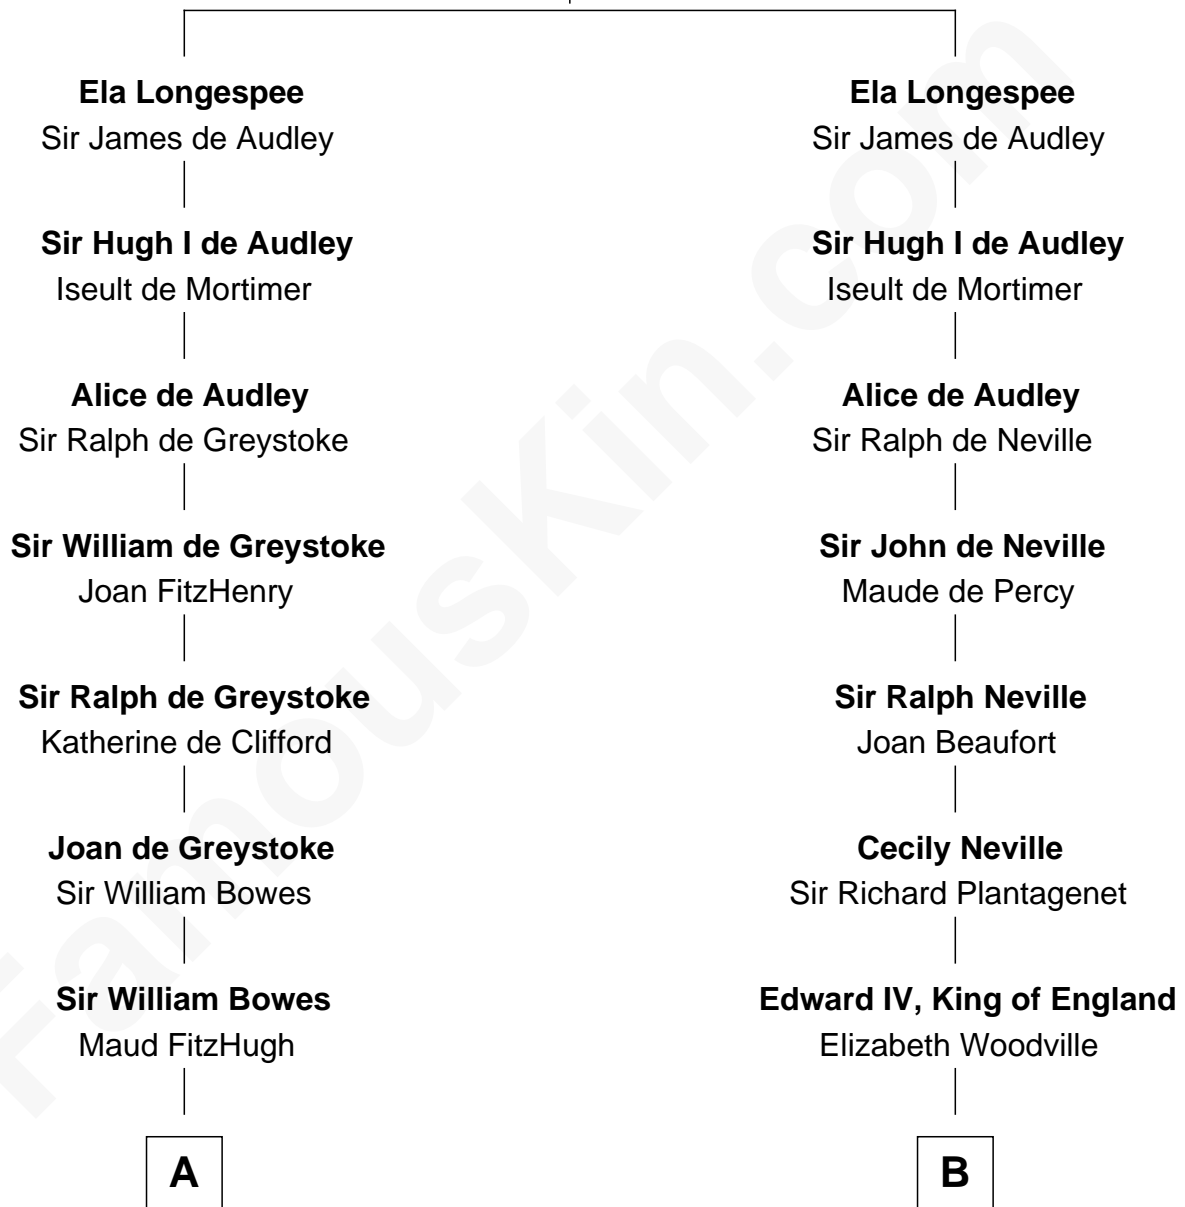

FamousKin.com Relationship Chart of

Queen Elizabeth II

Queen of the United Kingdom

9th cousin 11 times removed of

Queen Elizabeth I

Queen of England

William Longespee

Idoine de Camville

C

—
Claude Bowes-Lyon

Frances Dora Smith

—
Claude George Bowes-Lyon

Cecilia Nina Cavendish-Bentinck

—
Elizabeth Bowes-Lyon

George VI, King of the United Kingdom

—
Queen Elizabeth II

Queen of the United Kingdom

FamousKin.com