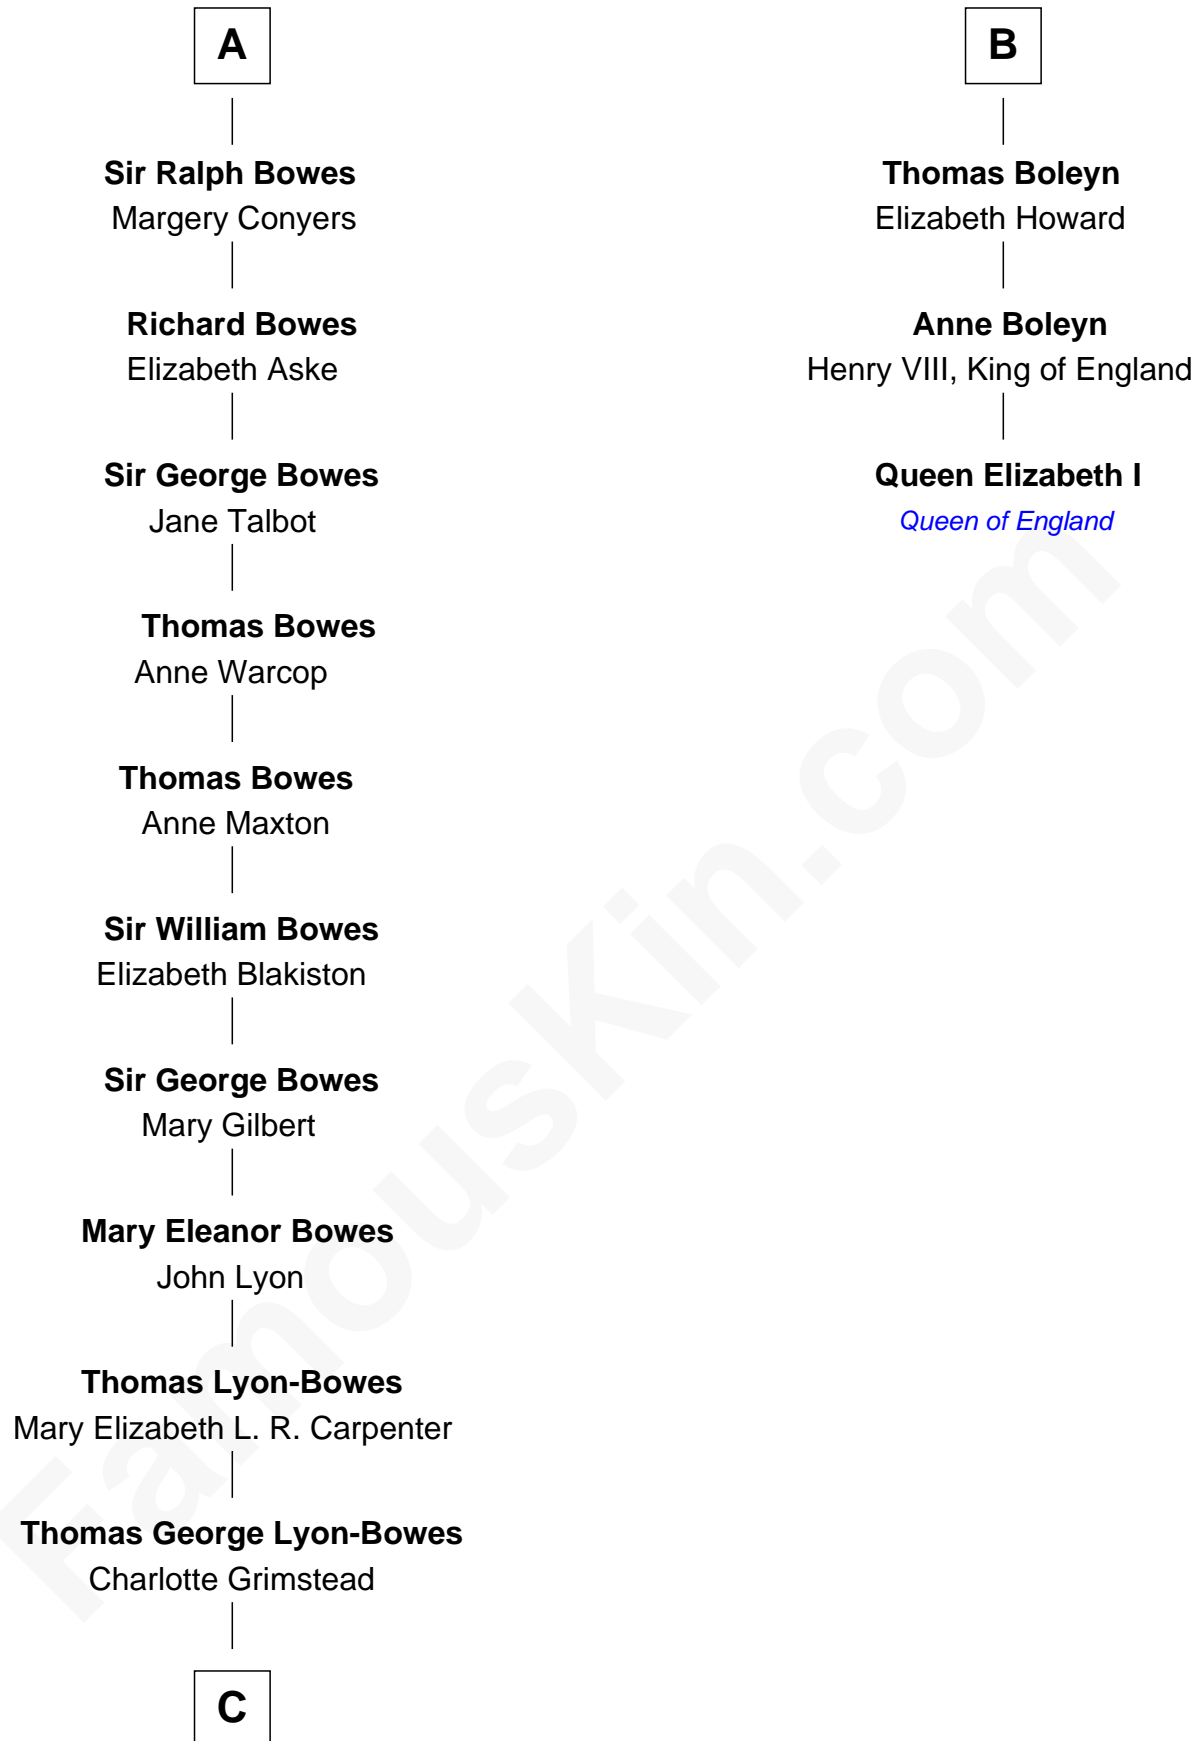

FamousKin.com Relationship Chart of

Queen Elizabeth II

Queen of the United Kingdom

9th cousin 11 times removed of

Queen Elizabeth I

Queen of England

Roger V de Toeni

Alice de Bohun

C

—
Claude Bowes-Lyon

Frances Dora Smith

—
Claude George Bowes-Lyon

Cecilia Nina Cavendish-Bentinck

—
Elizabeth Bowes-Lyon

George VI, King of the United Kingdom

—
Queen Elizabeth II