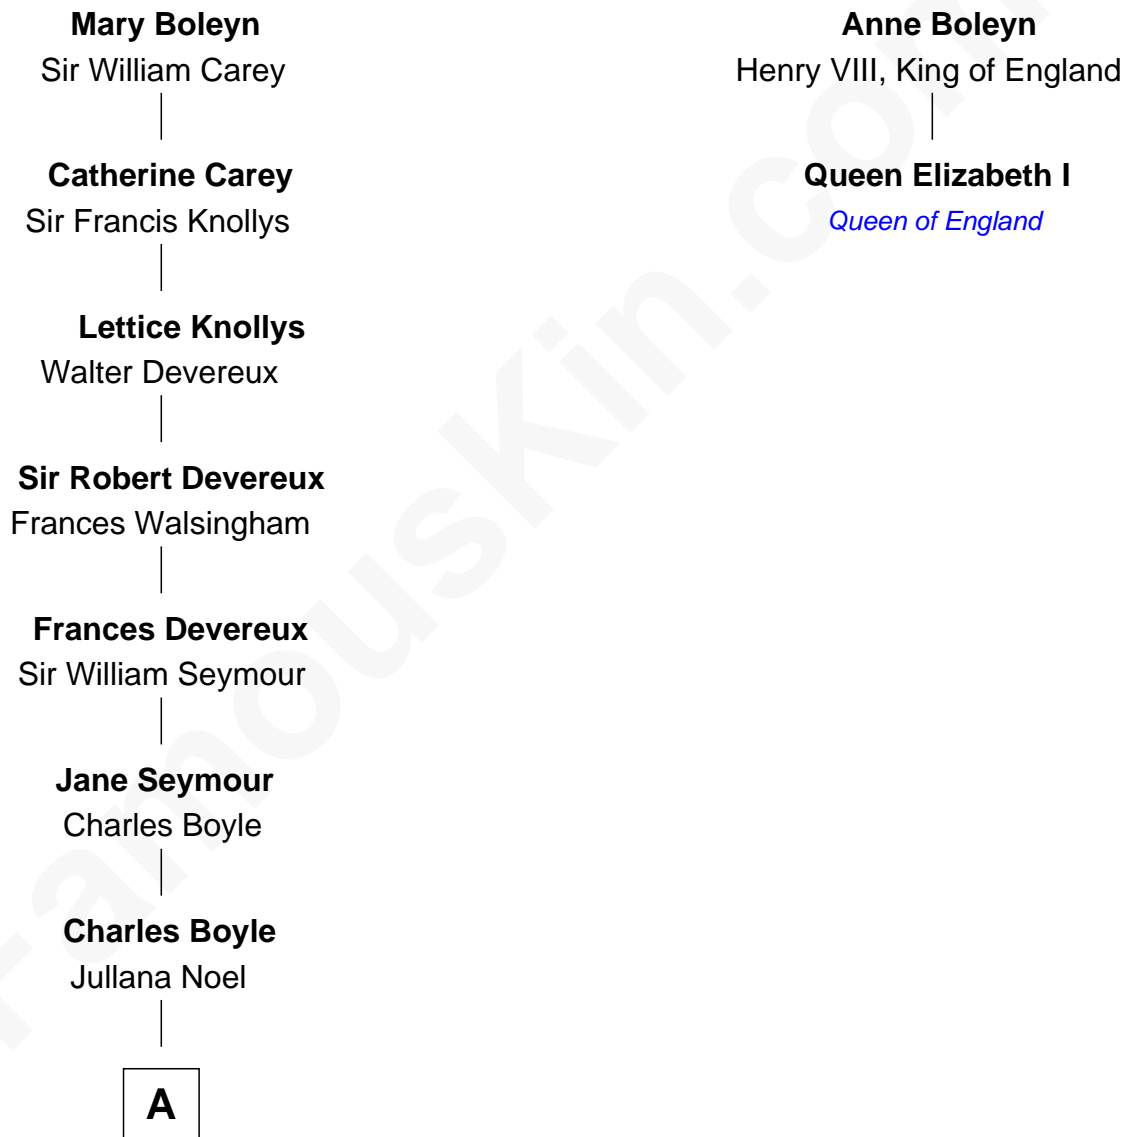

# FamousKin.com Relationship Chart of

**Queen Elizabeth II**

*Queen of the United Kingdom*

1st cousin 13 times removed of

**Queen Elizabeth I**

*Queen of England*

**Thomas Boleyn**  
Elizabeth Howard

**A**

**Richard Boyle**

Dorothy Savile

**Charlotte Elizabeth Boyle**

Sir William Cavendish

**Dorothy Cavendish**

William Henry Bentinck

**Charles Augustus Cavendish-Bentinck**

Anne Wellesley